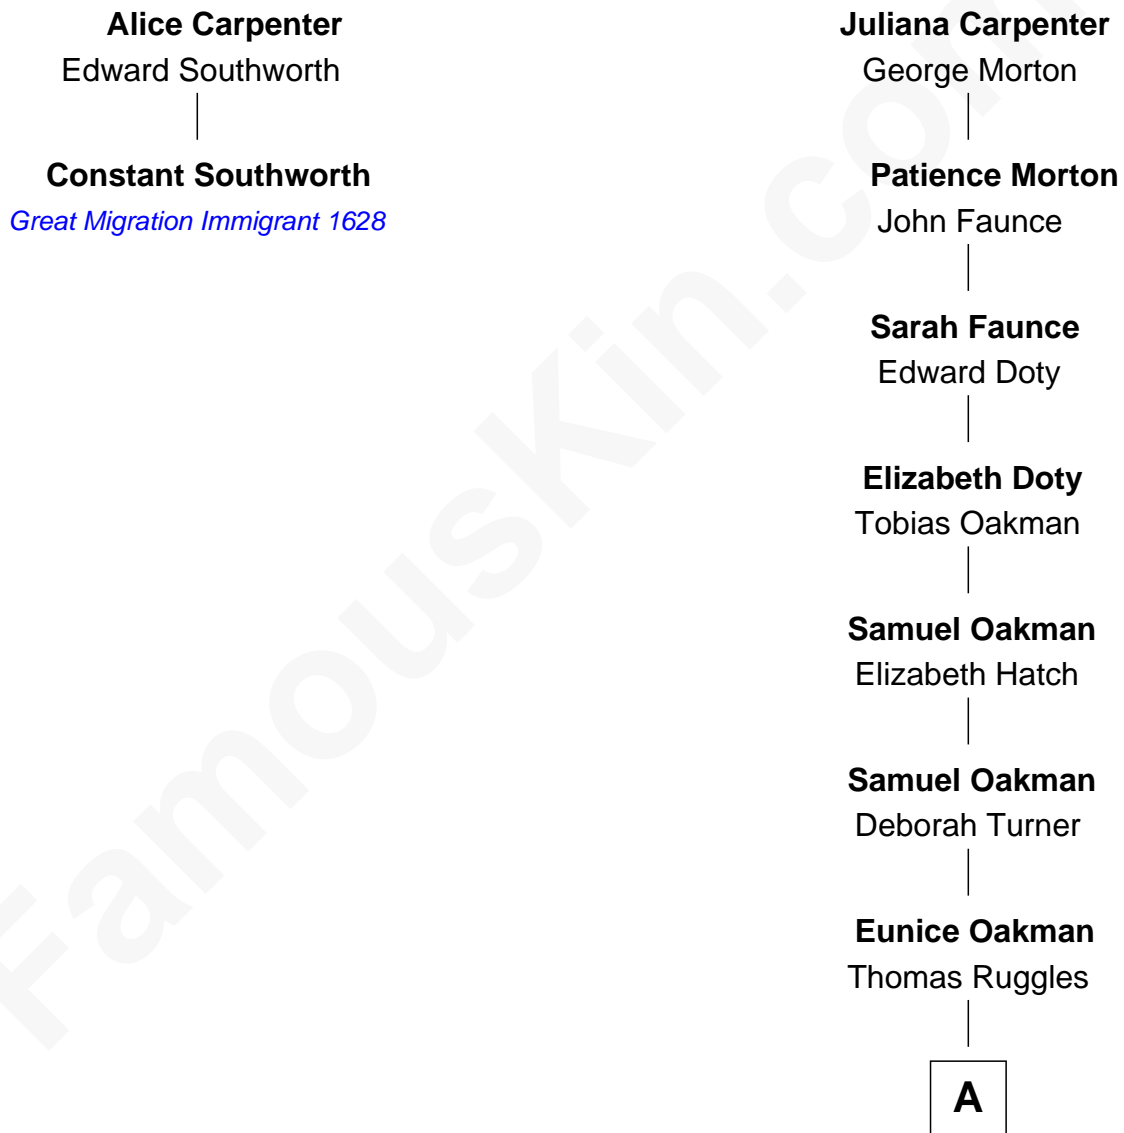

FamousKin.com Relationship Chart of Constant Southworth

(c1612 - 1678/9) Great Migration Immigrant 1628

1st cousin 9 times removed of

Roger Nash Baldwin
Co-Founder of the ACLU

Alexander Carpenter

A

—
Betsey Ruggles

Henry Briggs

—
Deborah Clapp Briggs

Israel Nash

—
Lucy Cushing Nash

Frank Fenno Baldwin

—
Roger Nash Baldwin

Co-Founder of the ACLU