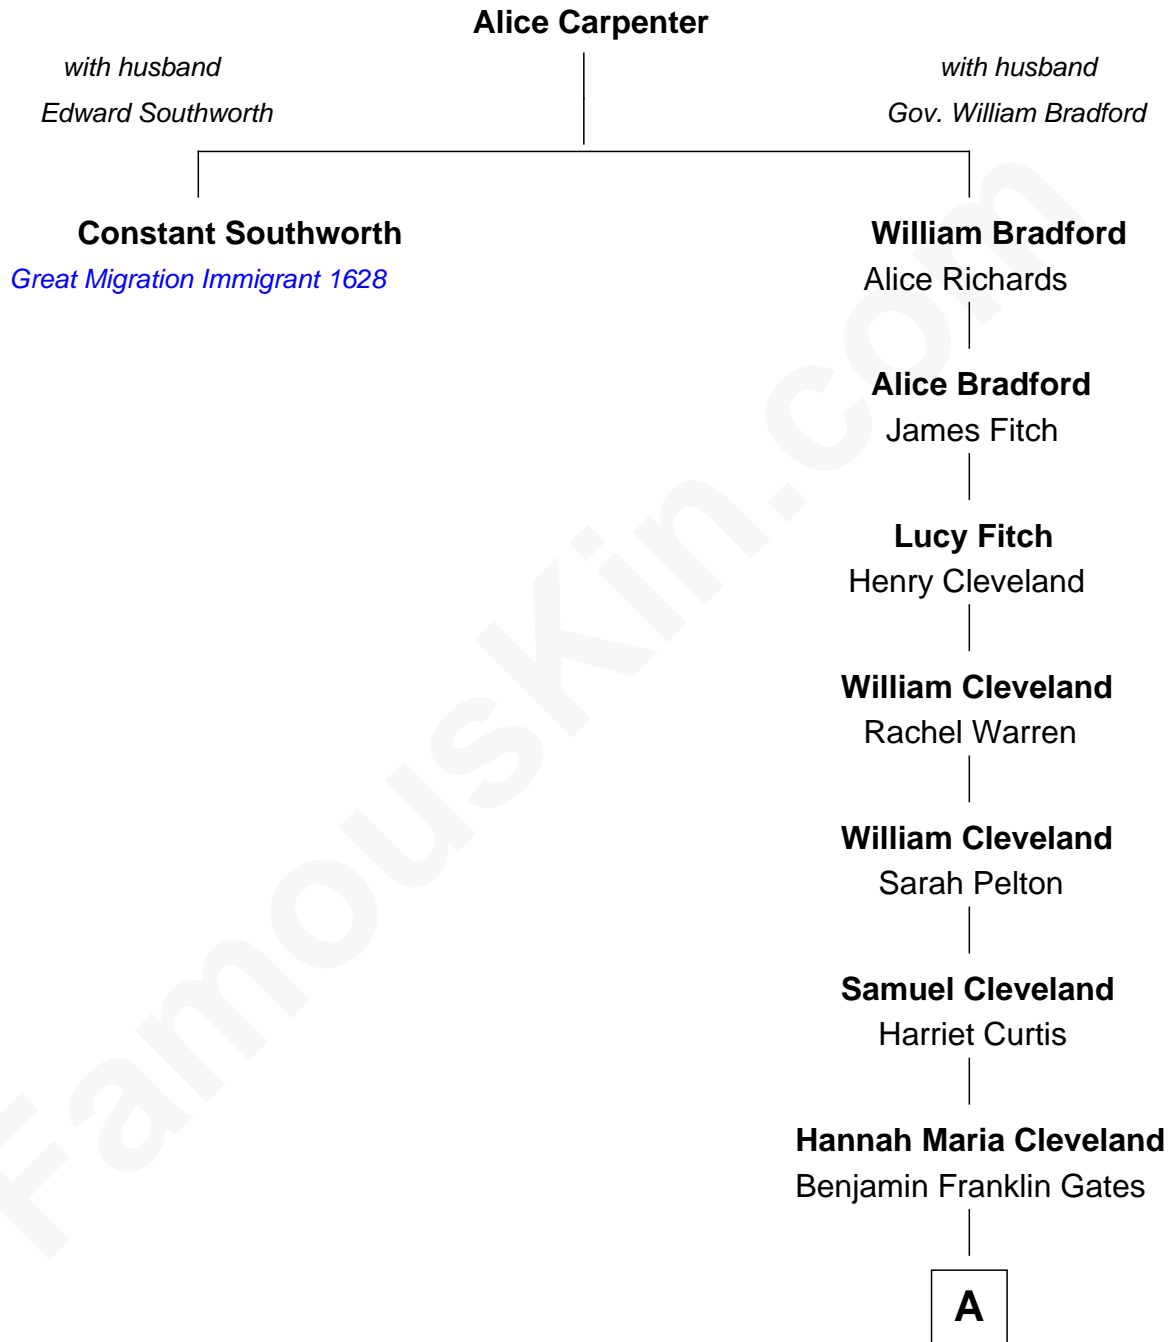

FamousKin.com

Relationship Chart of

Constant Southworth

(c1612 - 1678/9) Great Migration Immigrant 1628

8th great-granduncle of

Tony Dow
TV Actor

A

—
Anna Maria Gates
James Keyes Montrose

—
James Fay Montrose
Alice Lee Anders

—
Muriel Virginia Montrose
John Stevens Dow

—
Tony Dow
TV Actor

FamousKin.com