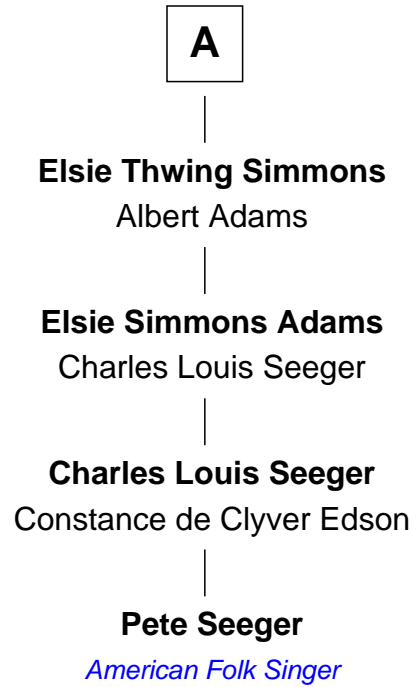

FamousKin.com Relationship Chart of

William Lane

(c1581 - c1654) Hopewell passenger 1635

9th Great-grandfather of

Pete Seeger

American Folk Singer

William Lane

Agnes - - - - -

George Lane

Sarah Harris

Sarah Lane

James Lewis

Sarah Lewis

Thomas Lincoln

Ebenezer Lincoln

Hannah Allyn

Sarah Lincoln

Reuben Simmons

David Simmons

Mary Stimpson

Thomas Simmons

Sarah Homans Thwing

A

FamousKin.com