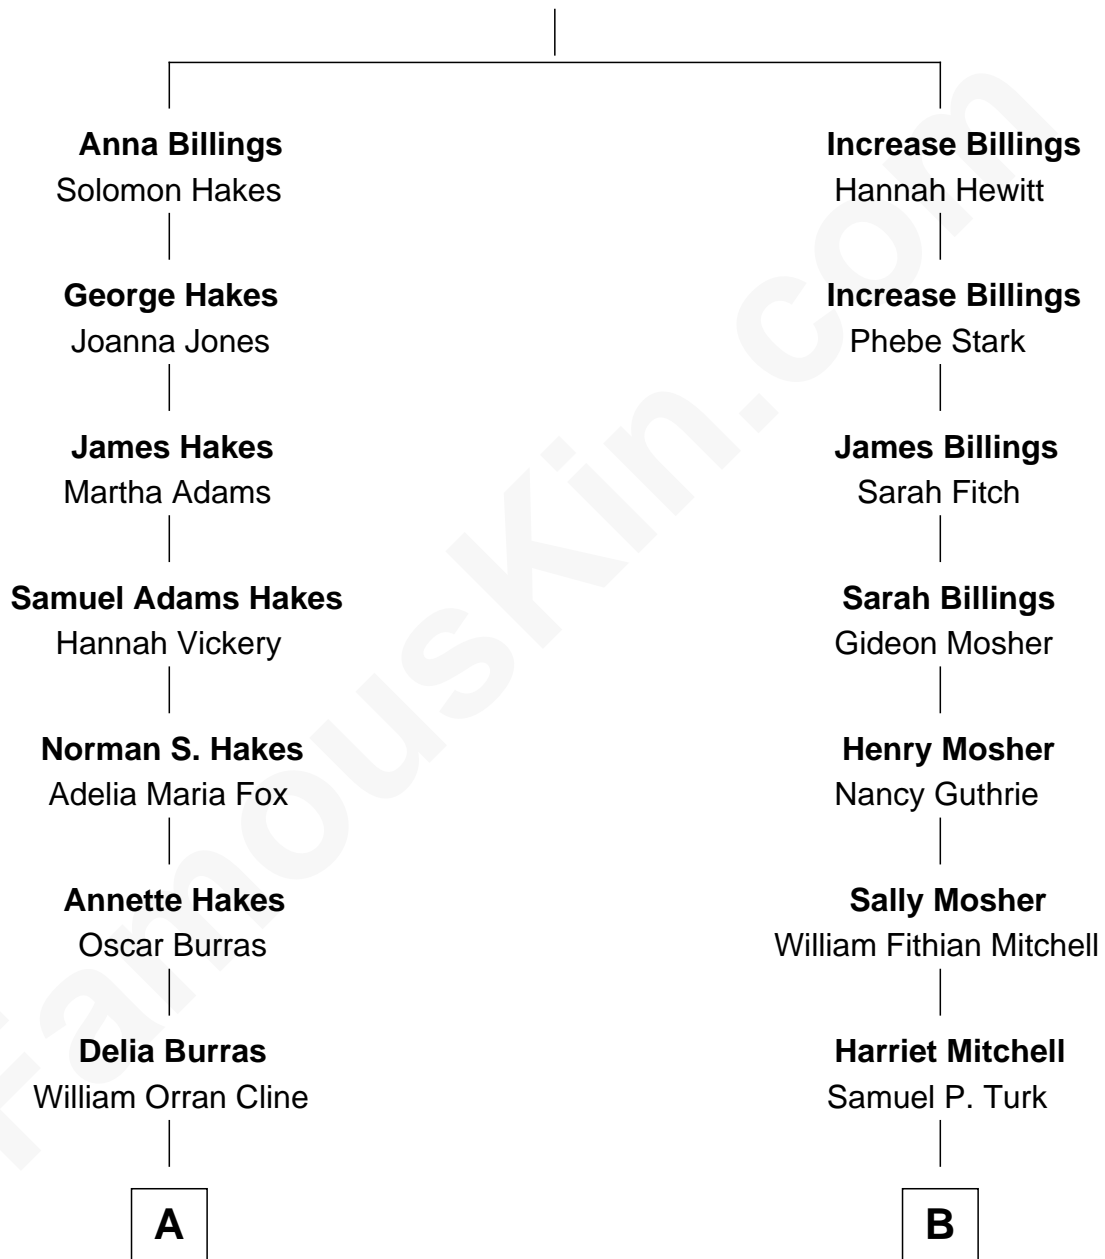

# FamousKin.com Relationship Chart of

**Dan Quayle**

*44th U.S. Vice-President*

8th cousin 1 time removed of

**Slim Pickens**

*TV and Movie Actor*

**Ebenezer Billings**

Anne Comstock

**A**

**Marie Pauline Cline**  
Robert Harwood Quayle

**James Cline Quayle**  
Martha Corinne Pulliam

**Dan Quayle**  
*44th U.S. Vice-President*

**B**

**Sallie Mosher Turk**  
Lewis Burton Lindley

**Slim Pickens**  
*TV and Movie Actor*