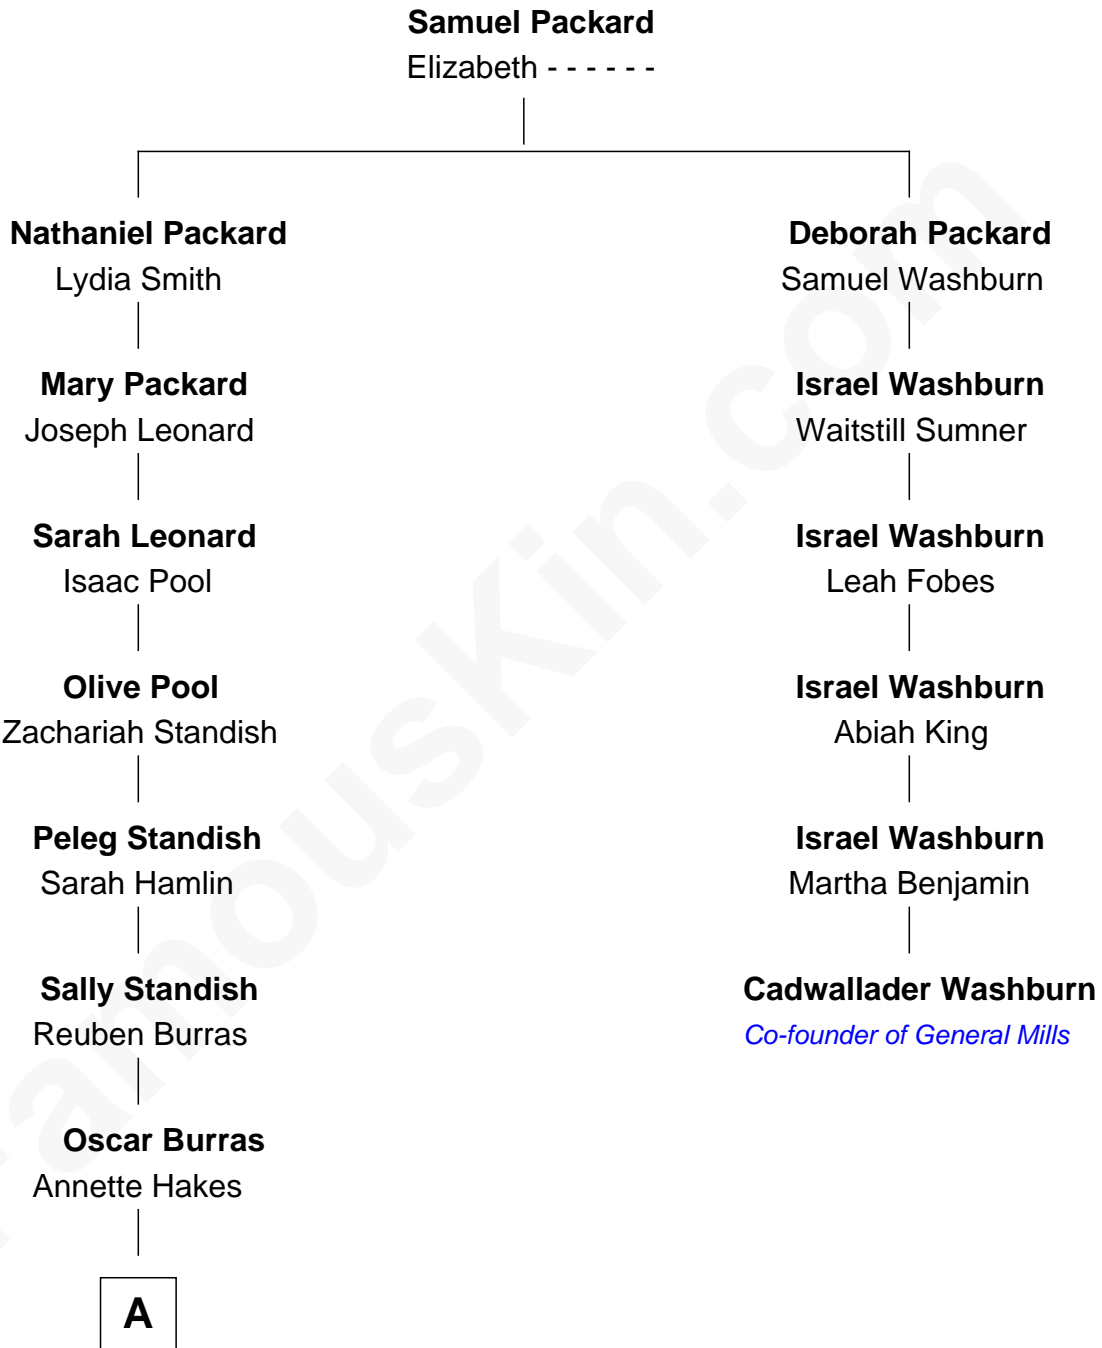

FamousKin.com Relationship Chart of

Dan Quayle

44th U.S. Vice-President

5th cousin 5 times removed of

Cadwallader Washburn

Co-founder of General Mills and 11th Governor of Wisconsin

A

—
Delia Burras

William Orran Cline

—
Marie Pauline Cline

Robert Harwood Quayle

—
James Cline Quayle

Martha Corinne Pulliam

—
Dan Quayle

44th U.S. Vice-President

FamousKin.com