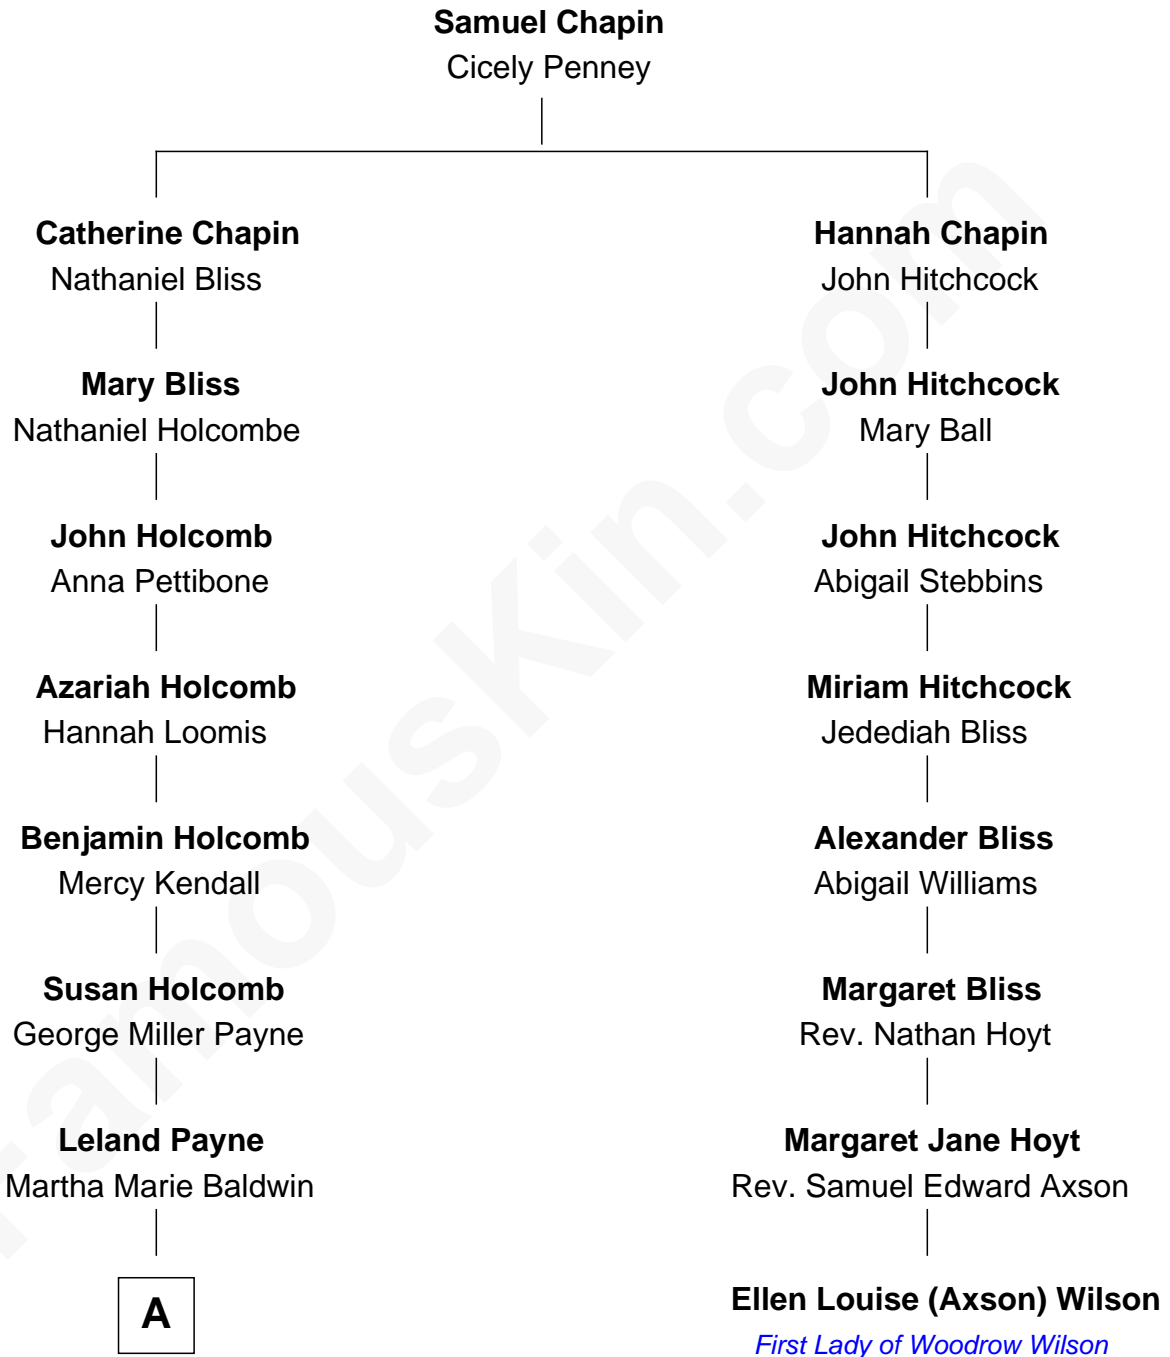

FamousKin.com

Relationship Chart of

Dan Quayle

44th U.S. Vice-President

7th cousin 3 times removed of

Ellen Louise (Axson) Wilson

First Lady of President Woodrow Wilson

A

—
Eva Baldwin Payne
Dr. Lyman Edward Ott

—
Martha M. Ott
Eugene Collins Pulliam

—
Martha Corinne Pulliam
James Cline Quayle

—
Dan Quayle
44th U.S. Vice-President

FamousKin.com