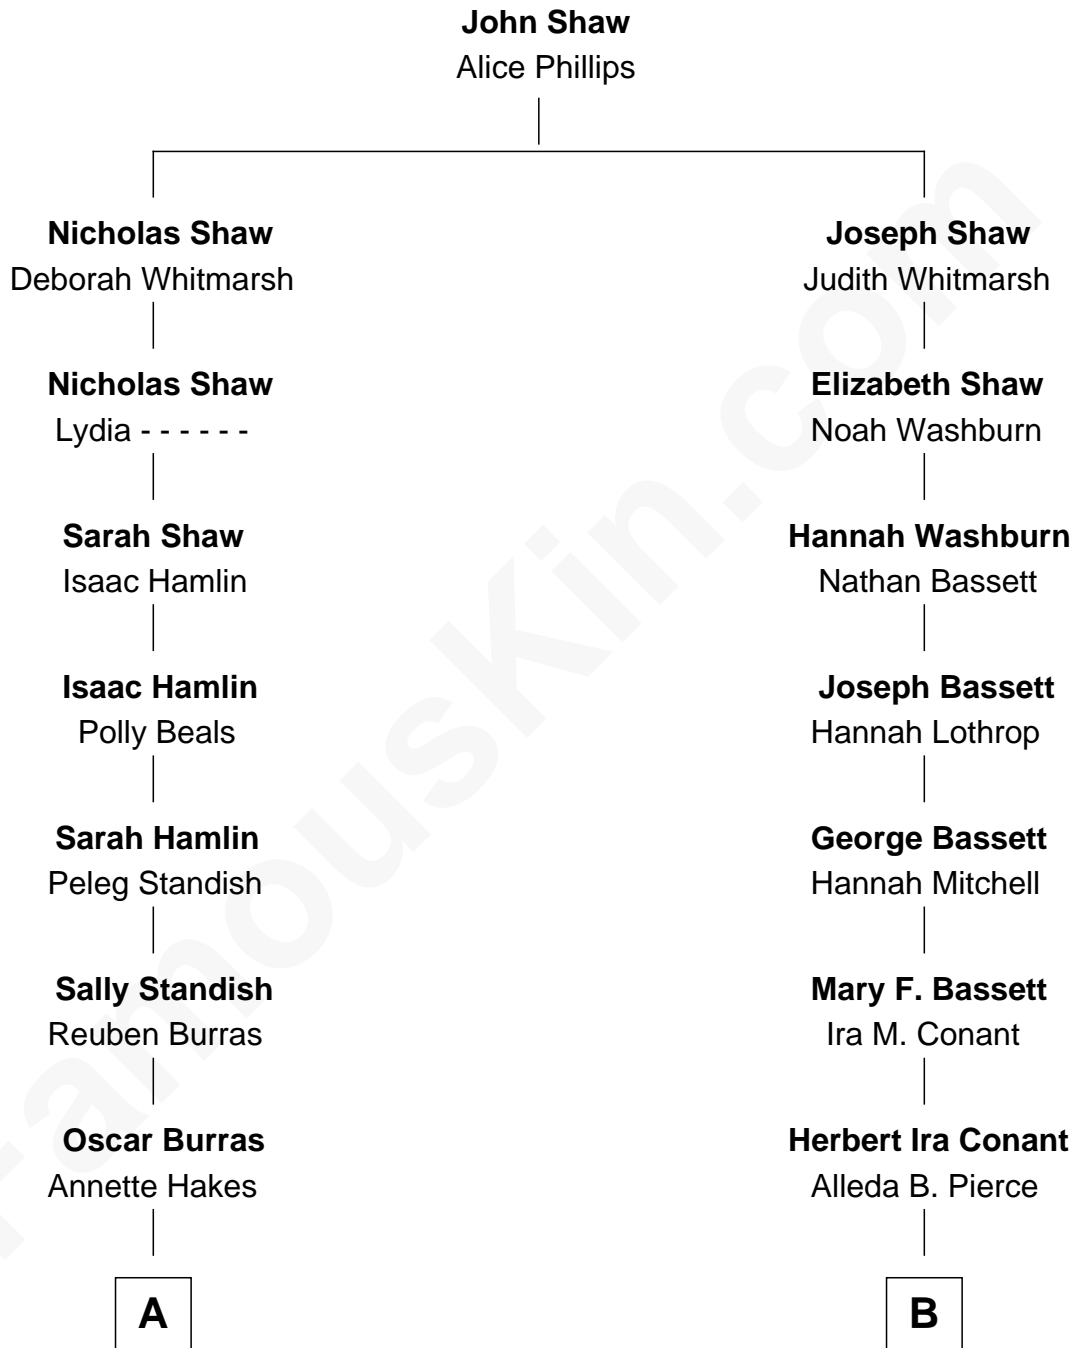

FamousKin.com Relationship Chart of

Dan Quayle

44th U.S. Vice-President

10th cousin of

Nat Faxon

Actor, Comedian, Director and Screenwriter

A

Delia Burras
William Orran Cline

Marie Pauline Cline
Robert Harwood Quayle

James Cline Quayle
Martha Corinne Pulliam

Dan Quayle
44th U.S. Vice-President

B

Marie Bassett Conant
Dr. Nathaniel Wales Faxon

William Otis Faxon
Frances Mary Parker