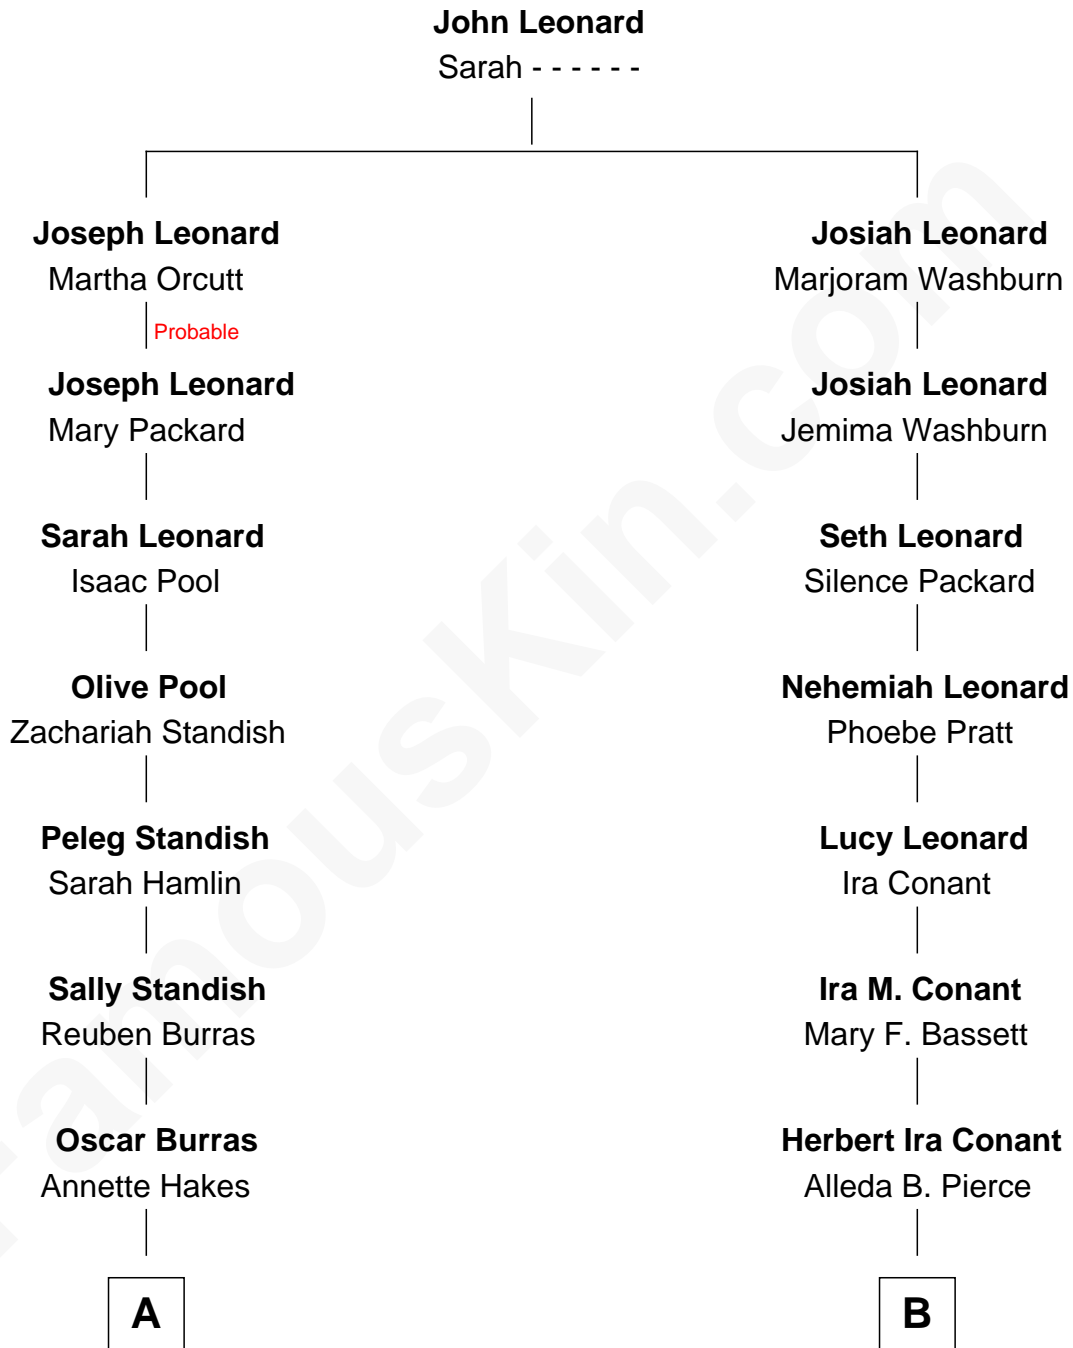

FamousKin.com Relationship Chart of

Dan Quayle

44th U.S. Vice-President

10th cousin of

Nat Faxon

Actor, Comedian, Director and Screenwriter

A

Delia Burras
William Orran Cline

Marie Pauline Cline
Robert Harwood Quayle

James Cline Quayle
Martha Corinne Pulliam

Dan Quayle
44th U.S. Vice-President

B

Marie Bassett Conant
Dr. Nathaniel Wales Faxon

William Otis Faxon
Frances Mary Parker