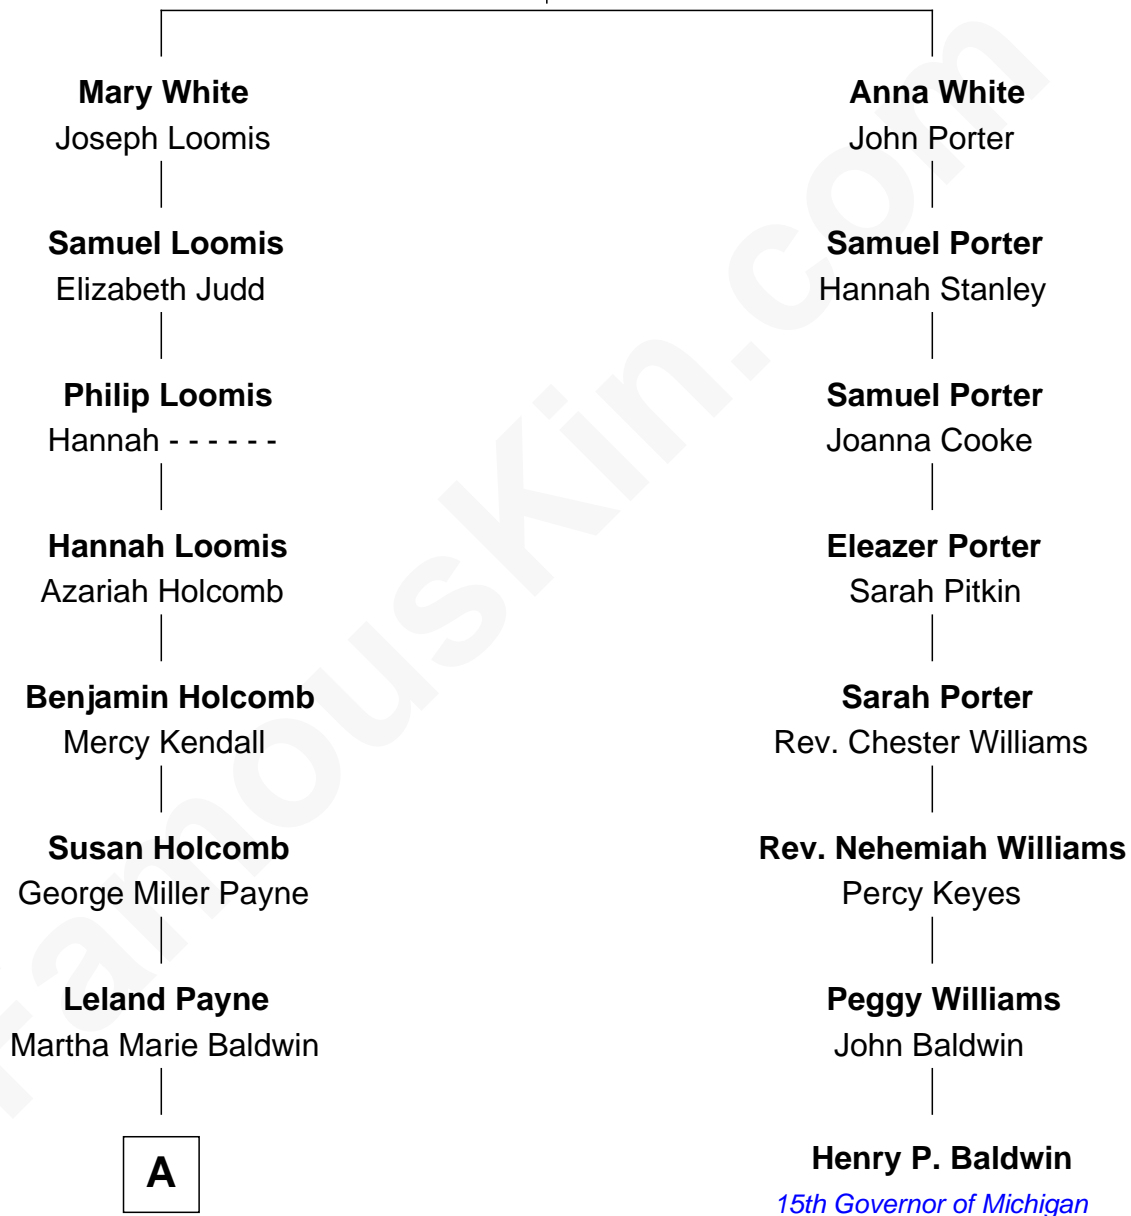

FamousKin.com Relationship Chart of

Dan Quayle

44th U.S. Vice-President

7th cousin 3 times removed of

Henry P. Baldwin

15th Governor of Michigan

Robert White
Bridget Allgar

A

—
Eva Baldwin Payne
Dr. Lyman Edward Ott

—
Martha M. Ott
Eugene Collins Pulliam

—
Martha Corinne Pulliam
James Cline Quayle

—
Dan Quayle
44th U.S. Vice-President

FamousKin.com