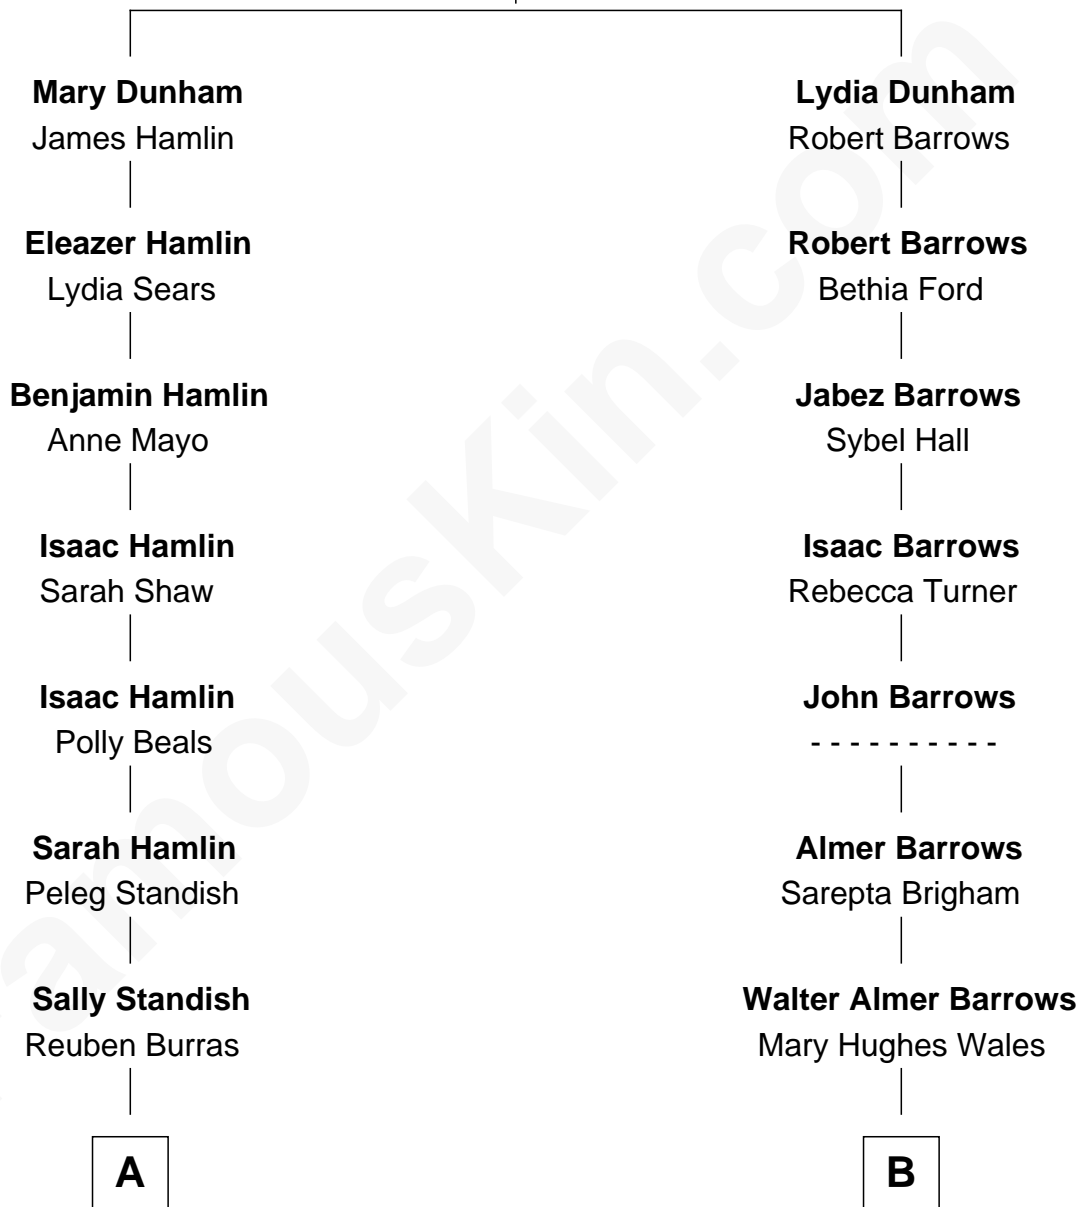

# FamousKin.com Relationship Chart of

**Dan Quayle**

*44th U.S. Vice-President*

10th cousin 1 time removed of

**Sydney Biddle Barrows**

*Mayflower Madam*

**John Dunham**

Mary - - - - -

**A**

**Oscar Burras**  
Annette Hakes

**Delia Burras**  
William Orran Cline

**Marie Pauline Cline**  
Robert Harwood Quayle

**James Cline Quayle**  
Martha Corinne Pulliam

**Dan Quayle**  
*44th U.S. Vice-President*

**B**

**Walter Almer Barrows**  
Sarah Olive Byers

**Donald Byers Barrows**  
Sydney Biddle

**Donald Byers Barrows**  
Jeannette Ballantine

**Sydney Biddle Barrows**  
*Mayflower Madam*