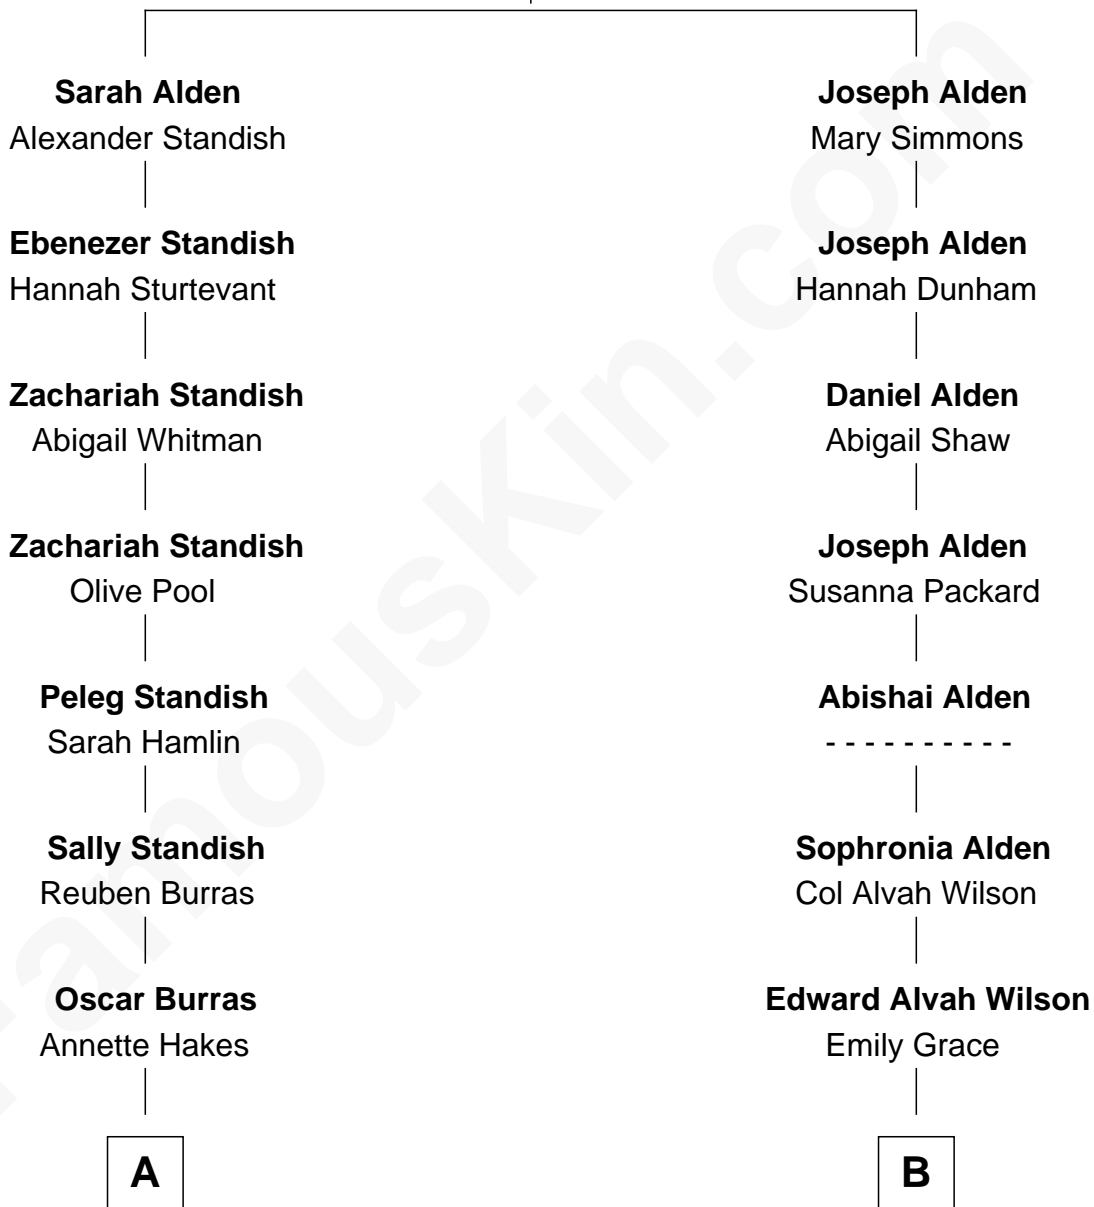

FamousKin.com Relationship Chart of

Dan Quayle

44th U.S. Vice-President

8th cousin 2 times removed of

Charles Edward Merrill

Co-Founder of Merrill Lynch & Company

John Alden
Priscilla Mullins

A

Delia Burras
William Orran Cline

Marie Pauline Cline
Robert Harwood Quayle

James Cline Quayle
Martha Corinne Pulliam

Dan Quayle
44th U.S. Vice-President

B

Octavia Wilson
Dr. Charles Morton Merrill

Charles Edward Merrill
Co-Founder of Merrill Lynch & Co.