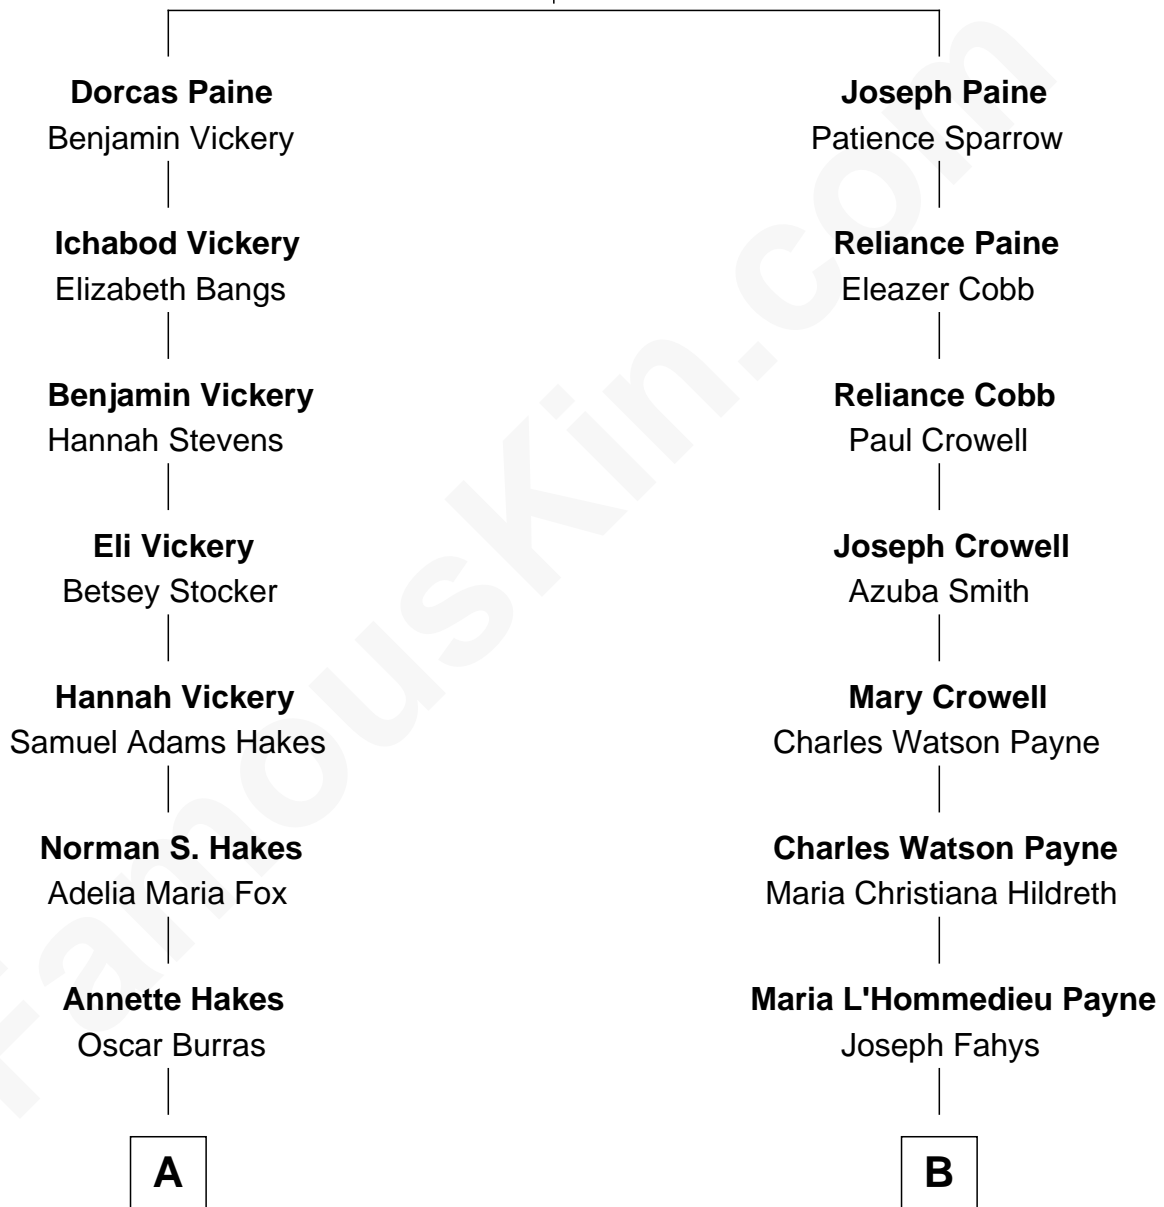

FamousKin.com Relationship Chart of

Dan Quayle

44th U.S. Vice-President

10th cousin of

Howard Dean

79th Governor of Vermont

Thomas Paine

Mary Snow

A

Delia Burras

William Orran Cline

Marie Pauline Cline

Robert Harwood Quayle

James Cline Quayle

Martha Corinne Pulliam

Dan Quayle

44th U.S. Vice-President

B

Lena Marianne Fahys

Henry Francis Cook

Maria Fahys Cook

Howard Brush Dean

Howard Brush Dean

Andrea Belden Maitland