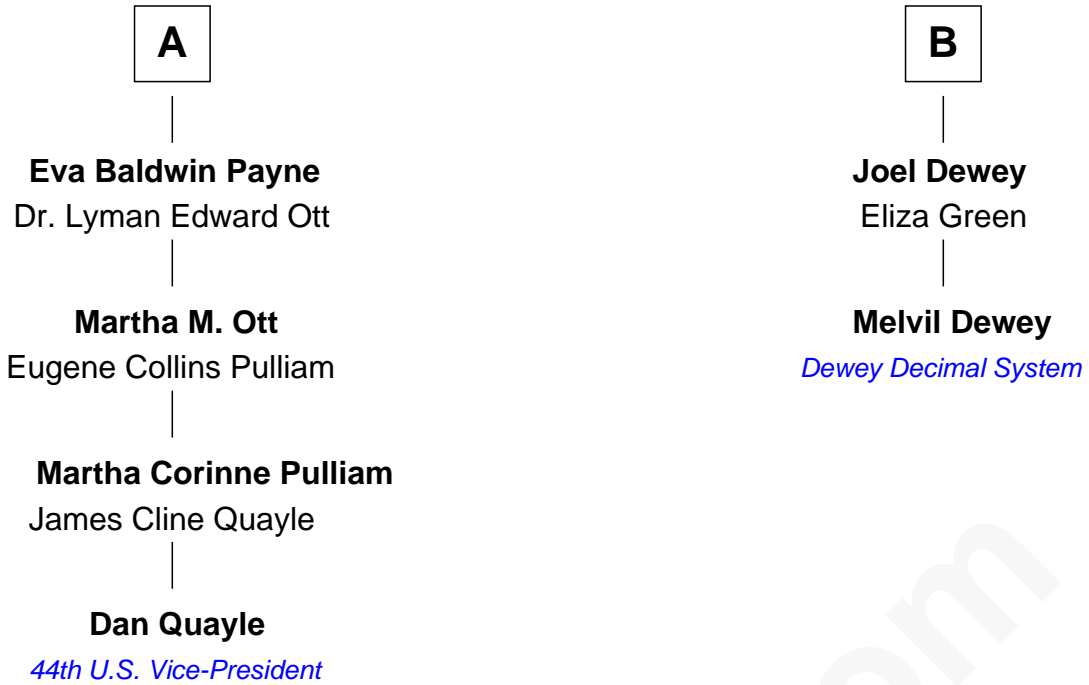

# FamousKin.com Relationship Chart of

**Dan Quayle**

*44th U.S. Vice-President*

8th cousin 2 times removed of

**Melvil Dewey**

*Inventor of the Dewey Decimal System*

**Samuel Chapin**

Cicely Penney

**Benjamin Holcomb**

Mercy Kendall

**Susan Holcomb**

George Miller Payne

**Leland Payne**

Martha Marie Baldwin

**A**

**Sarah Chapin**

Rowland Thomas

**Joseph Thomas**

Mary - - - - -

Probable

**Mary Thomas**

John Dewey

**Jonathan Dewey**

Mary Collier

**Aaron Dewey**

Maria Porter

**Eleazer Dewey**

Freelove Bourn

**David Dewey**

Polly Cole

**B**

FamousKin.com