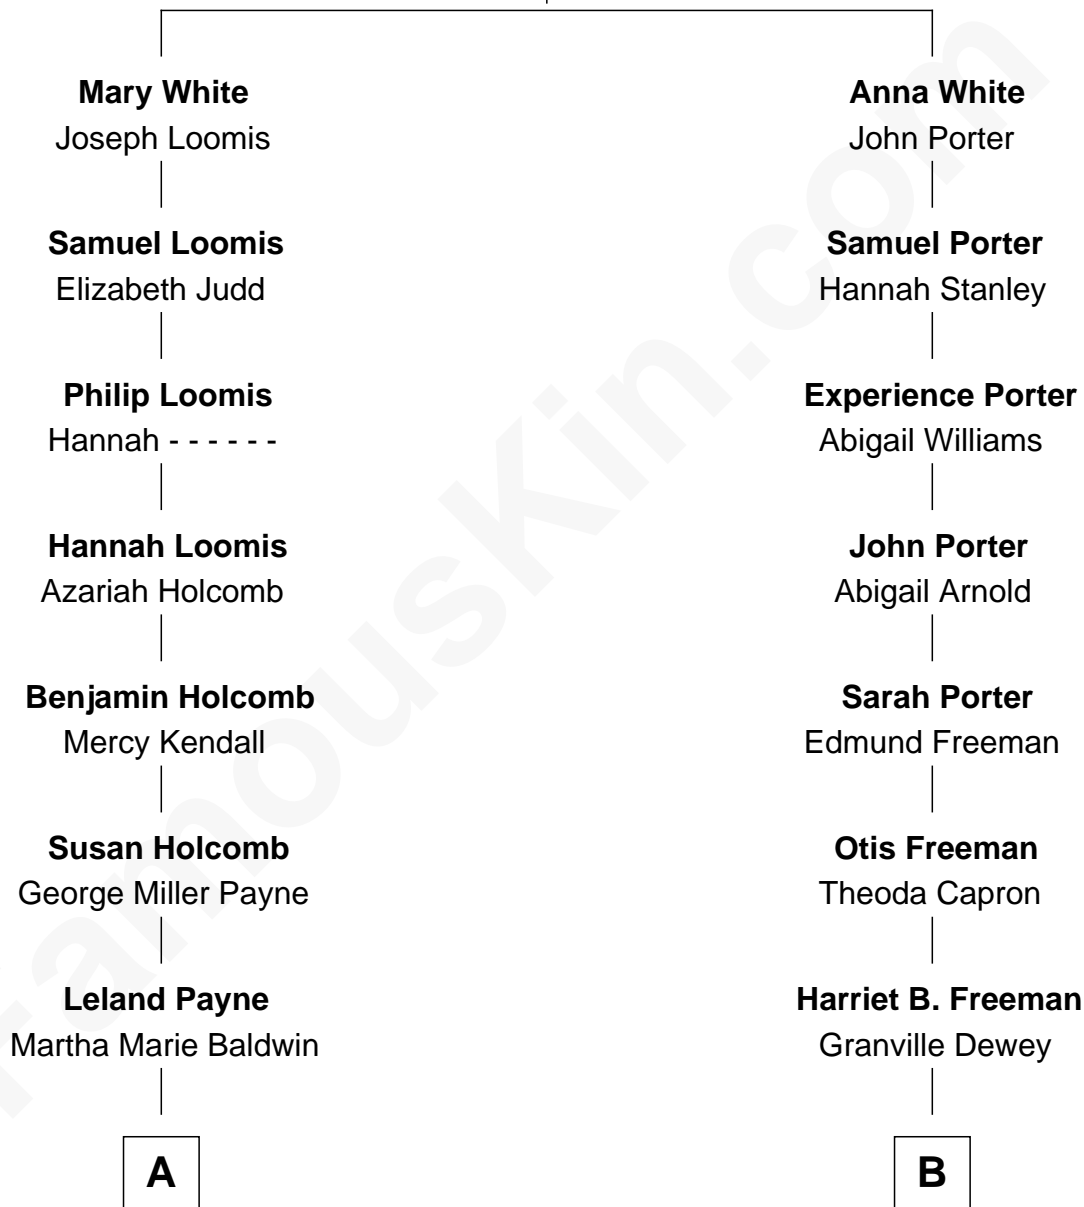

# FamousKin.com Relationship Chart of

**Dan Quayle**

*44th U.S. Vice-President*

9th cousin 1 time removed of

**Thomas Edmund Dewey**

*47th Governor of New York*

**Robert White**  
Bridget Allgar

**A**

**Eva Baldwin Payne**  
Dr. Lyman Edward Ott

**Martha M. Ott**  
Eugene Collins Pulliam

**Martha Corinne Pulliam**  
James Cline Quayle

**Dan Quayle**  
*44th U.S. Vice-President*

**B**

**George Martin Dewey**  
Emma Bingham