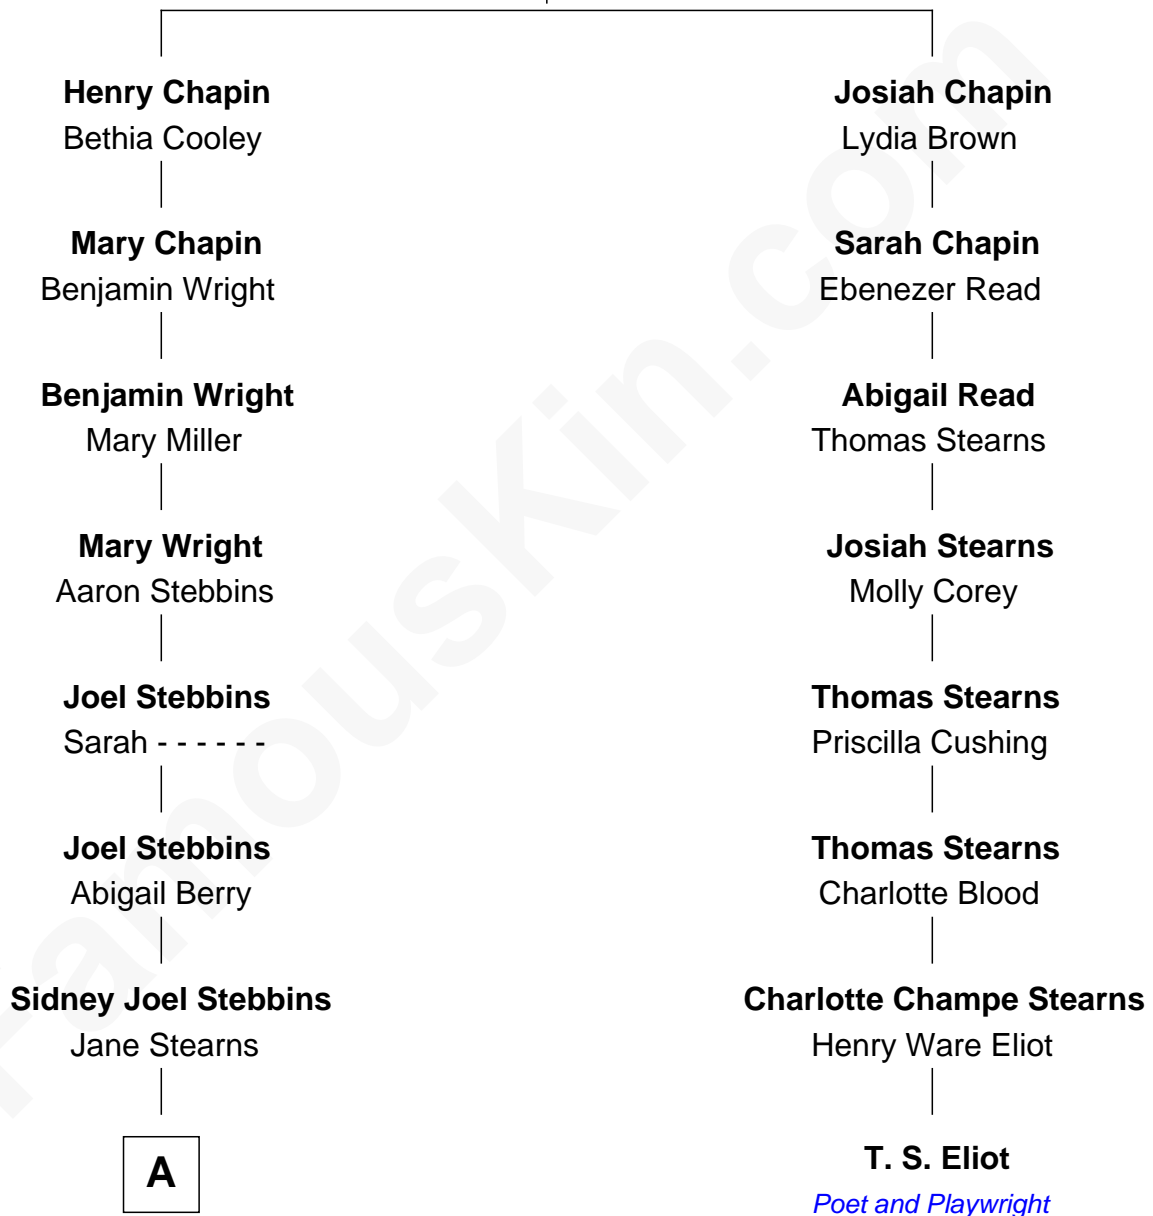

FamousKin.com
Relationship Chart of
Spencer Tracy
Movie Actor

7th cousin 2 times removed of

T. S. Eliot
Poet and Playwright

Samuel Chapin
 Cicely Penney

A

—
Abigail G. Stebbins
Edward Sands Brown

—
Caroline B. Brown
John Edward Tracy

—
Spencer Tracy
Movie Actor

FamousKin.com