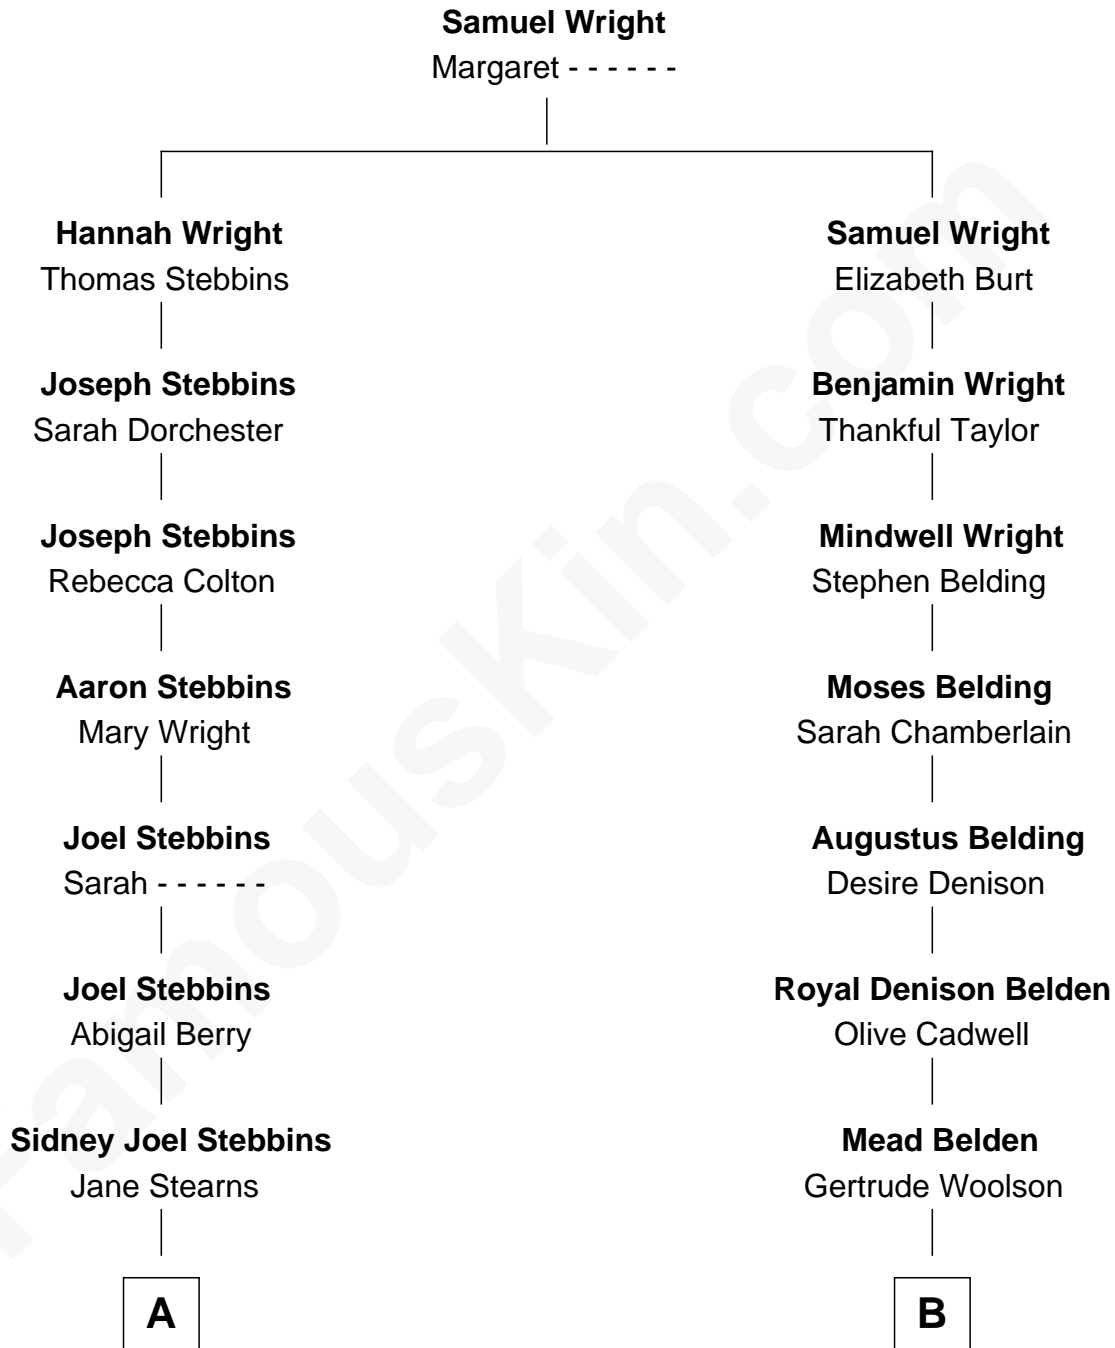

FamousKin.com
Relationship Chart of
Spencer Tracy
Movie Actor

9th cousin 1 time removed of
Howard Dean
79th Governor of Vermont

A

Abigail G. Stebbins
Edward Sands Brown

Caroline B. Brown
John Edward Tracy

Spencer Tracy
Movie Actor

B

Olive Gertrude Belden
Henry Wigglesworth

Sylvia Wigglesworth
James William Maitland

Andrea Belden Maitland
Howard Brush Dean

Howard Dean
79th Governor of Vermont