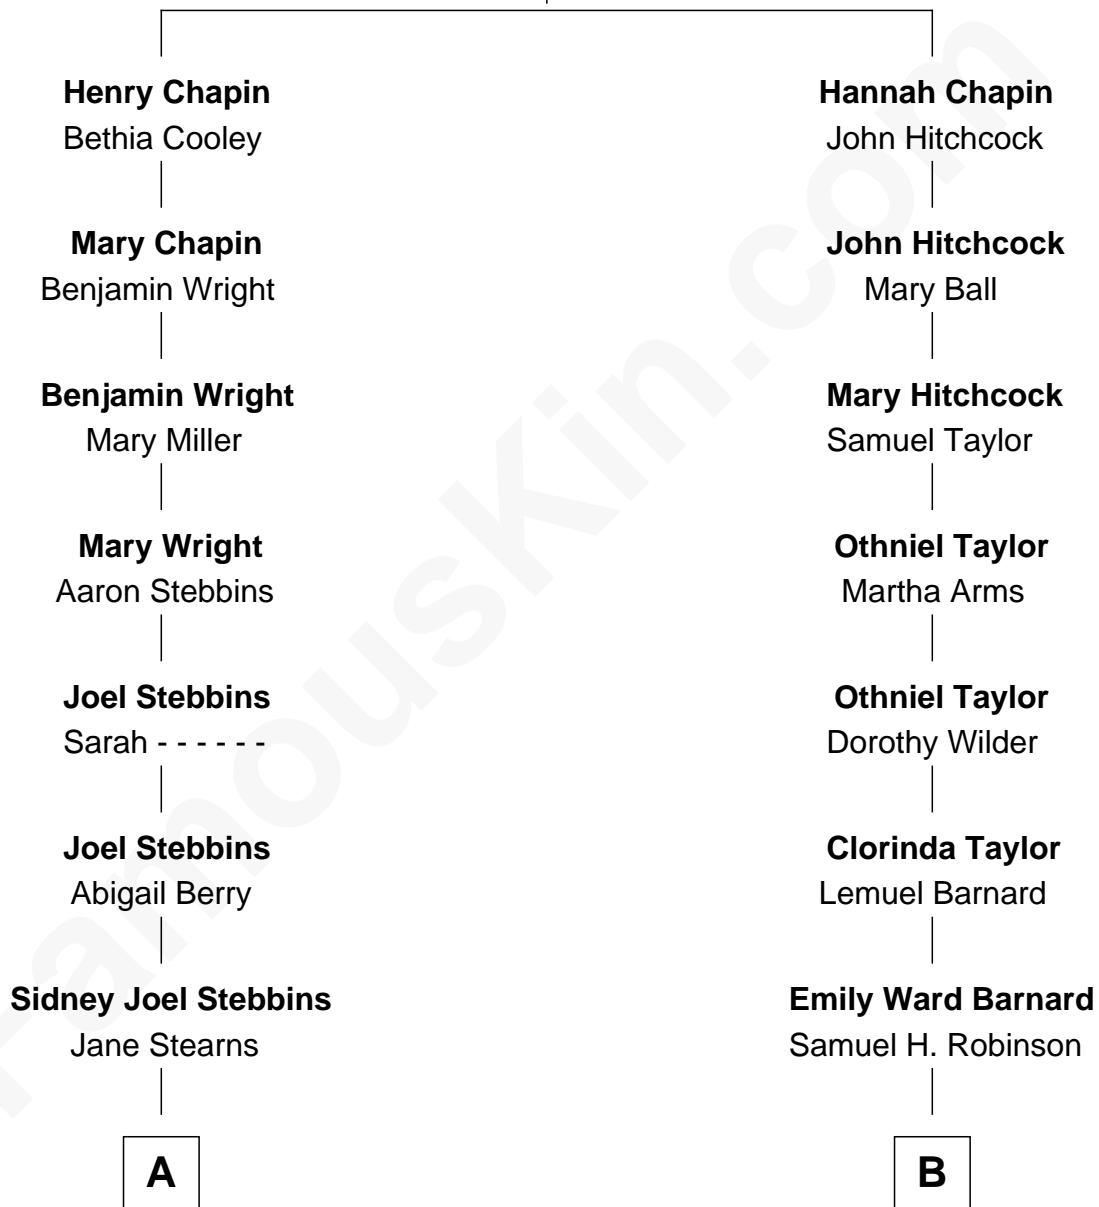

FamousKin.com Relationship Chart of

Spencer Tracy

Movie Actor

9th cousin of

Lillian Gish

Stage, TV and Movie Actress

Samuel Chapin

Cicely Penney

A

Abigail G. Stebbins
Edward Sands Brown

Caroline B. Brown
John Edward Tracy

Spencer Tracy
Movie Actor

B

Elizabeth Ellen Robinson
Henry C. McConnell

Mary Robinson McConnell
James Lee Gish

Lillian Gish
Stage, TV and Movie Actress