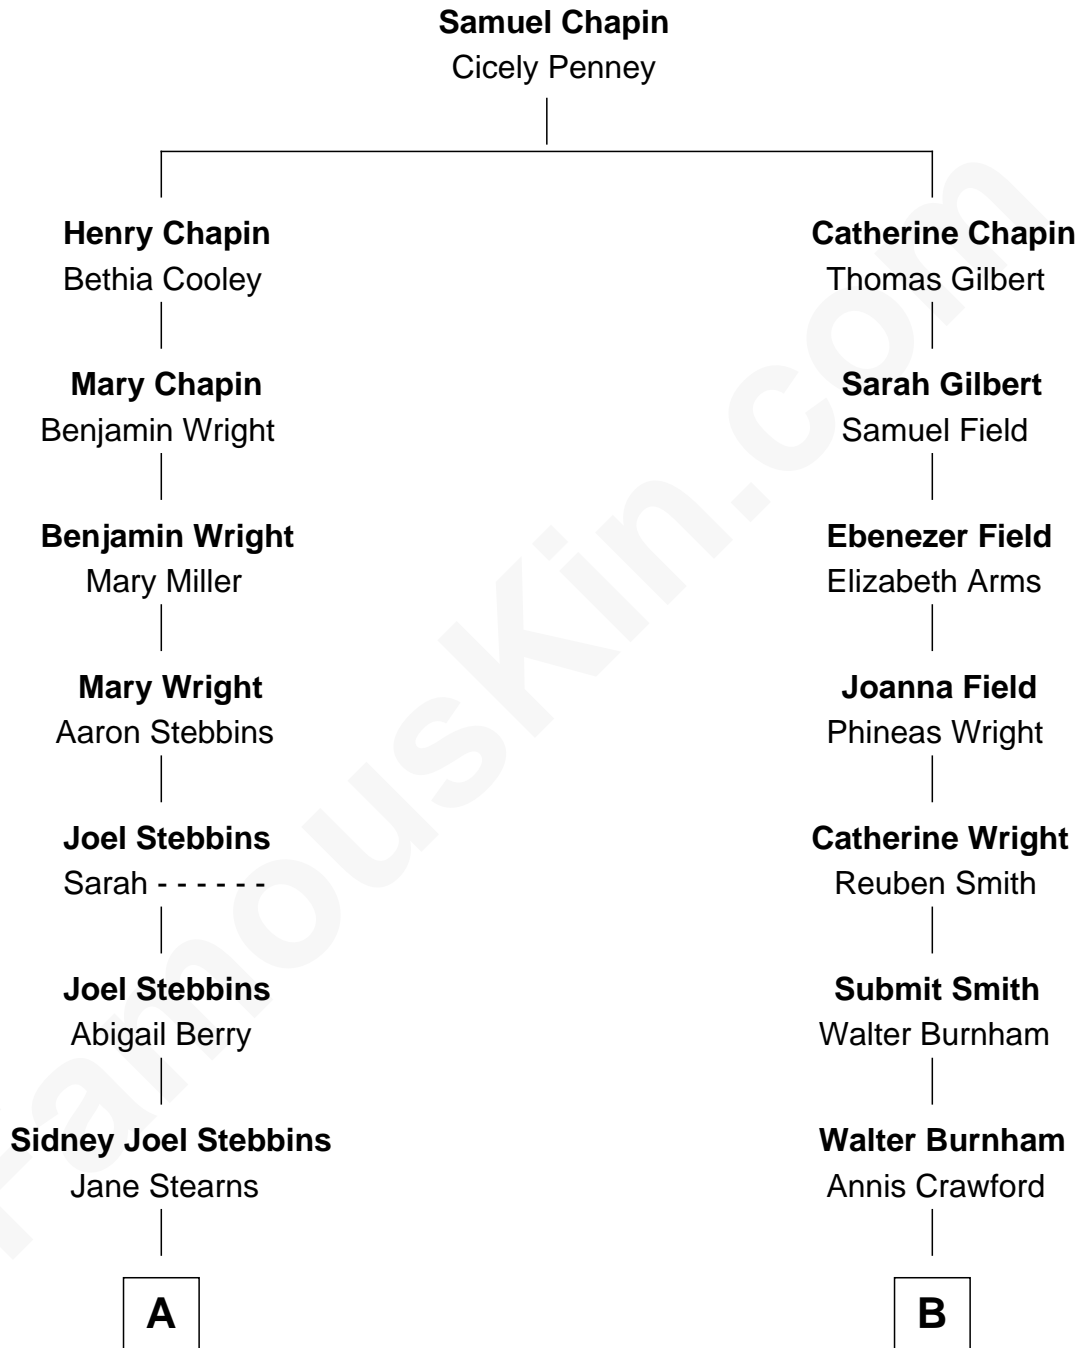

**FamousKin.com**  
**Relationship Chart of**  
**Spencer Tracy**  
*Movie Actor*

9th cousin 1 time removed of  
**Anthony Perkins**  
*Movie Actor*

**A**

**Abigail G. Stebbins**  
Edward Sands Brown

**Caroline B. Brown**  
John Edward Tracy

**Spencer Tracy**  
*Movie Actor*

**B**

**Stella Lucretia Burnham**  
Dr. Henry Phelps Perkins

**Henry Phelps Perkins**  
Helen Virginia Anthony

**Osgood Perkins**  
Janet Esselstyn Rane

**Anthony Perkins**  
*Movie Actor*