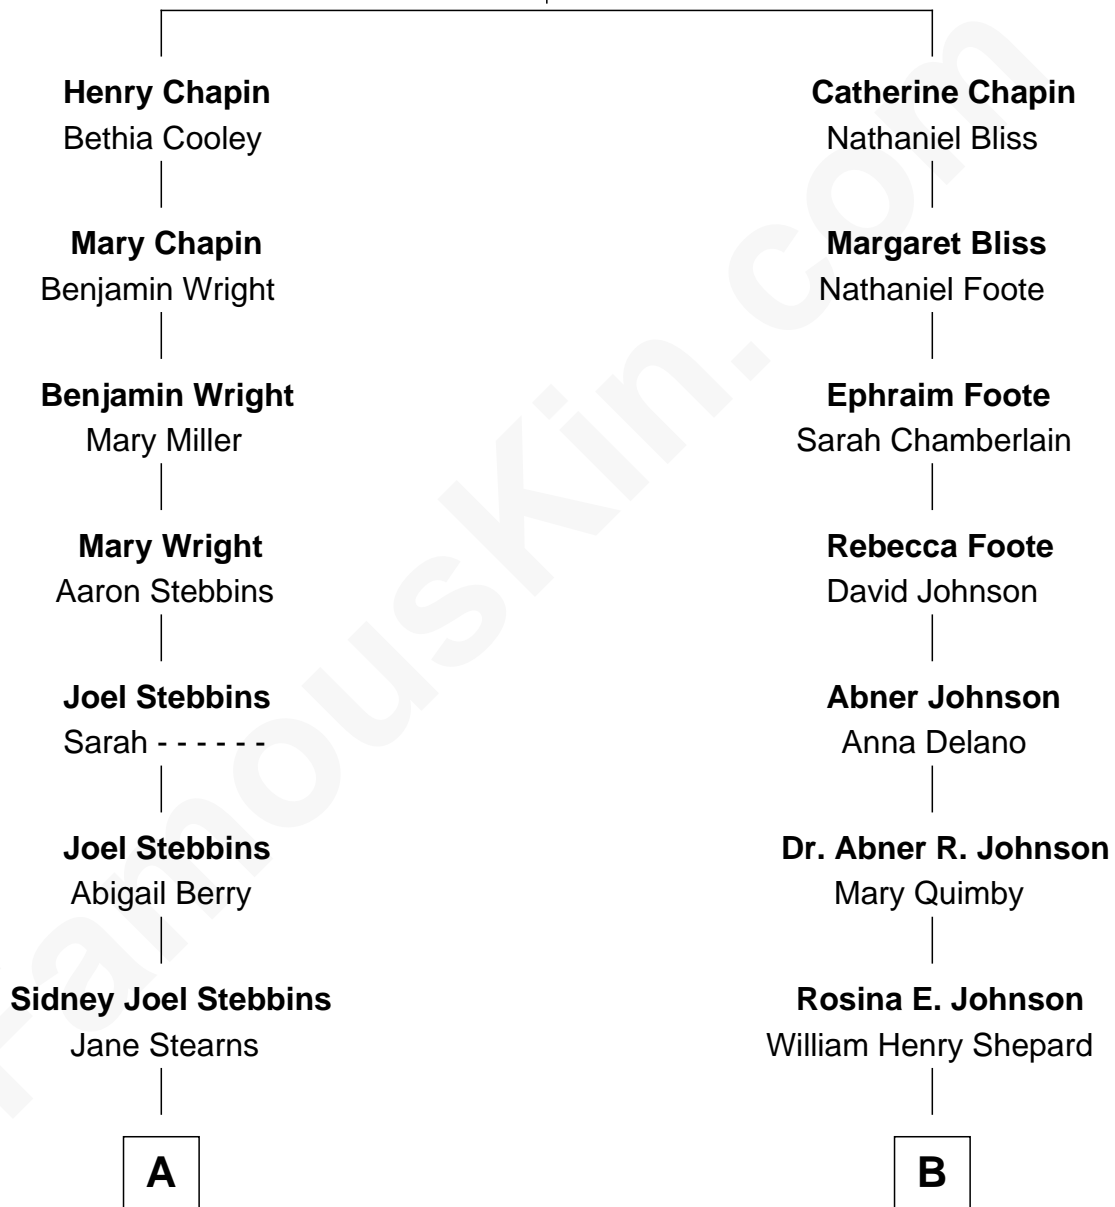

FamousKin.com Relationship Chart of

Spencer Tracy

Movie Actor

9th cousin of

Alan Shepard

Mercury and Apollo Astronaut

Samuel Chapin

Cicely Penney

A

Abigail G. Stebbins
Edward Sands Brown

Caroline B. Brown
John Edward Tracy

Spencer Tracy
Movie Actor

B

Frederick Johnson Shepard
Annie Elizabeth Bartlett

Alan Bartlett Shepard
Pauline Renza Emerson

Alan Shepard
Mercury and Apollo Astronaut