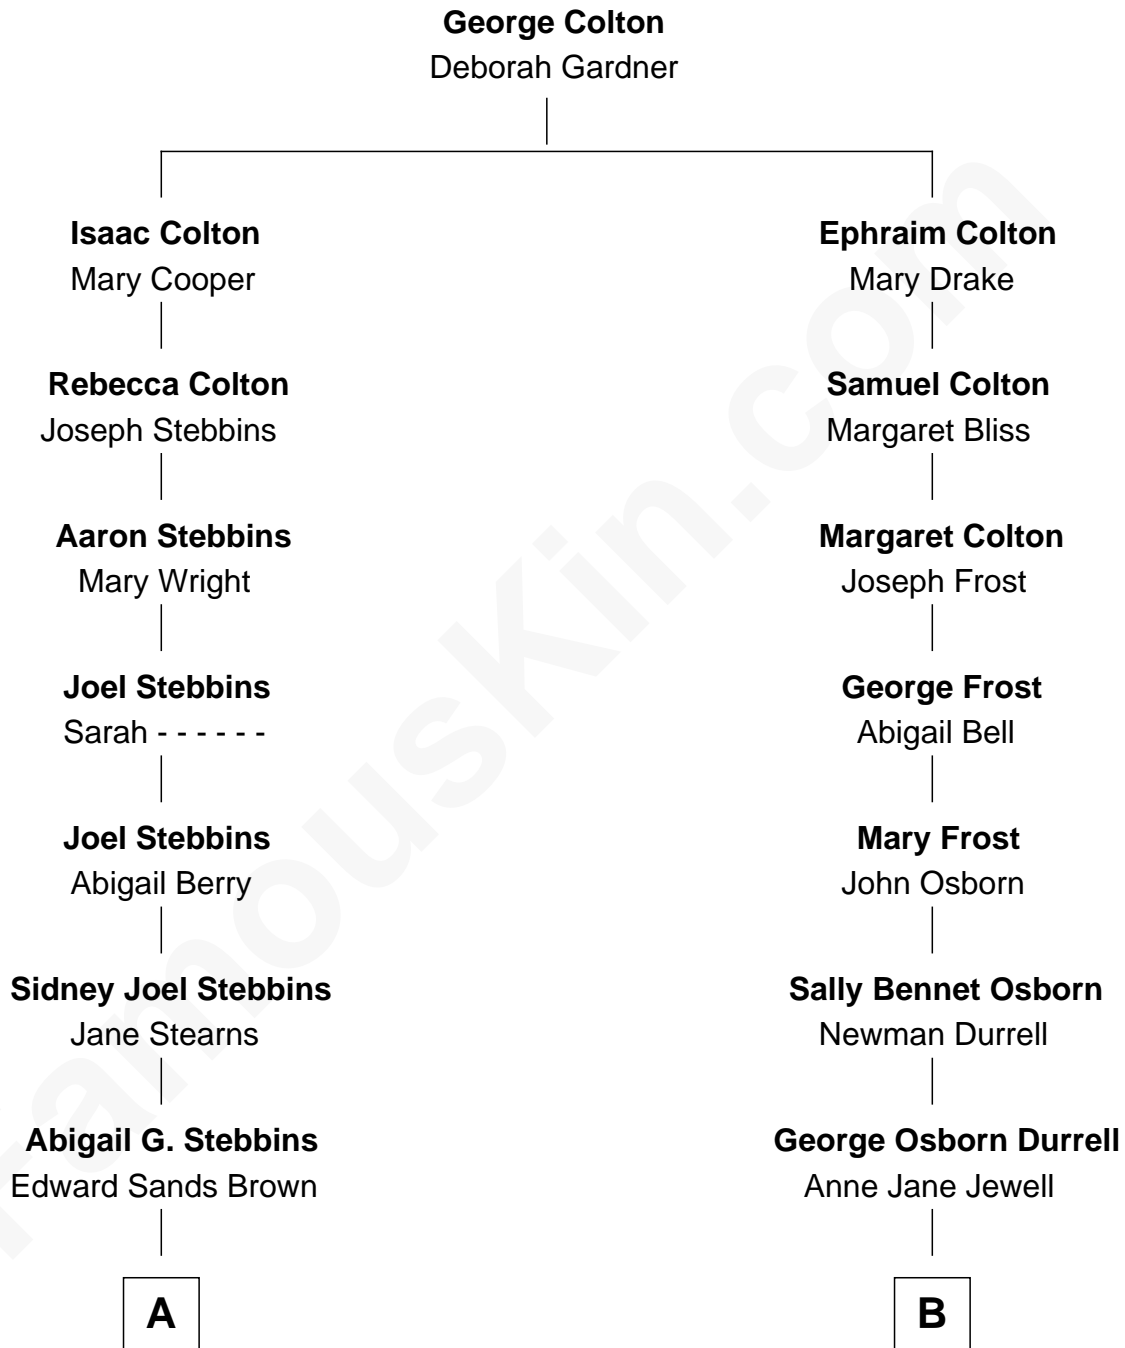

**FamousKin.com**  
**Relationship Chart of**  
**Spencer Tracy**  
*Movie Actor*

8th cousin 1 time removed of  
**Lucille Ball**  
*TV Actress - "I Love Lucy"*

**A**

**Caroline B. Brown**

John Edward Tracy

**Spencer Tracy**

*Movie Actor*

**B**

**Nellie Rebecca Durrell**

Jasper Clinton Ball

**Henry Durrell Ball**

Desiree Evelyn Hunt

**Lucille Ball**

*TV Actress - "I Love Lucy"*

FamousKin.com