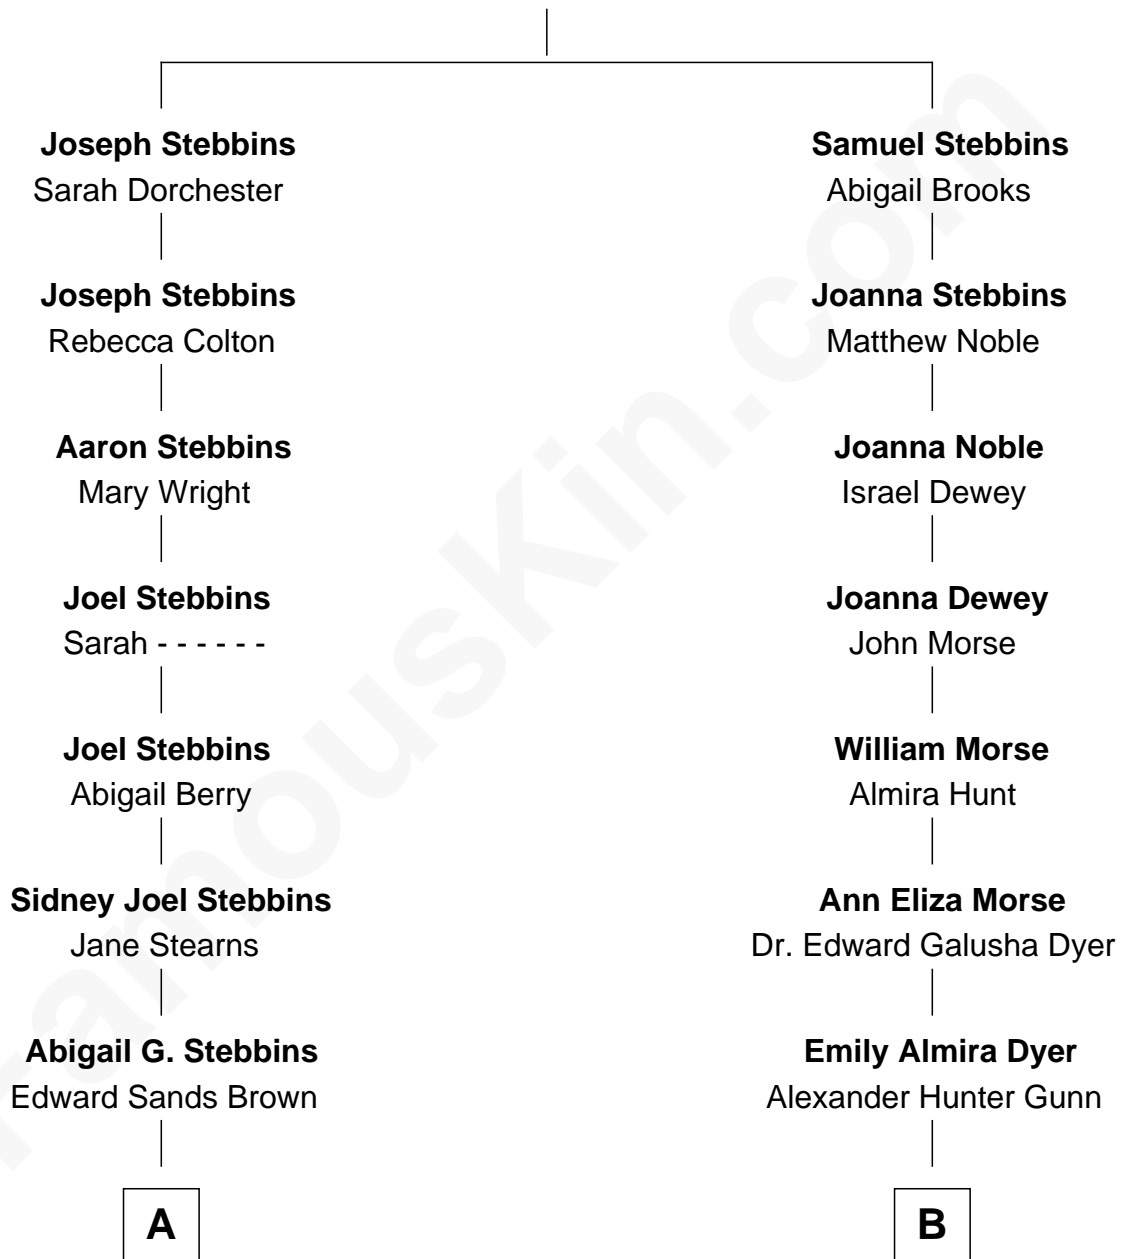

**FamousKin.com**  
**Relationship Chart of**  
**Spencer Tracy**  
*Movie Actor*

8th cousin 2 times removed of

**Elisabeth Shue**  
*TV and Movie Actress*

**Thomas Stebbins**  
 Hannah Wright

**A**

**Caroline B. Brown**

John Edward Tracy

**Spencer Tracy**

*Movie Actor*

**B**

**Alexander Hunter Gunn**

Harriet Grace Brewster Willcox

**Mary Brewster Gunn**

Adoniram Judson Wells

**Anne Brewster Wells**

James William Shue

**Elisabeth Shue**

*TV and Movie Actress*