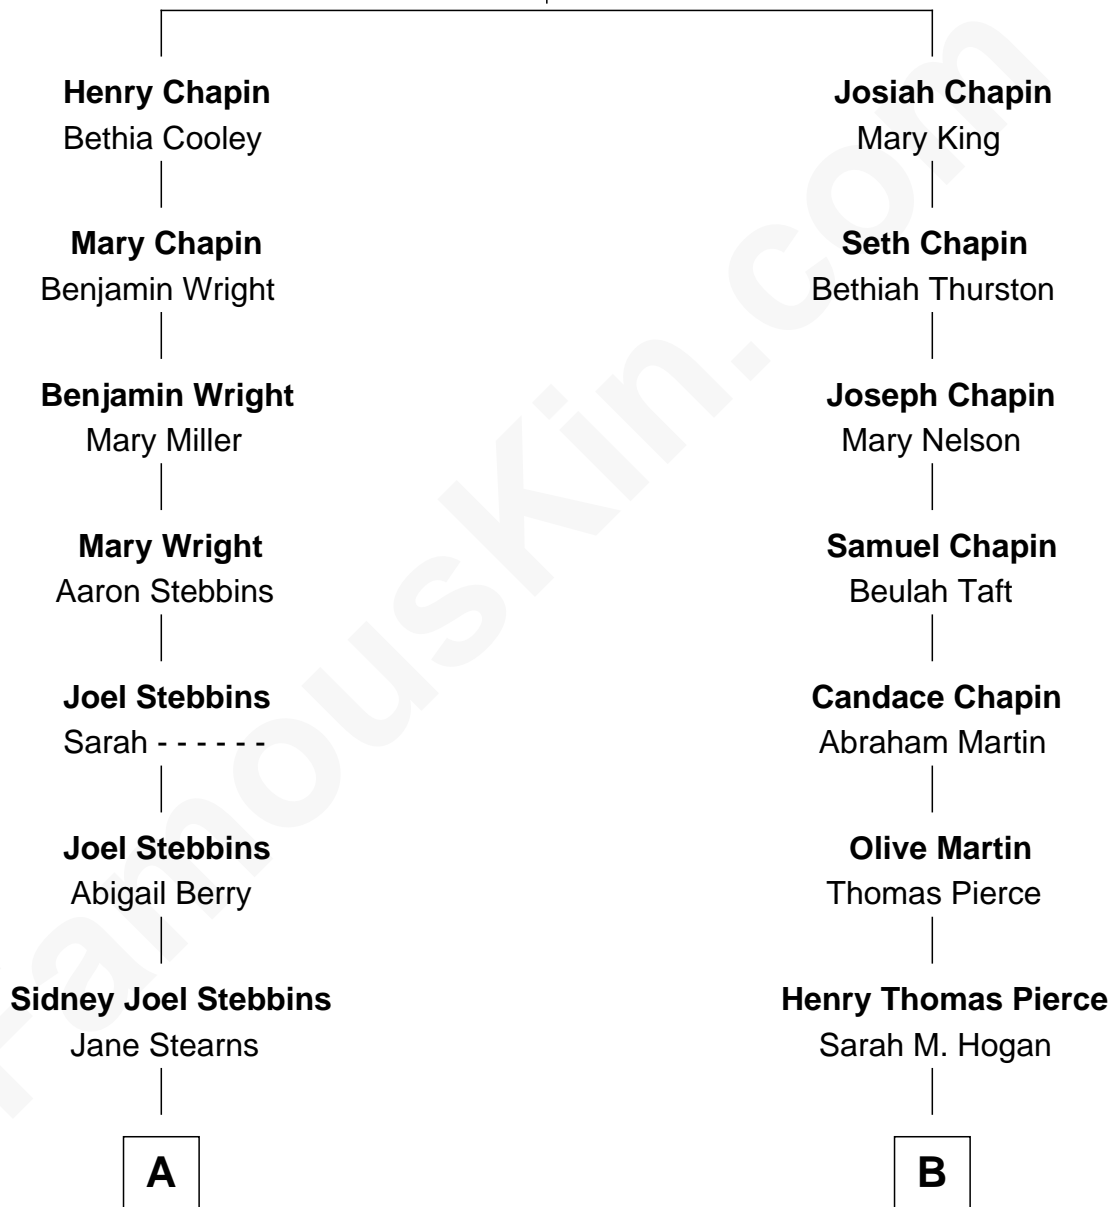

FamousKin.com Relationship Chart of

Spencer Tracy

Movie Actor

9th cousin of

David Hyde Pierce

Stage, TV, and Movie Actor

Samuel Chapin

Cicely Penney

A

Abigail G. Stebbins
Edward Sands Brown

Caroline B. Brown
John Edward Tracy

Spencer Tracy
Movie Actor

B

Arthur J. Pierce
Helen E. Hyde

George Hyde Pierce
Laura Marie Hughes

David Hyde Pierce
Stage, TV, and Movie Actor