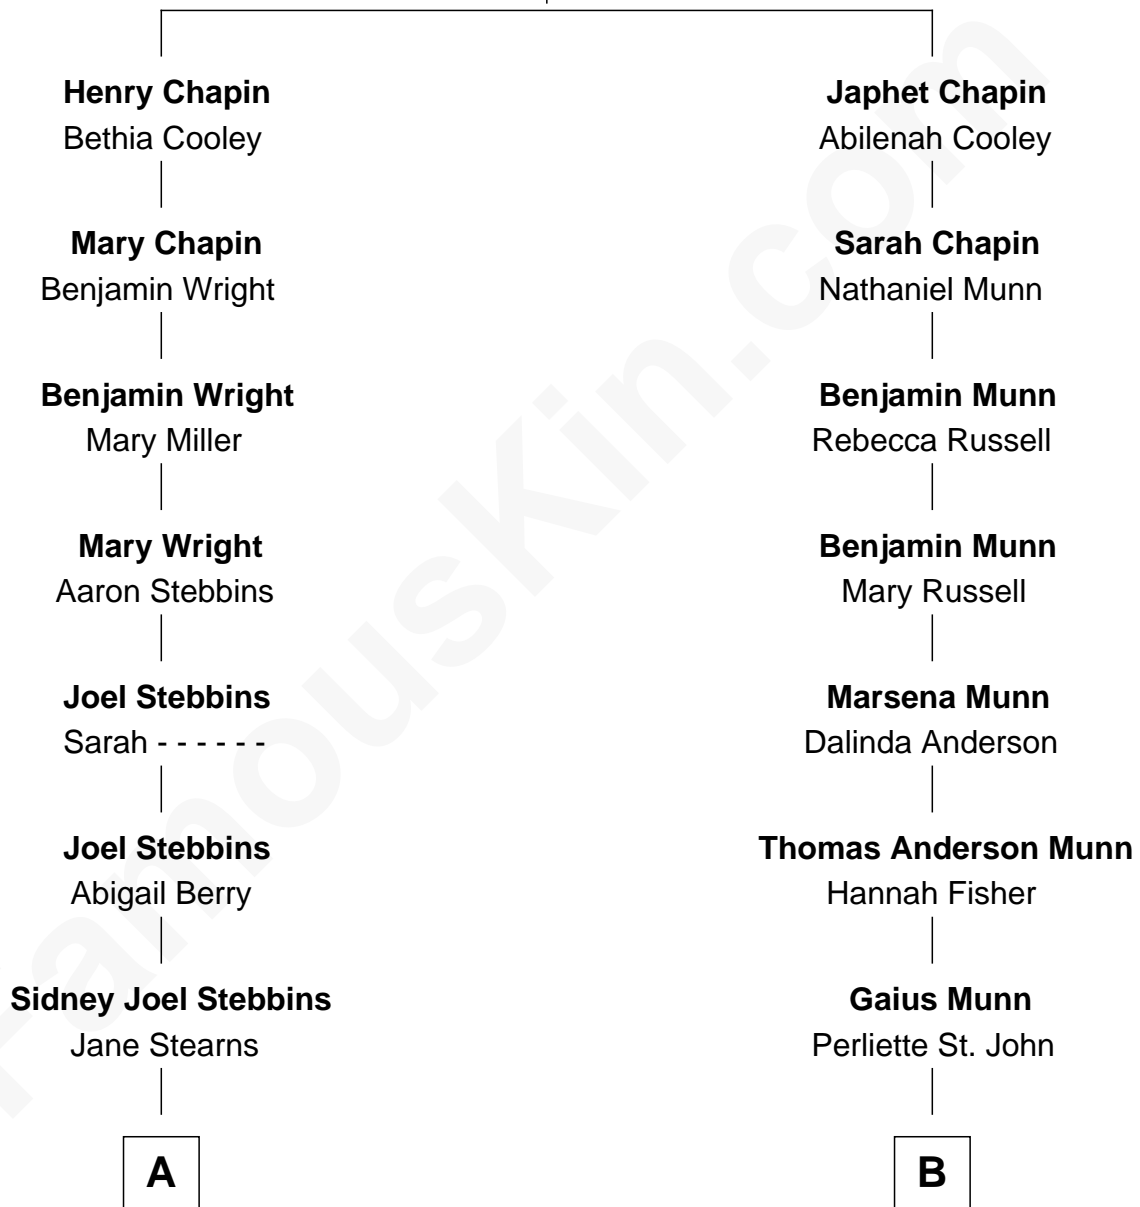

FamousKin.com Relationship Chart of

Spencer Tracy

Movie Actor

9th cousin 1 time removed of

Bill Belichick

NFL Head Coach

Samuel Chapin

Cicely Penney

A

Abigail G. Stebbins
Edward Sands Brown

Caroline B. Brown
John Edward Tracy

Spencer Tracy
Movie Actor

B

George Anderson Munn
Ina A. Miller

Leslie Gaius Munn
Irene May Ferris

Jeannette Ruth Munn
Stephen Nicholas Belichick