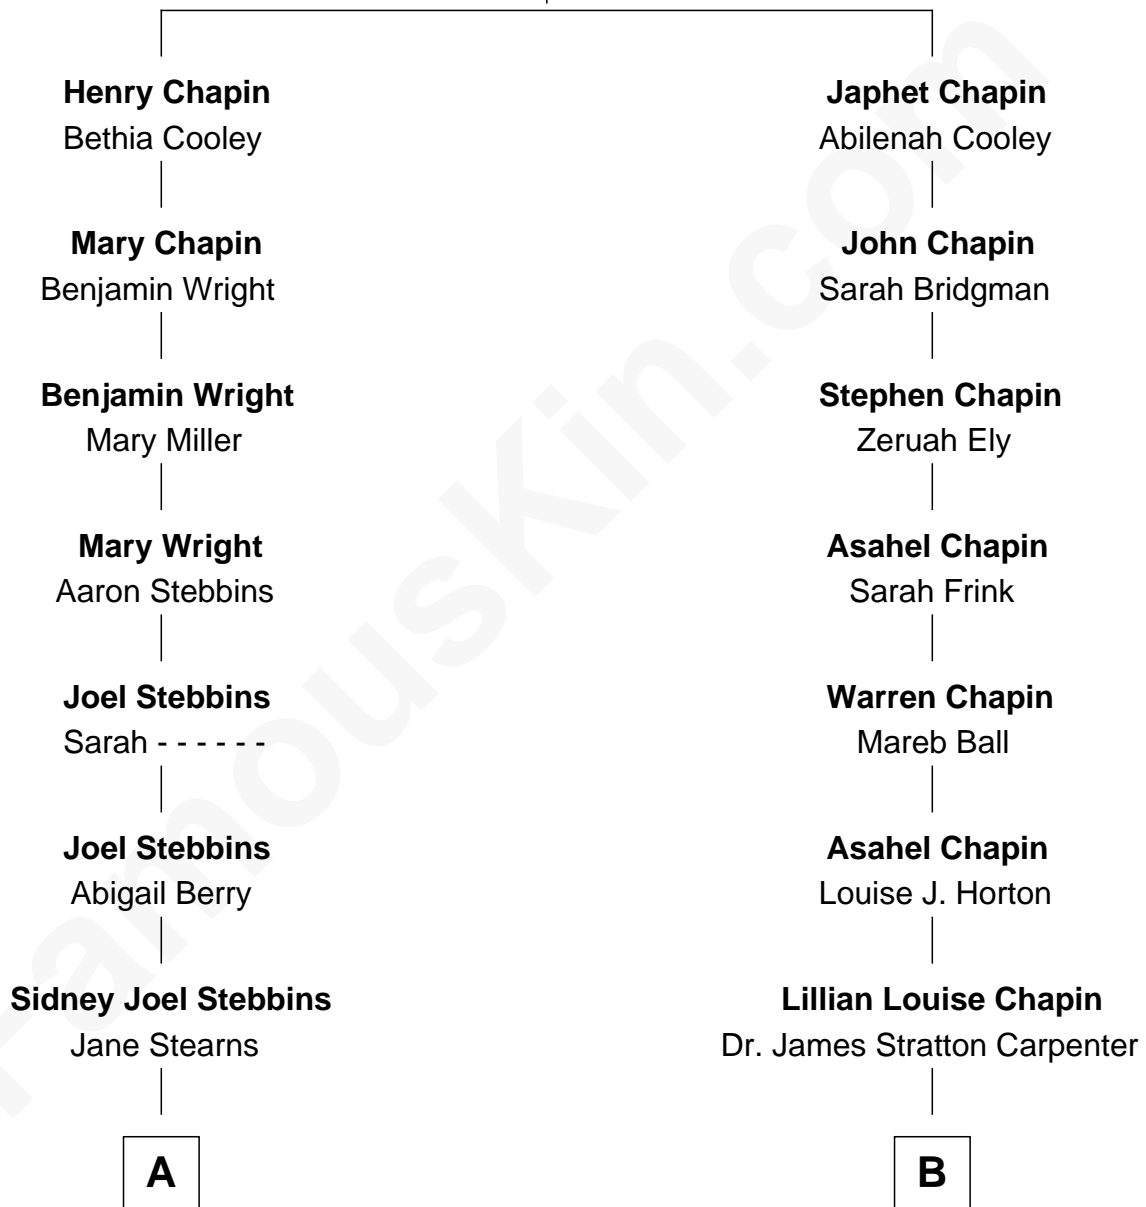

FamousKin.com Relationship Chart of

Spencer Tracy

Movie Actor

9th cousin of

Mary Chapin Carpenter

Singer and Songwriter

Samuel Chapin

Cicely Penney

A

Abigail G. Stebbins
Edward Sands Brown

Caroline B. Brown
John Edward Tracy

Spencer Tracy
Movie Actor

B

Chapin Carpenter
Ruth Smythe

Chapin Carpenter
Mary Bowie Robertson

Mary Chapin Carpenter
Singer and Songwriter