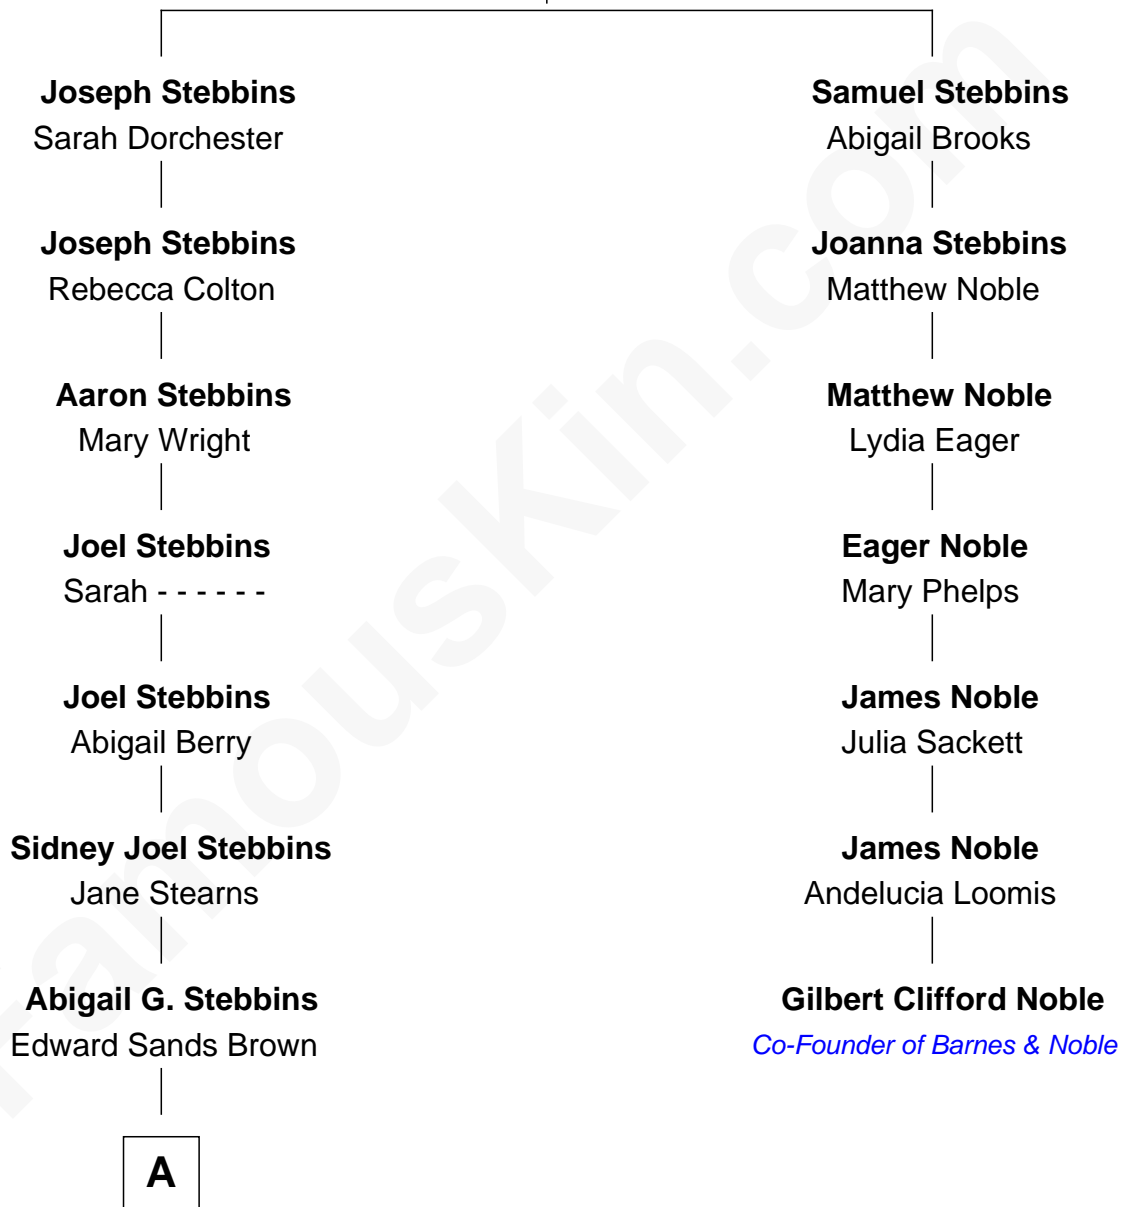

**FamousKin.com**  
**Relationship Chart of**  
**Spencer Tracy**  
*Movie Actor*

6th cousin 2 times removed of  
**Gilbert Clifford Noble**  
*Co-Founder of Barnes & Noble*

**Thomas Stebbins**  
 Hannah Wright

**A**

—  
**Caroline B. Brown**

John Edward Tracy

—  
**Spencer Tracy**

*Movie Actor*

FamousKin.com