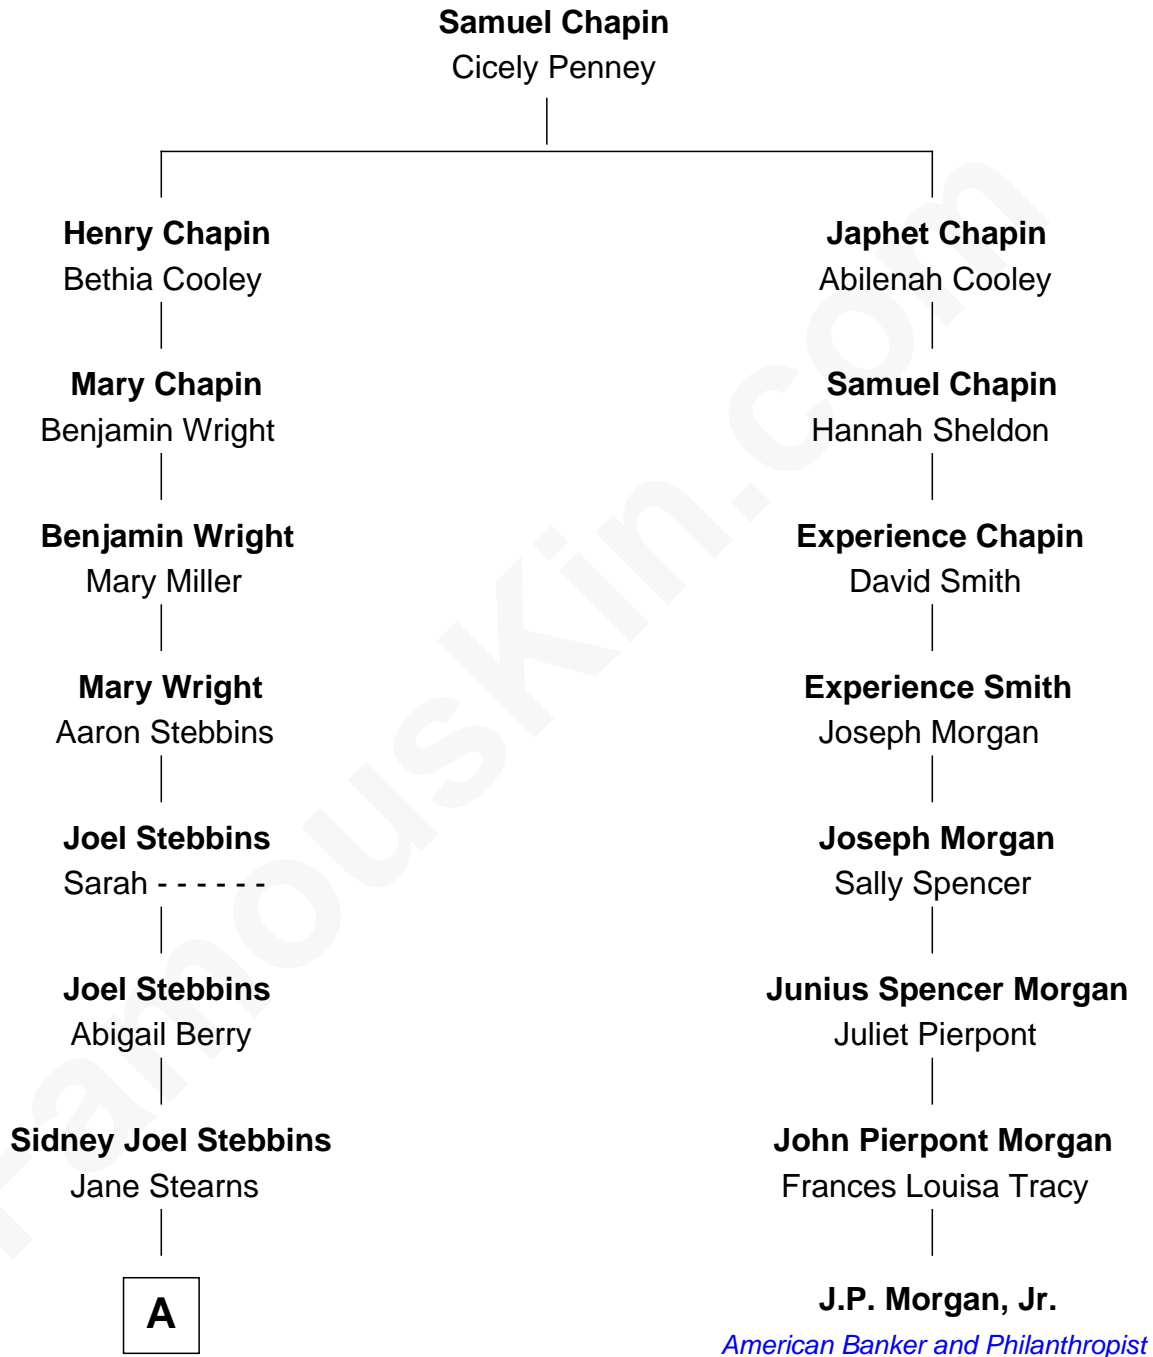

FamousKin.com
Relationship Chart of
Spencer Tracy
Movie Actor

7th cousin 2 times removed of

J.P. Morgan, Jr.
American Banker and Philanthropist

A

—
Abigail G. Stebbins
Edward Sands Brown

—
Caroline B. Brown
John Edward Tracy

—
Spencer Tracy
Movie Actor

FamousKin.com