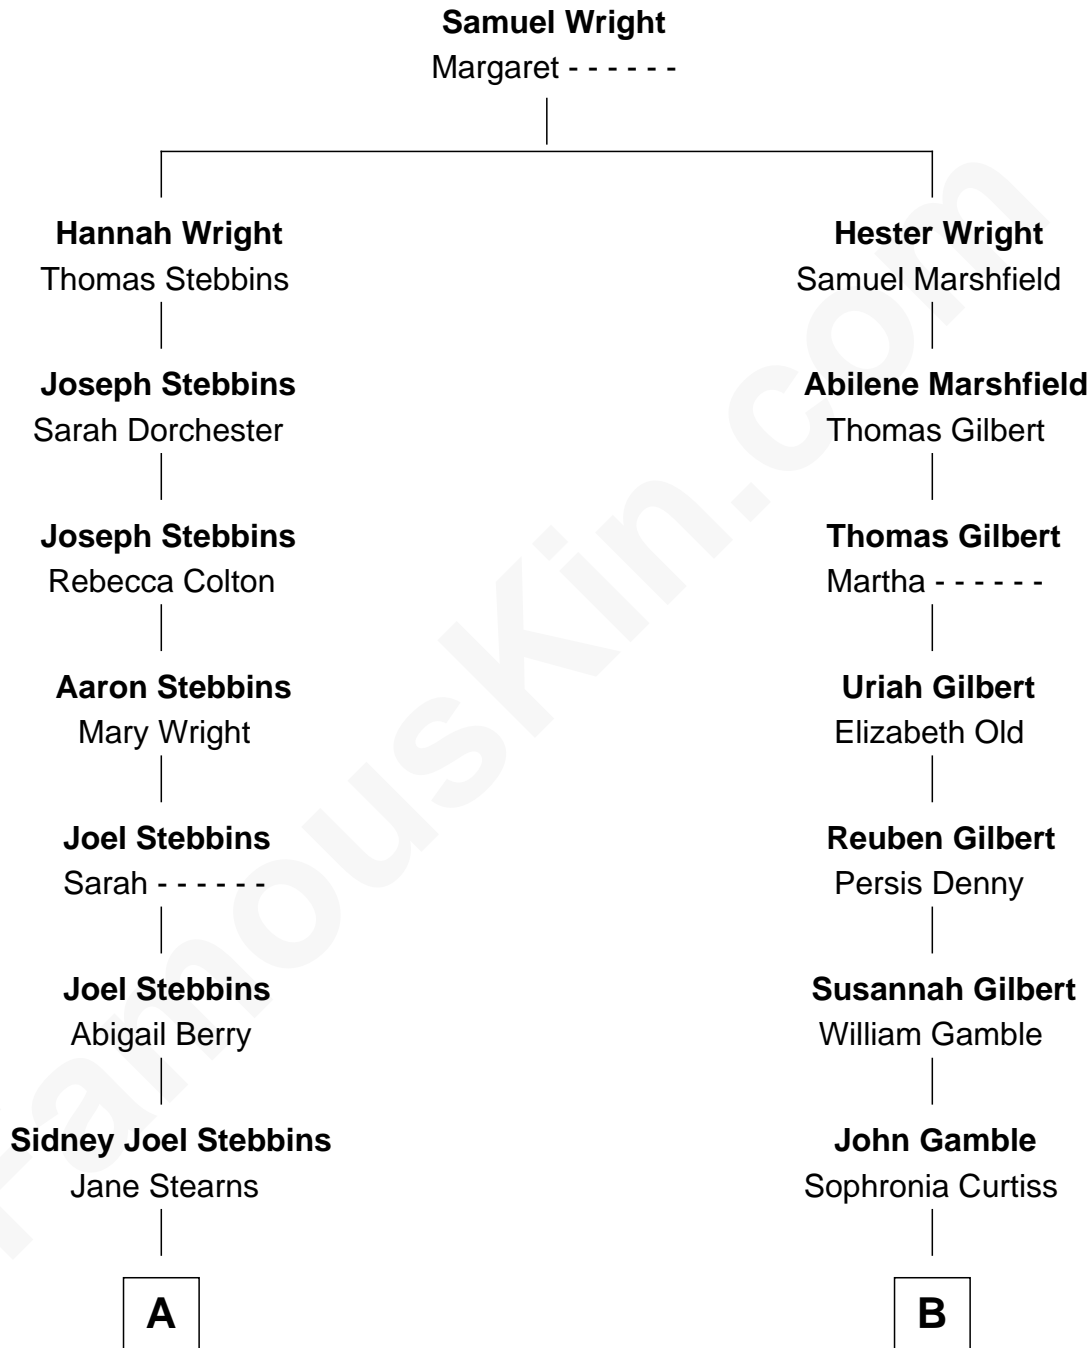

**FamousKin.com**  
**Relationship Chart of**  
**Spencer Tracy**  
*Movie Actor*

9th cousin 2 times removed of  
**Viggo Mortensen**  
*Movie Actor*

**A**

**Abigail G. Stebbins**  
Edward Sands Brown

**Caroline B. Brown**  
John Edward Tracy

**Spencer Tracy**  
*Movie Actor*

**B**

**John Wesley Gamble**  
Mary Annis Munson

**John Munson Gamble**  
Blanche Ethelwyn Chapman

**Mary Annis Gamble**  
Dr. Walter Sidney Atkinson

**Grace Gamble Atkinson**  
Viggo Peter Mortensen