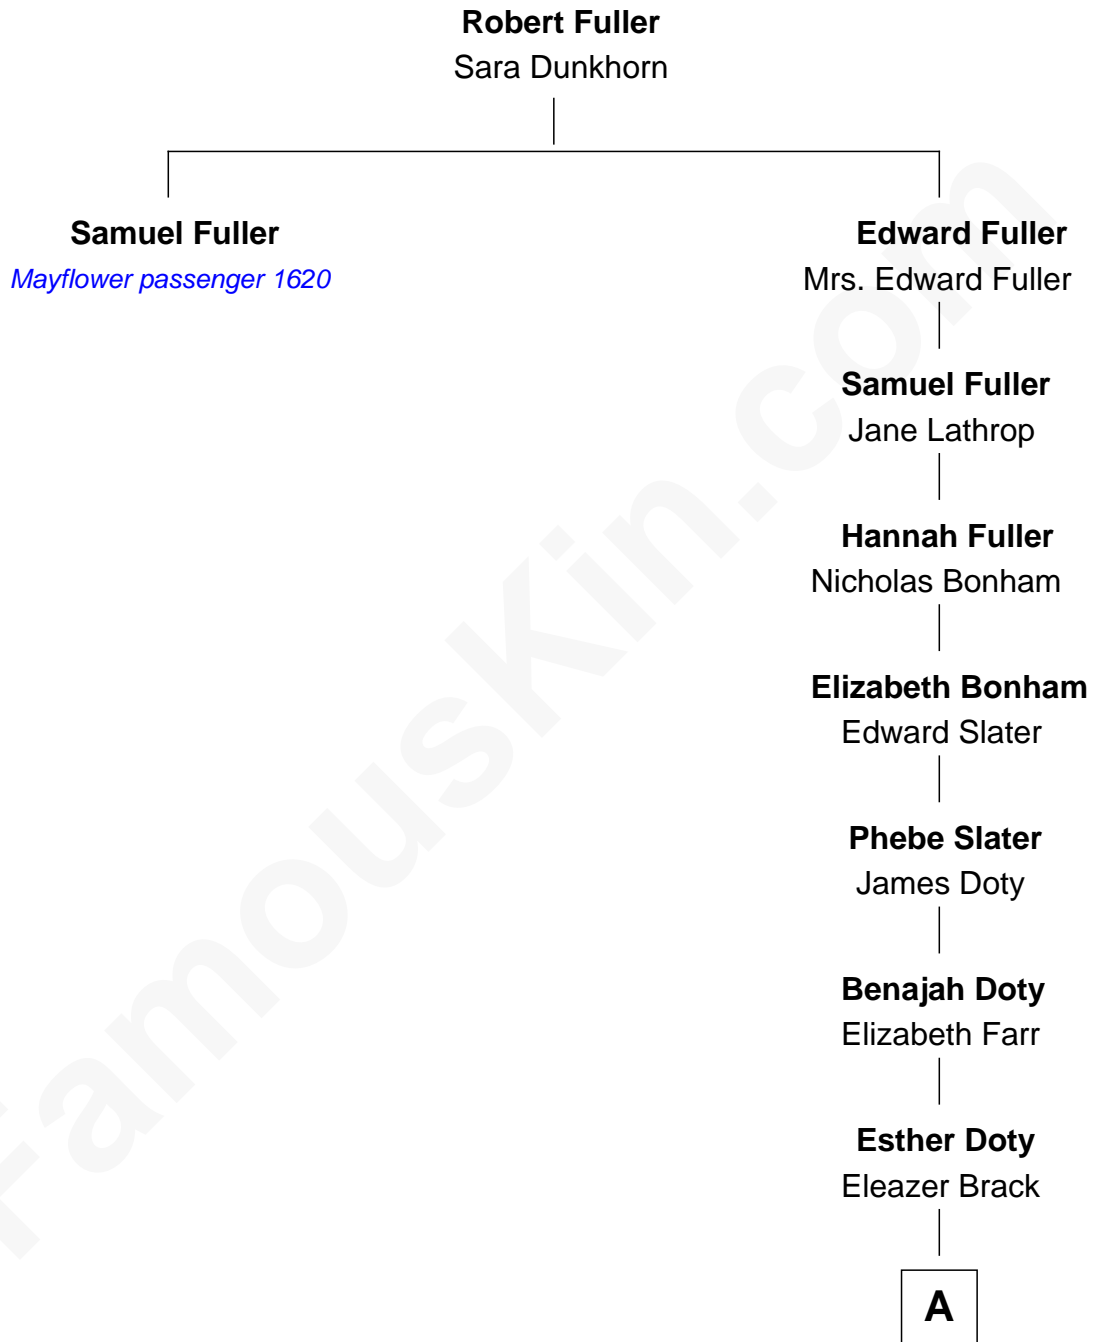

MAYFLOWER

FamousKin.com Relationship Chart of Samuel Fuller

(c1580 - 1633) *Mayflower* passenger 1620

13th great-granduncle of

Marjorie Taylor Greene
U.S. House of Representatives

A

Rachel Brack

Francis Triplett

Jane Triplett

Lewis Lee

Walter Washington Lee

Sarah Burke

Lot Warren Lee

Carrie Farmer

Sidney Warren Lee

Maggie R. Stripling