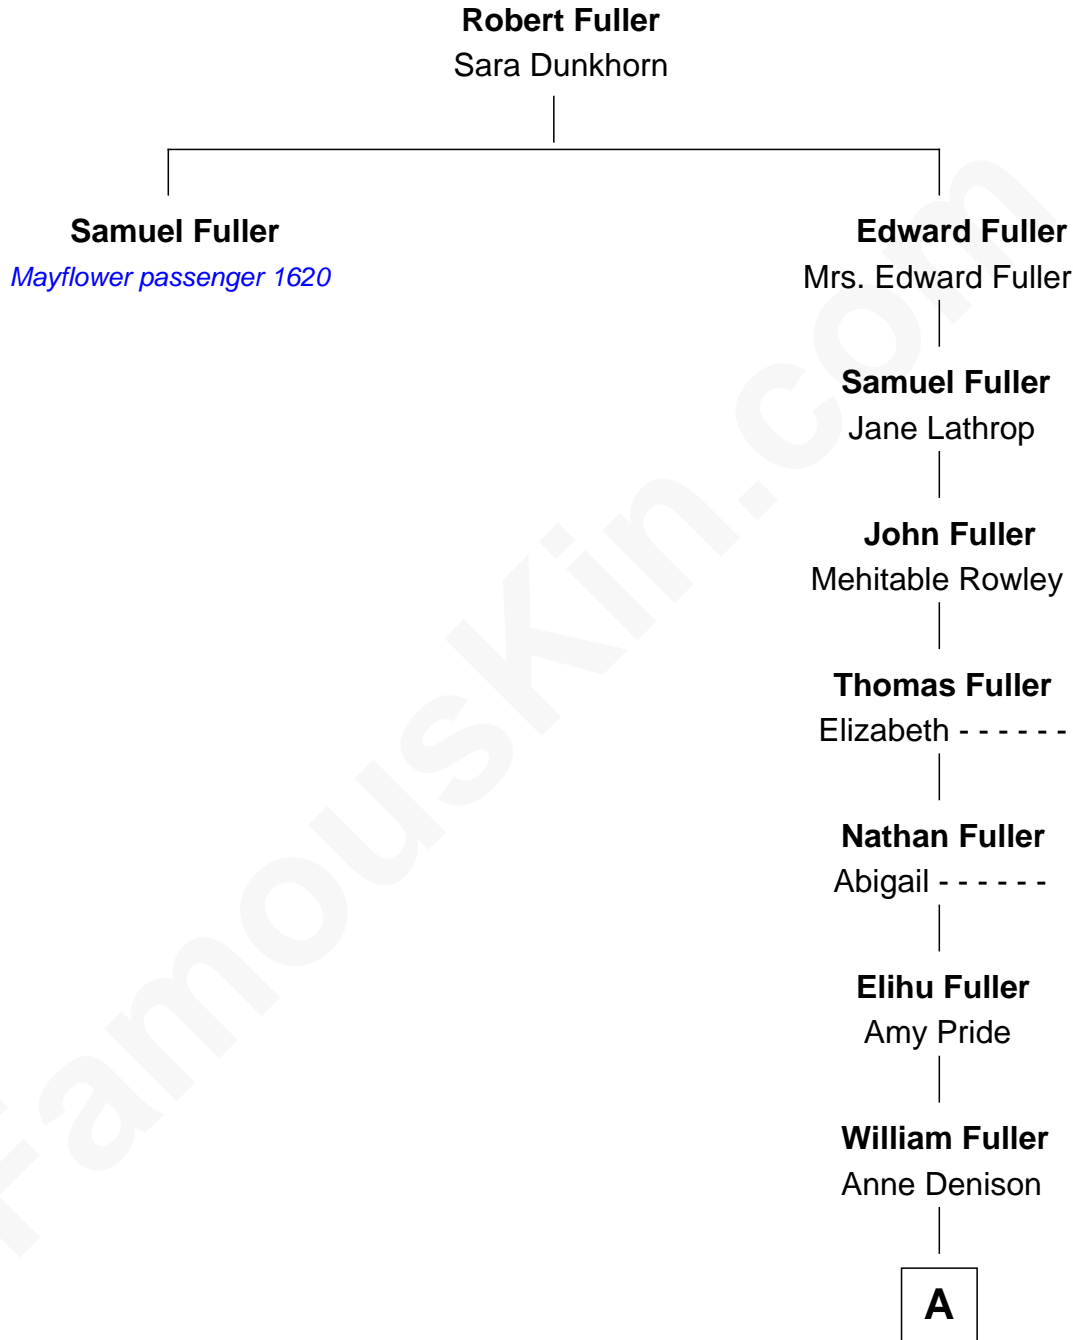

**MAYFLOWER**

# FamousKin.com Relationship Chart of Samuel Fuller

(c1580 - 1633) *Mayflower* passenger 1620

7th great-granduncle of

**Alfred Fuller**

*Founder of the Fuller Brush Co.*

**A**

|  
**John Fuller**

Eliza Susan Ward