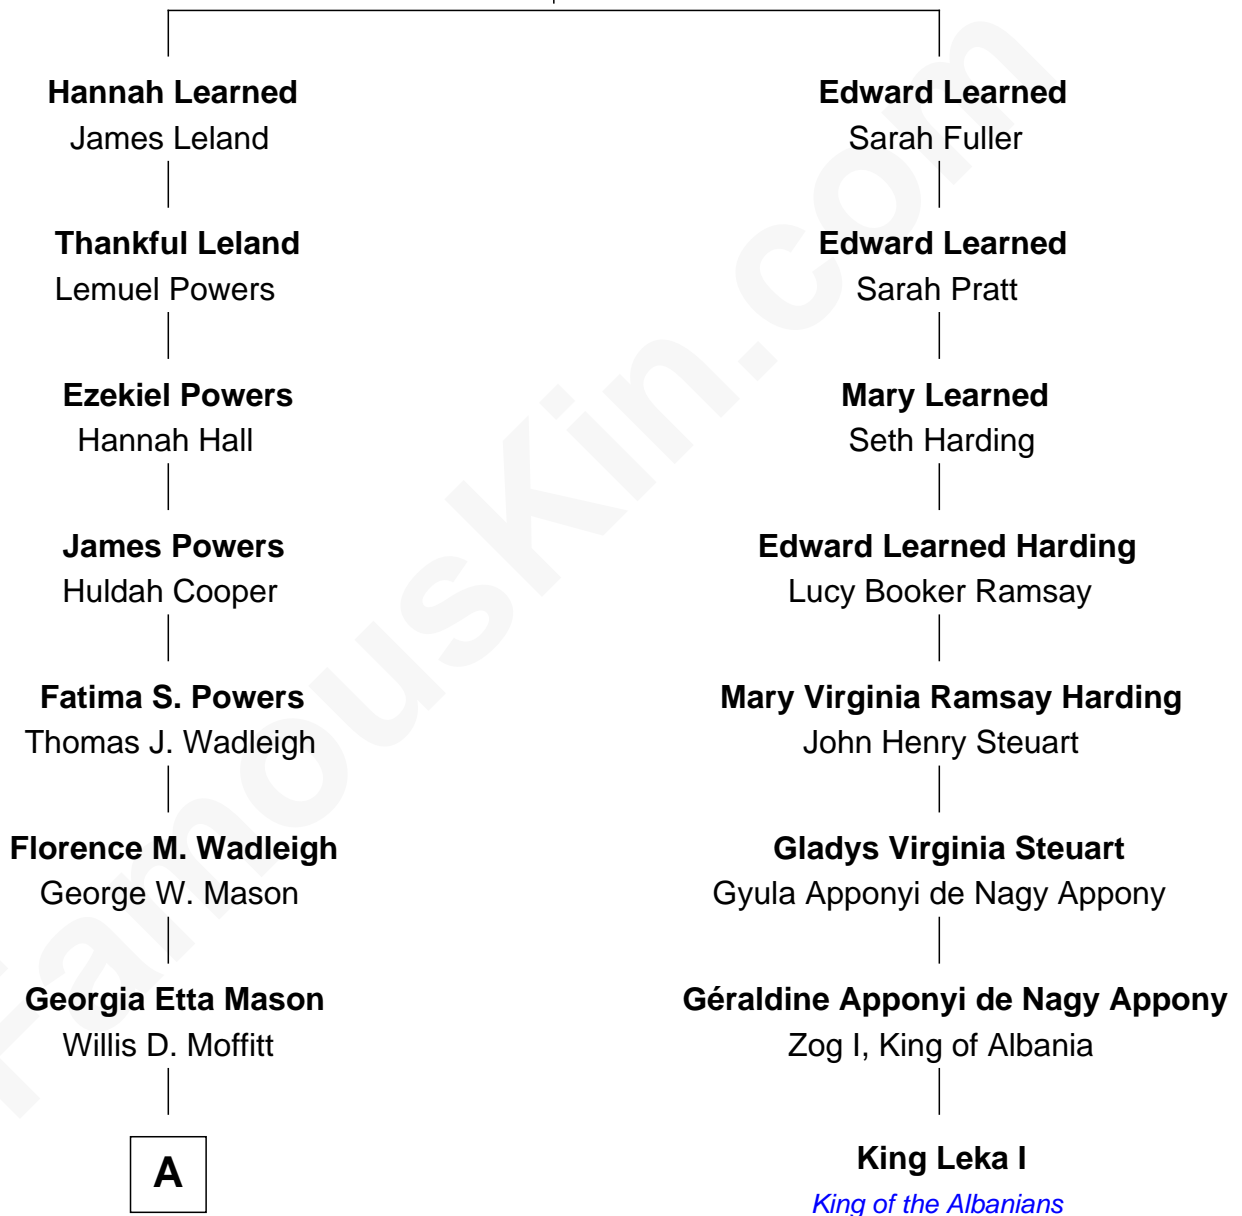

# FamousKin.com Relationship Chart of

**Billie Jean King**

*Pro-Tennis Champion*

7th cousin 2 times removed of

**King Leka I**

*King of the Albanians*

**Benoni Learned**

Sarah Wright