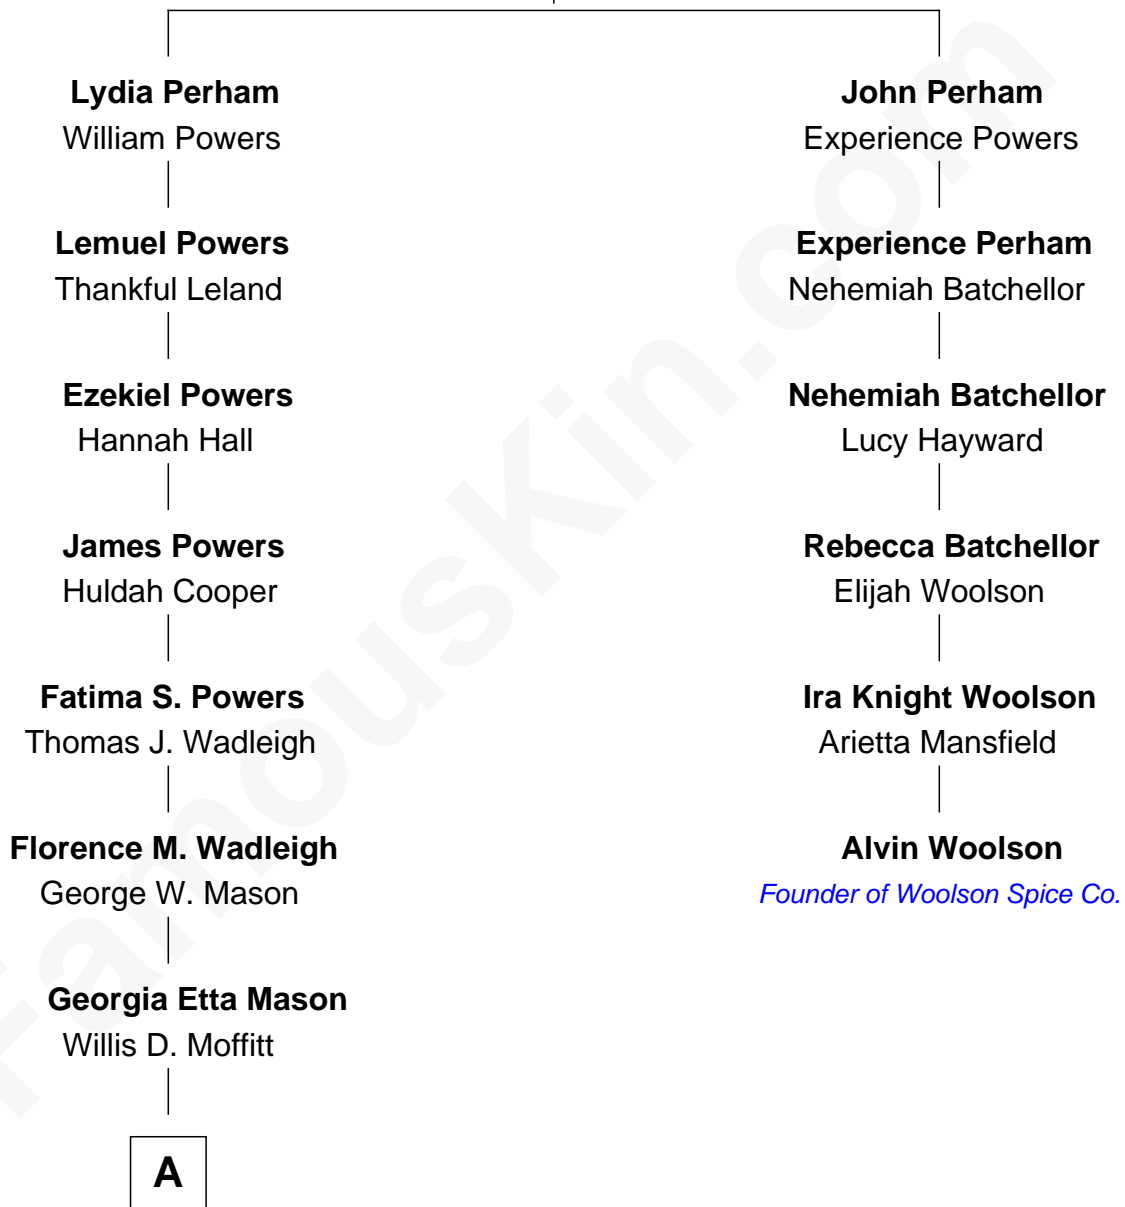

# FamousKin.com Relationship Chart of

**Billie Jean King**

*Pro-Tennis Champion*

5th cousin 4 times removed of

**Alvin Woolson**

*Founder of Woolson Spice Co. (Lion Coffee)*

**John Perham**

Lydia Fletcher

**A**

—  
**Willis Durkee Moffitt**  
Blanche Gertrude Leighton

—  
**Willis Jefferson Moffitt**  
Mildred Rose Jerman

—  
**Billie Jean King**  
*Pro-Tennis Champion*

FamousKin.com