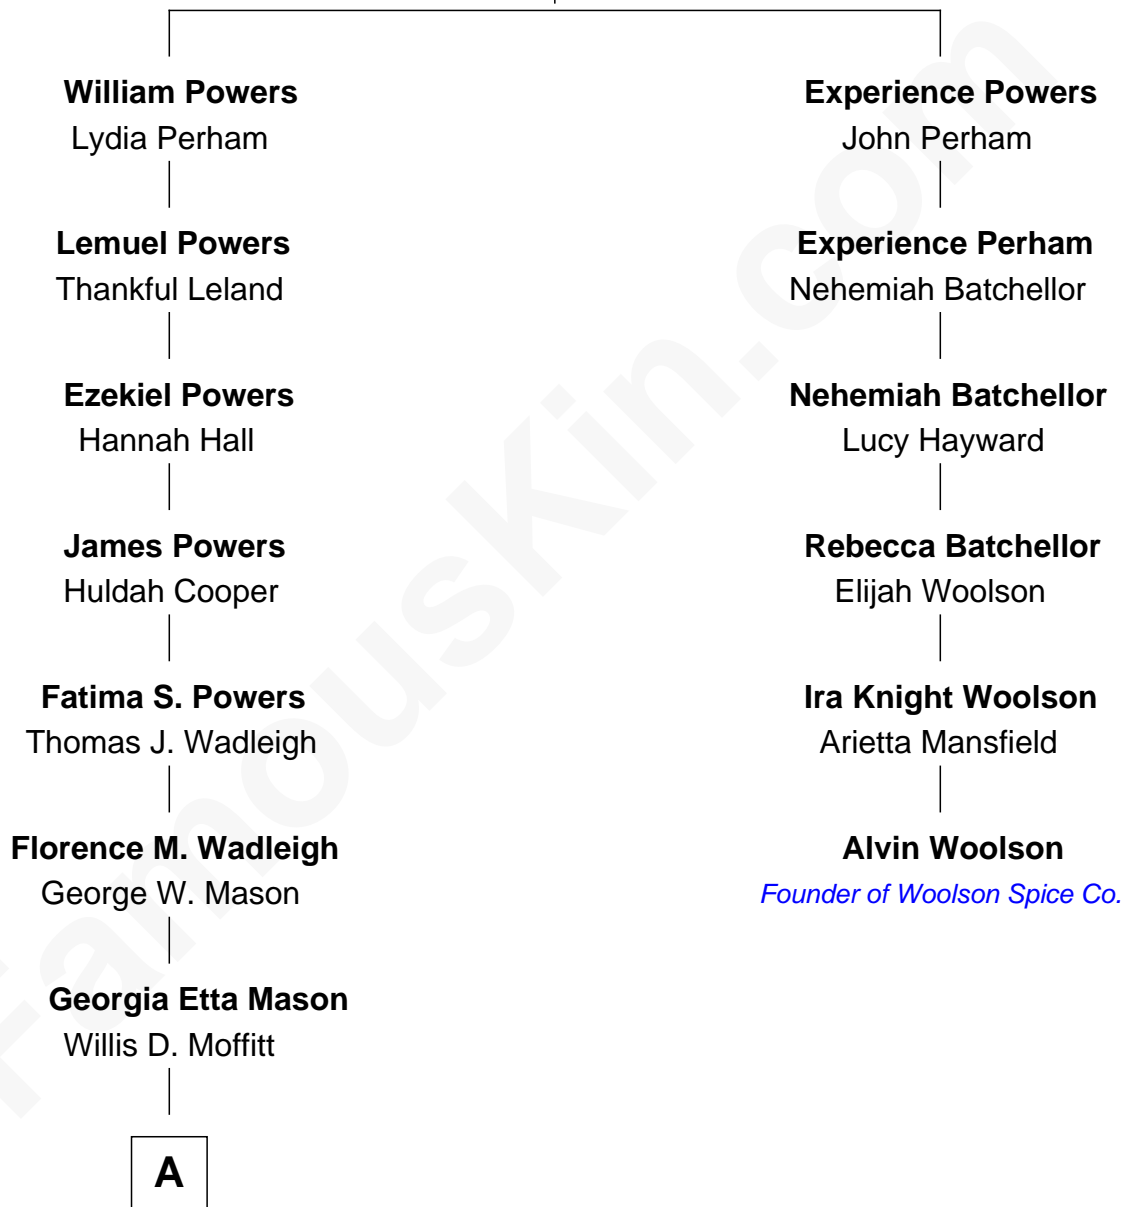

# FamousKin.com Relationship Chart of

**Billie Jean King**

*Pro-Tennis Champion*

5th cousin 4 times removed of

**Alvin Woolson**

*Founder of Woolson Spice Co. (Lion Coffee)*

**William Powers**

Mary Banks

A

Willis Durkee Moffitt  
Blanche Gertrude Leighton

Willis Jefferson Moffitt  
Mildred Rose Jerman

Billie Jean King  
*Pro-Tennis Champion*