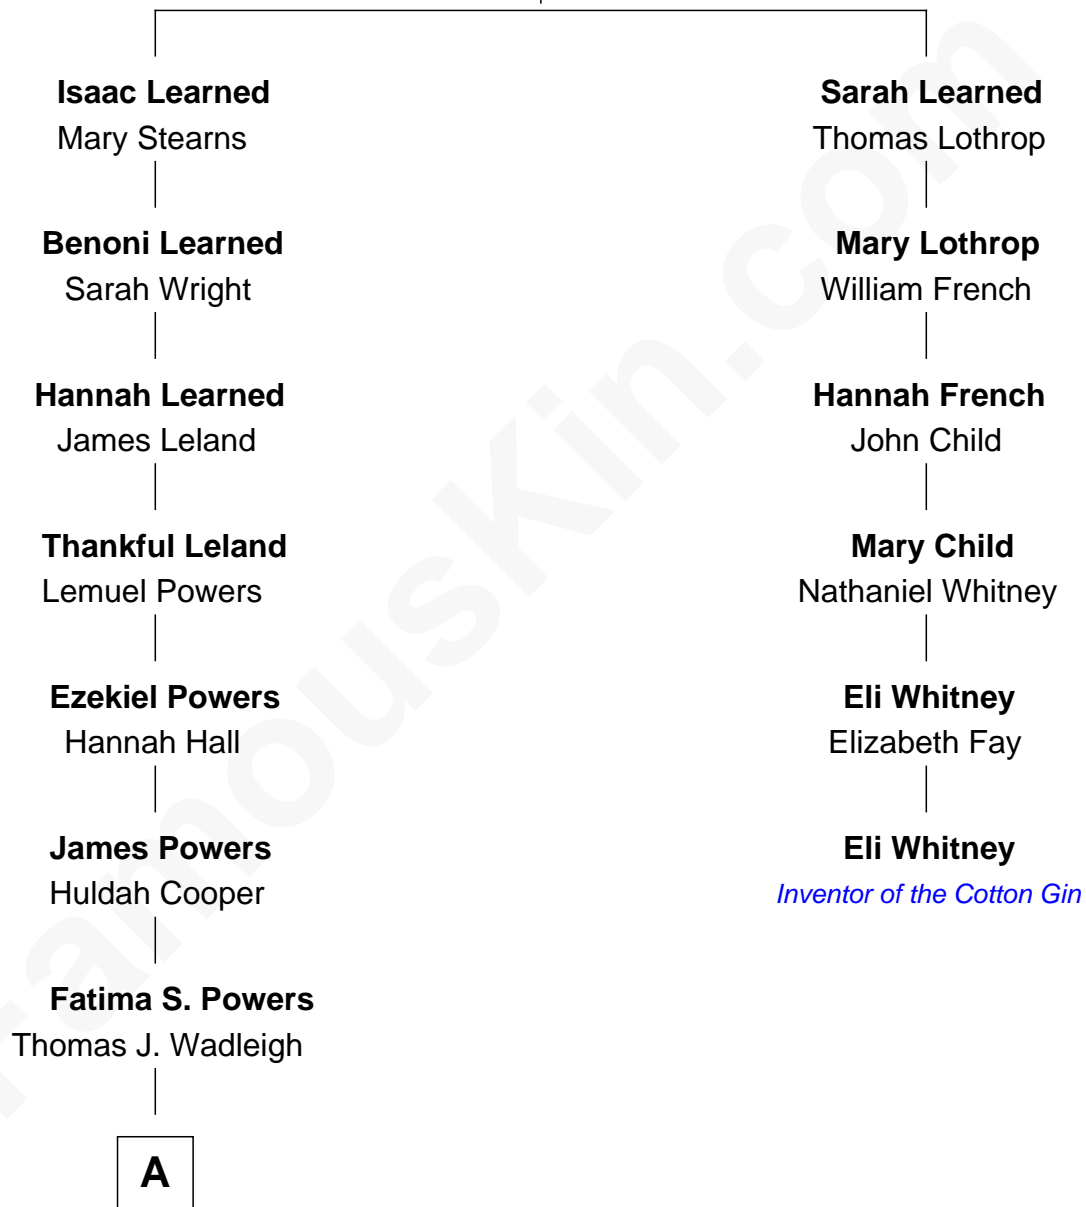

# FamousKin.com Relationship Chart of

**Billie Jean King**

*Pro-Tennis Champion*

5th cousin 6 times removed of

**Eli Whitney**

*Inventor of the Cotton Gin*

**William Learned**  
Goodith Gilman

**A**

—  
**Florence M. Wadleigh**

George W. Mason

—  
**Georgia Etta Mason**

Willis D. Moffitt

—  
**Willis Durkee Moffitt**

Blanche Gertrude Leighton

—  
**Willis Jefferson Moffitt**

Mildred Rose Jerman