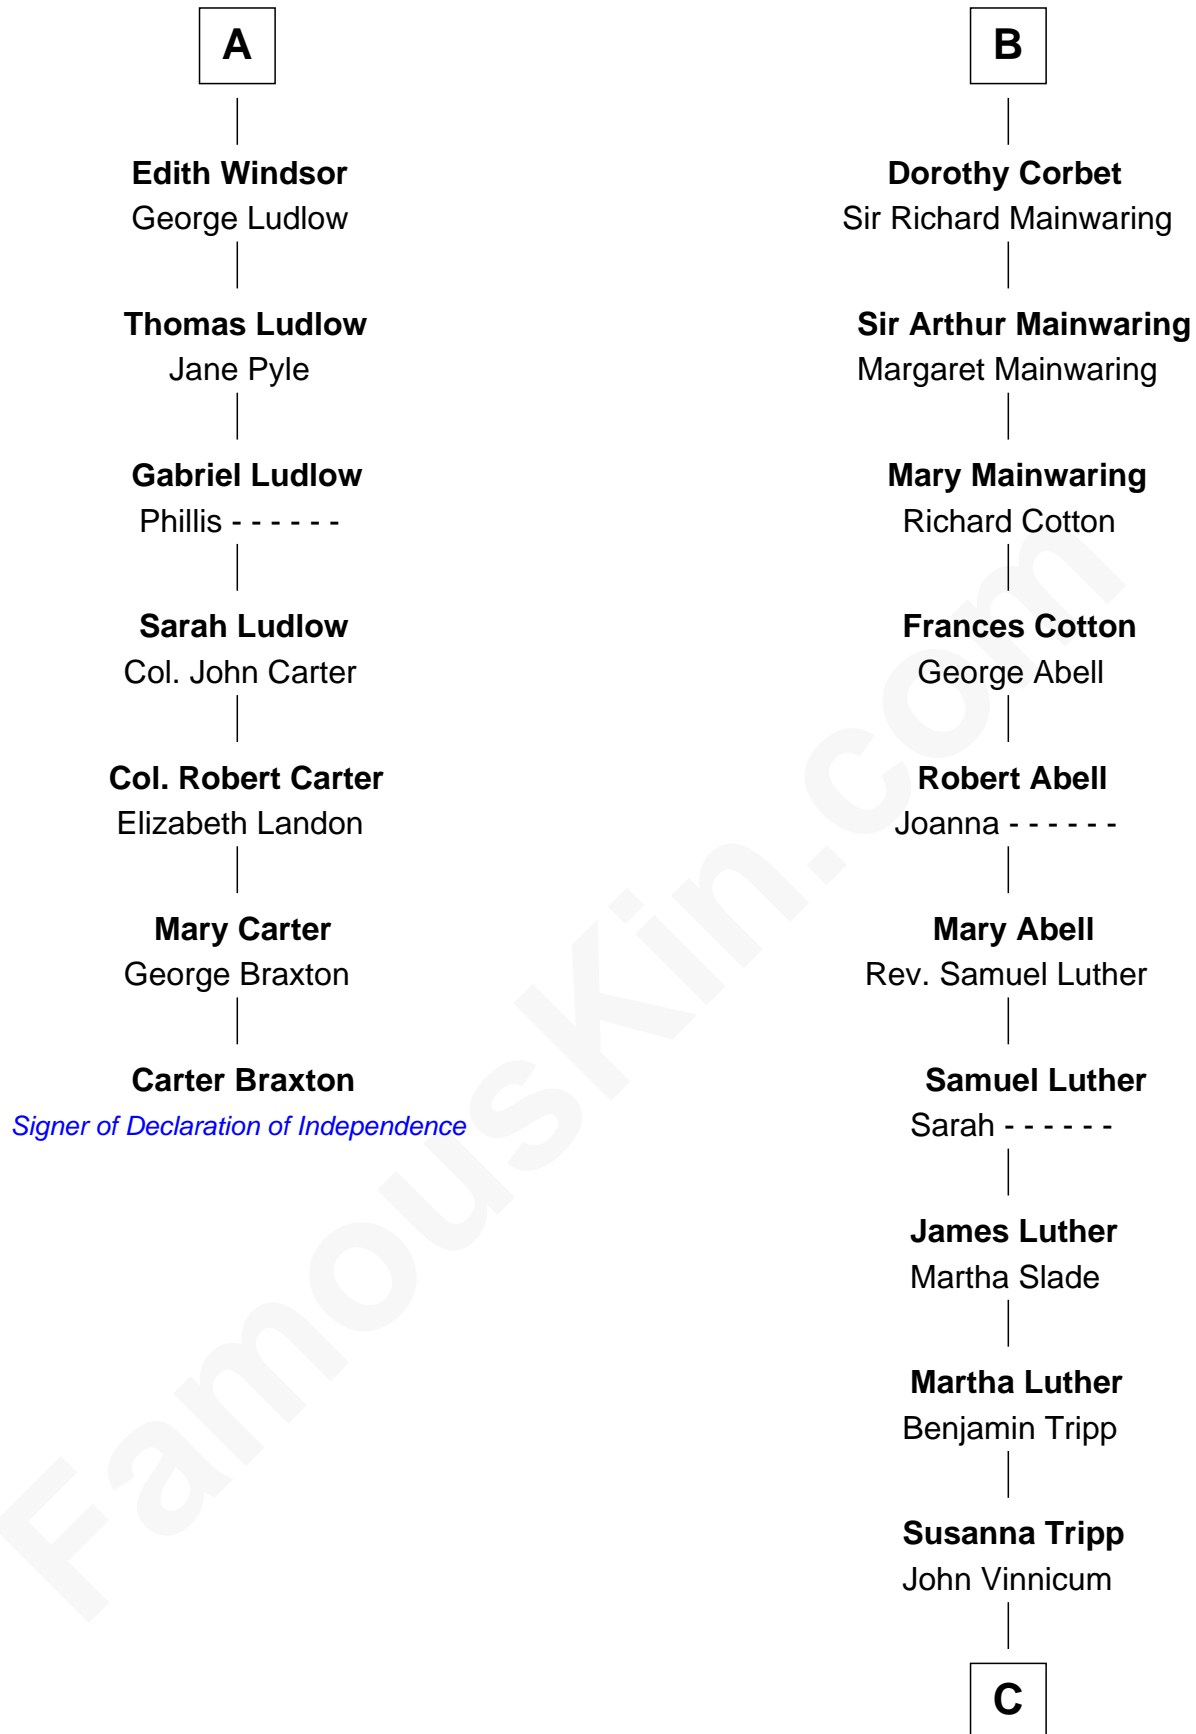

## Relationship Chart of

### Carter Braxton

*Signer of the Declaration of Independence*

13th cousin 7 times removed of

**Lizzie Borden**

*Accused Murderess*

**Humphrey de Bohun**

Elizabeth Plantagenet

**C**

—  
**Sarah L. Vinnicum**

Joseph Morse

—  
**Anthony Morse**

Rhoda Morrison

—  
**Sarah Anthony Morse**

Andrew Jackson Borden

—  
**Lizzie Borden**

*Accused Murderess*