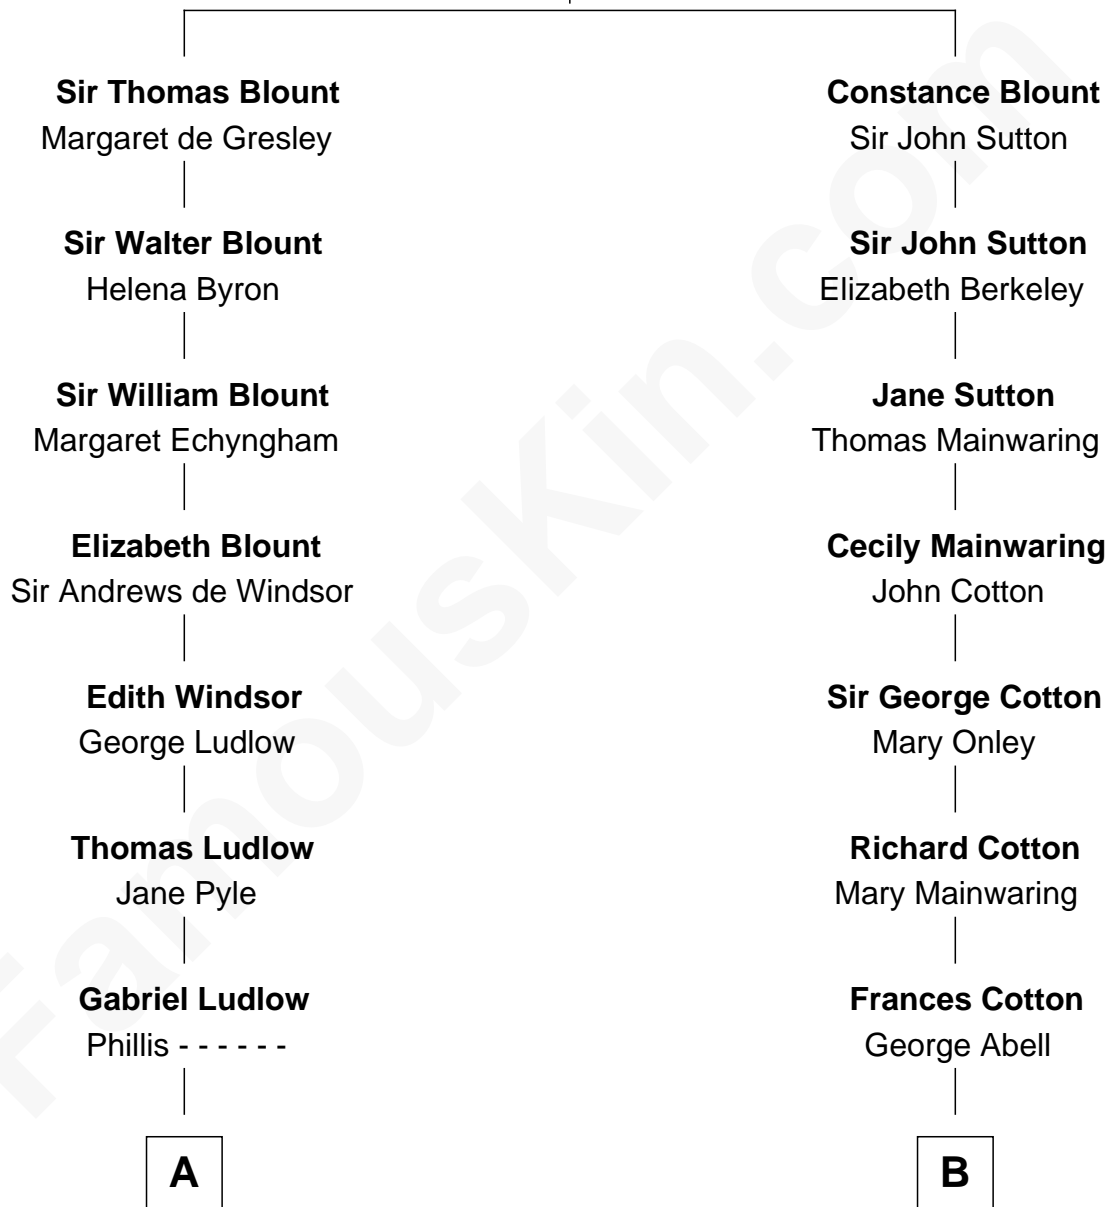

FamousKin.com

Relationship Chart of

Carter Braxton

Signer of the Declaration of Independence

10th cousin 7 times removed of

Elizabeth Montgomery
TV Actress - "Bewitched"

Sir Walter Blount
Sancha de Ayala

A

Sarah Ludlow
Col. John Carter

Col. Robert Carter
Elizabeth Landon

Mary Carter
George Braxton

Carter Braxton
Signer of Declaration of Independence

B

Robert Abell
Joanna - - - - -

Mary Abell
Rev. Samuel Luther