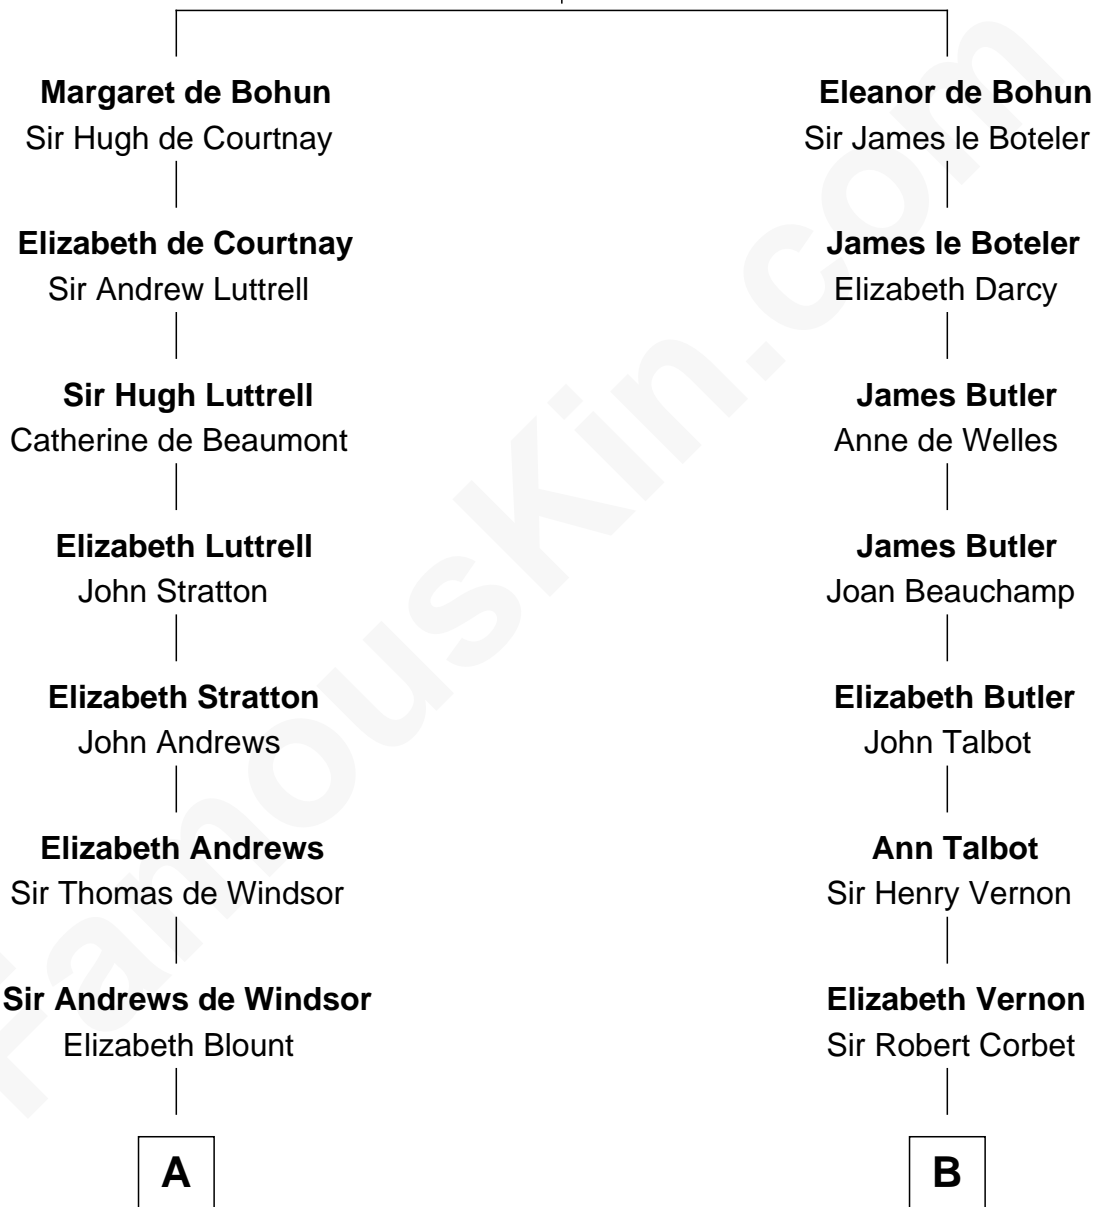

FamousKin.com

Relationship Chart of

Carter Braxton

Signer of the Declaration of Independence

13th cousin 8 times removed of

Elizabeth Montgomery
TV Actress - "Bewitched"

Humphrey de Bohun
Elizabeth Plantagenet

C

Nathan Barney

Hannah Carey

Nathan Barney

Mary A. Deverell

Mary Weed Barney

Henry Montgomery

Henry Montgomery

Elizabeth Bryan Allen

Elizabeth Montgomery

TV Actress - "Bewitched"

FamousKin.com