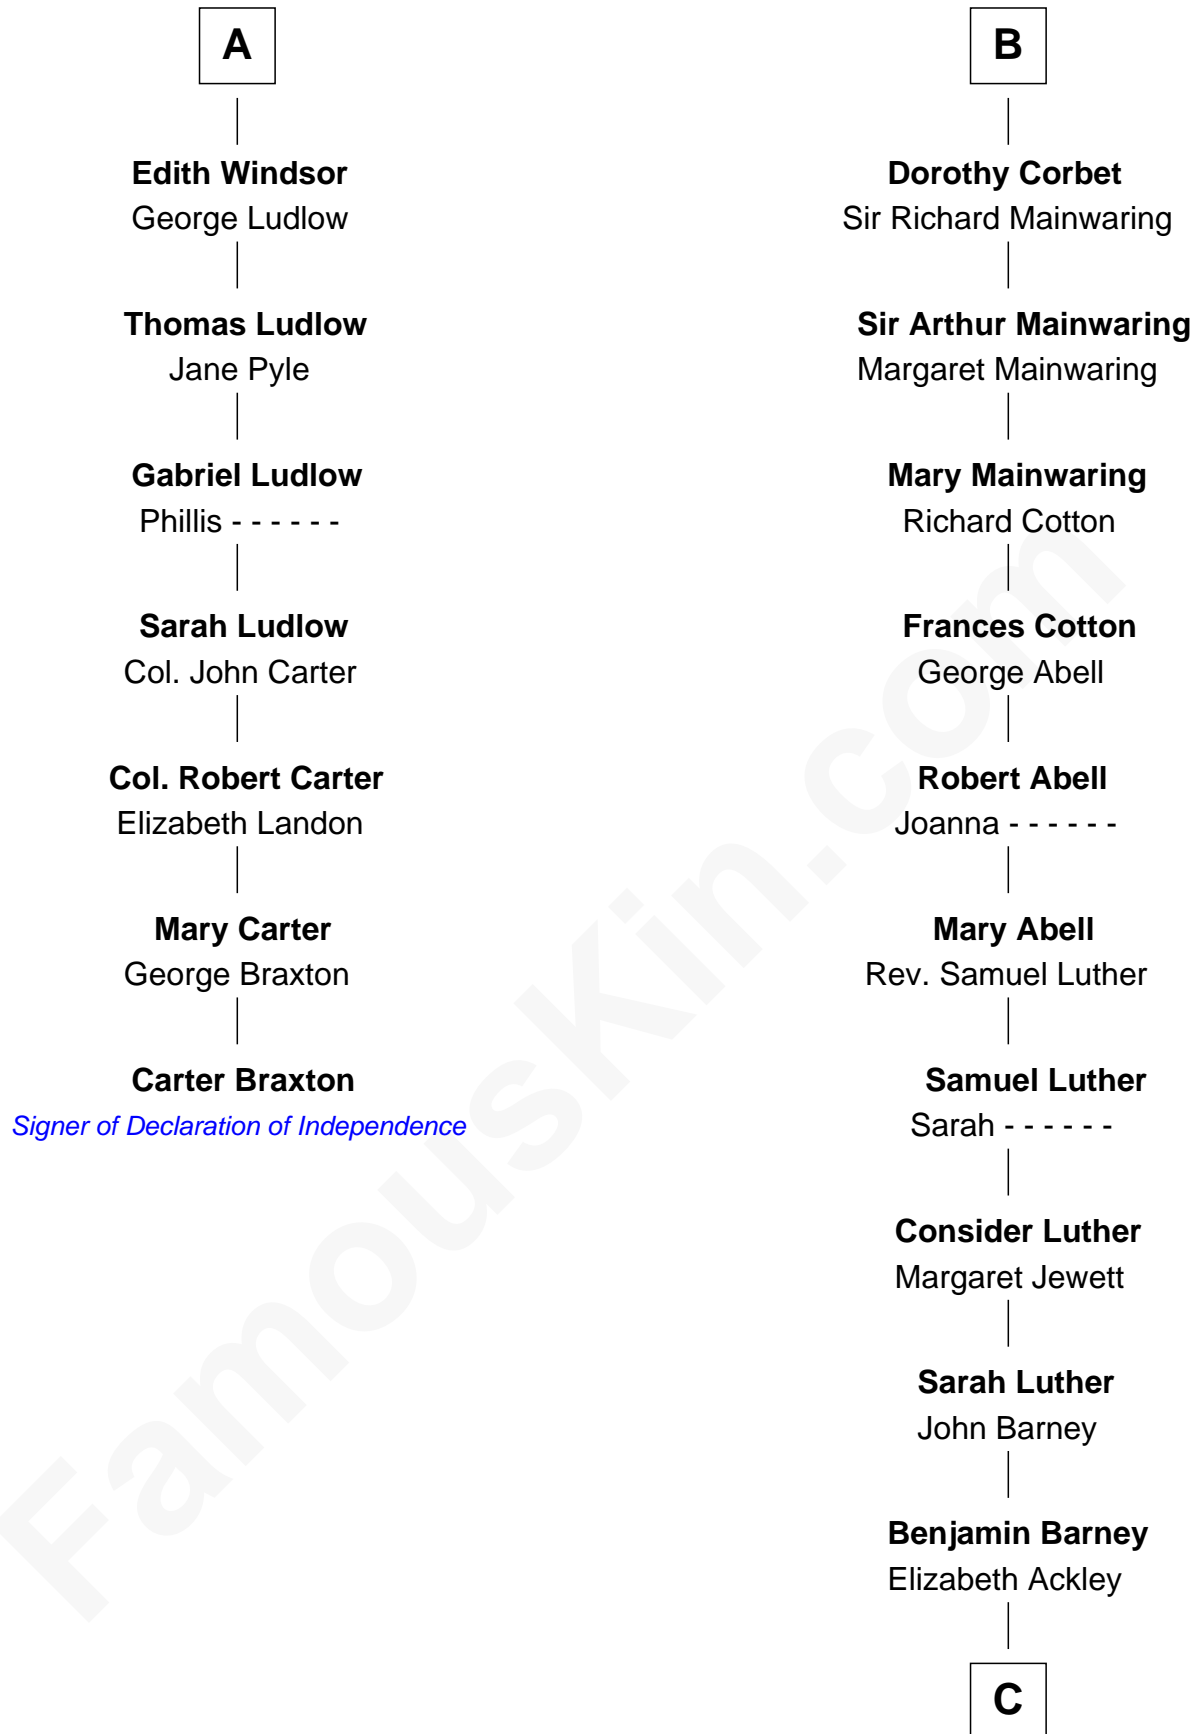

FamousKin.com

Relationship Chart of

Carter Braxton

Signer of the Declaration of Independence

13th cousin 8 times removed of

Elizabeth Montgomery
TV Actress - "Bewitched"

Humphrey de Bohun
Elizabeth Plantagenet

C

Nathan Barney

Hannah Carey

Nathan Barney

Mary A. Deverell

Mary Weed Barney

Henry Montgomery

Henry Montgomery

Elizabeth Bryan Allen

Elizabeth Montgomery

TV Actress - "Bewitched"

FamousKin.com