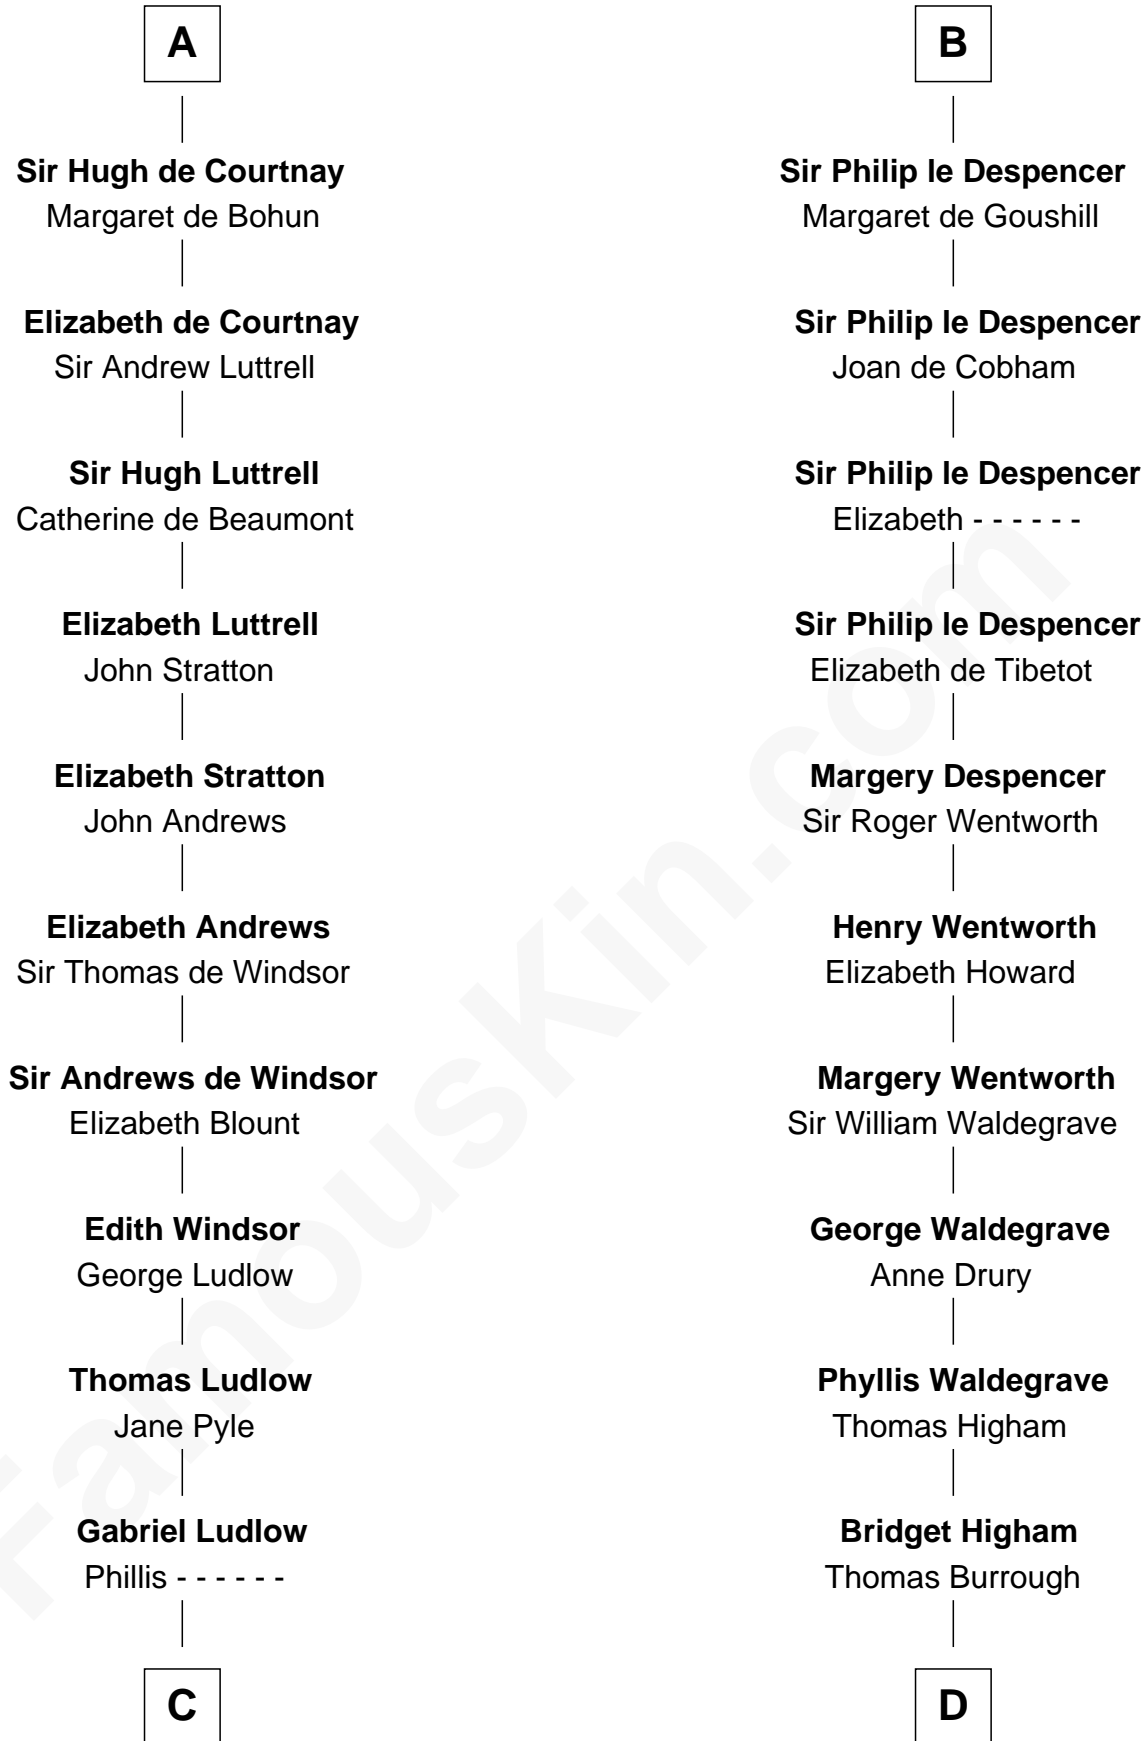

FamousKin.com

Relationship Chart of

Carter Braxton

Signer of the Declaration of Independence

19th cousin 1 time removed of

Rev. George Burroughs

Executed for Witchcraft, Salem 1692

C

Sarah Ludlow
Col. John Carter

Col. Robert Carter
Elizabeth Landon

Mary Carter
George Braxton

Carter Braxton
Signer of Declaration of Independence

D

Rev. George Burrough
Frances Sparrow

Nathaniel Burrough
Rebecca Stiles

Rev. George Burroughs
Salem Witch Trials 1692

FamousKin.com