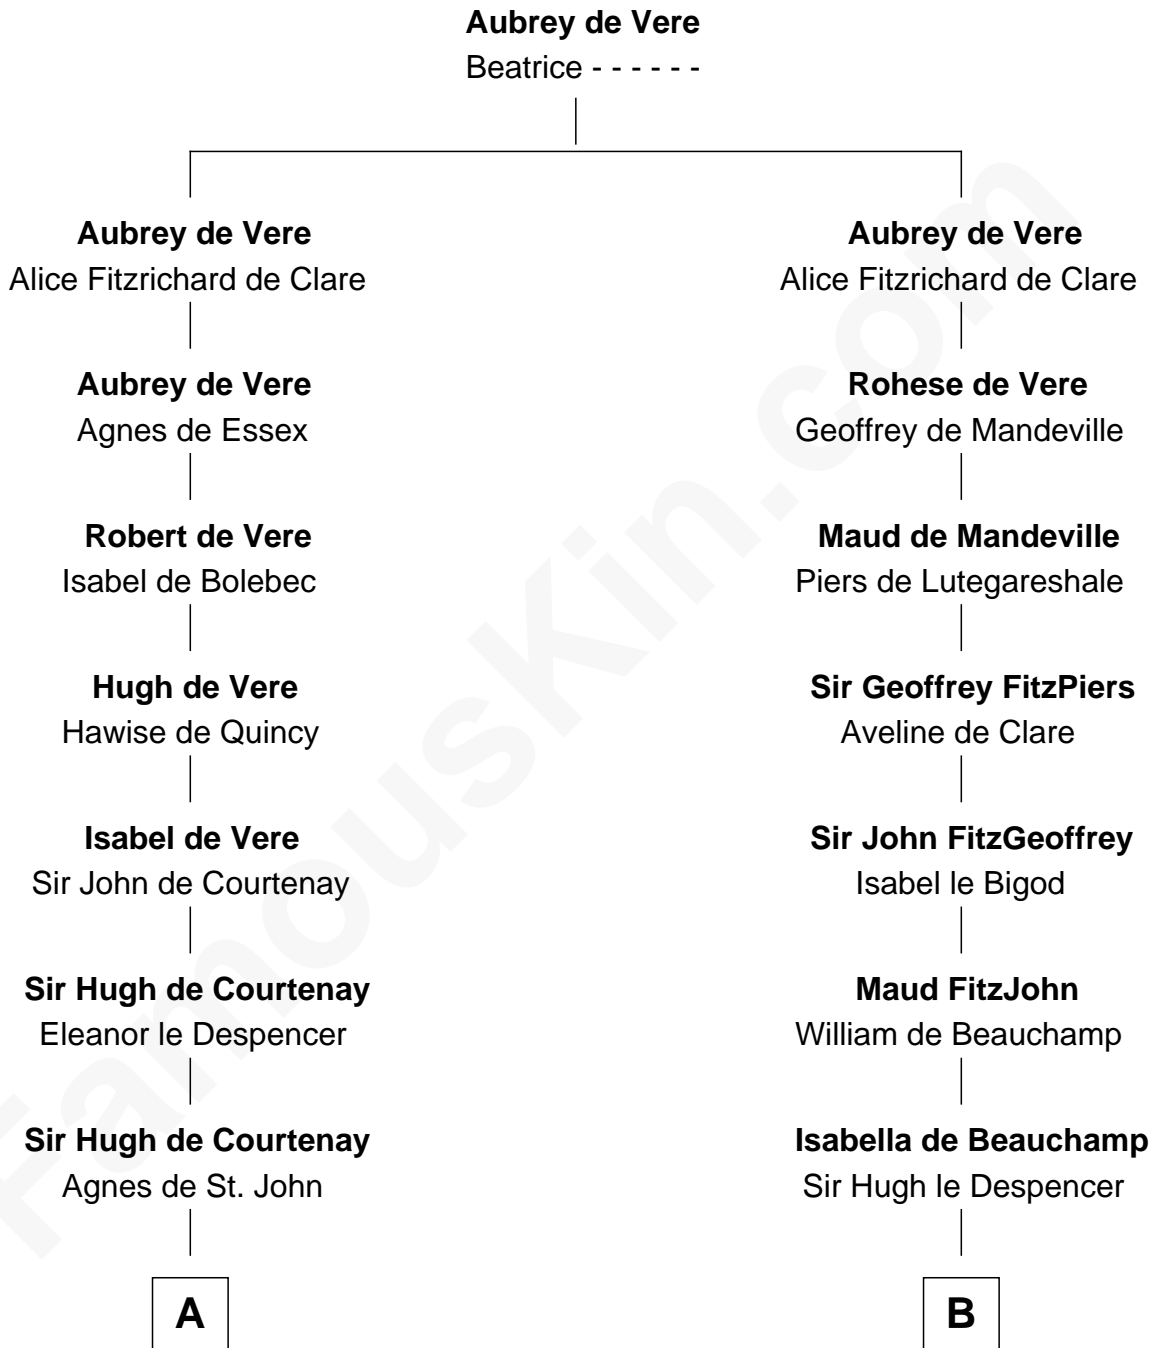

FamousKin.com

Relationship Chart of

Carter Braxton

Signer of the Declaration of Independence

19th cousin 1 time removed of

Rev. George Burroughs

Executed for Witchcraft, Salem 1692

C

Sarah Ludlow
Col. John Carter

Col. Robert Carter
Elizabeth Landon

Mary Carter
George Braxton

Carter Braxton
Signer of Declaration of Independence

D

Rev. George Burrough
Frances Sparrow

Nathaniel Burrough
Rebecca Stiles

Rev. George Burroughs
Salem Witch Trials 1692

FamousKin.com