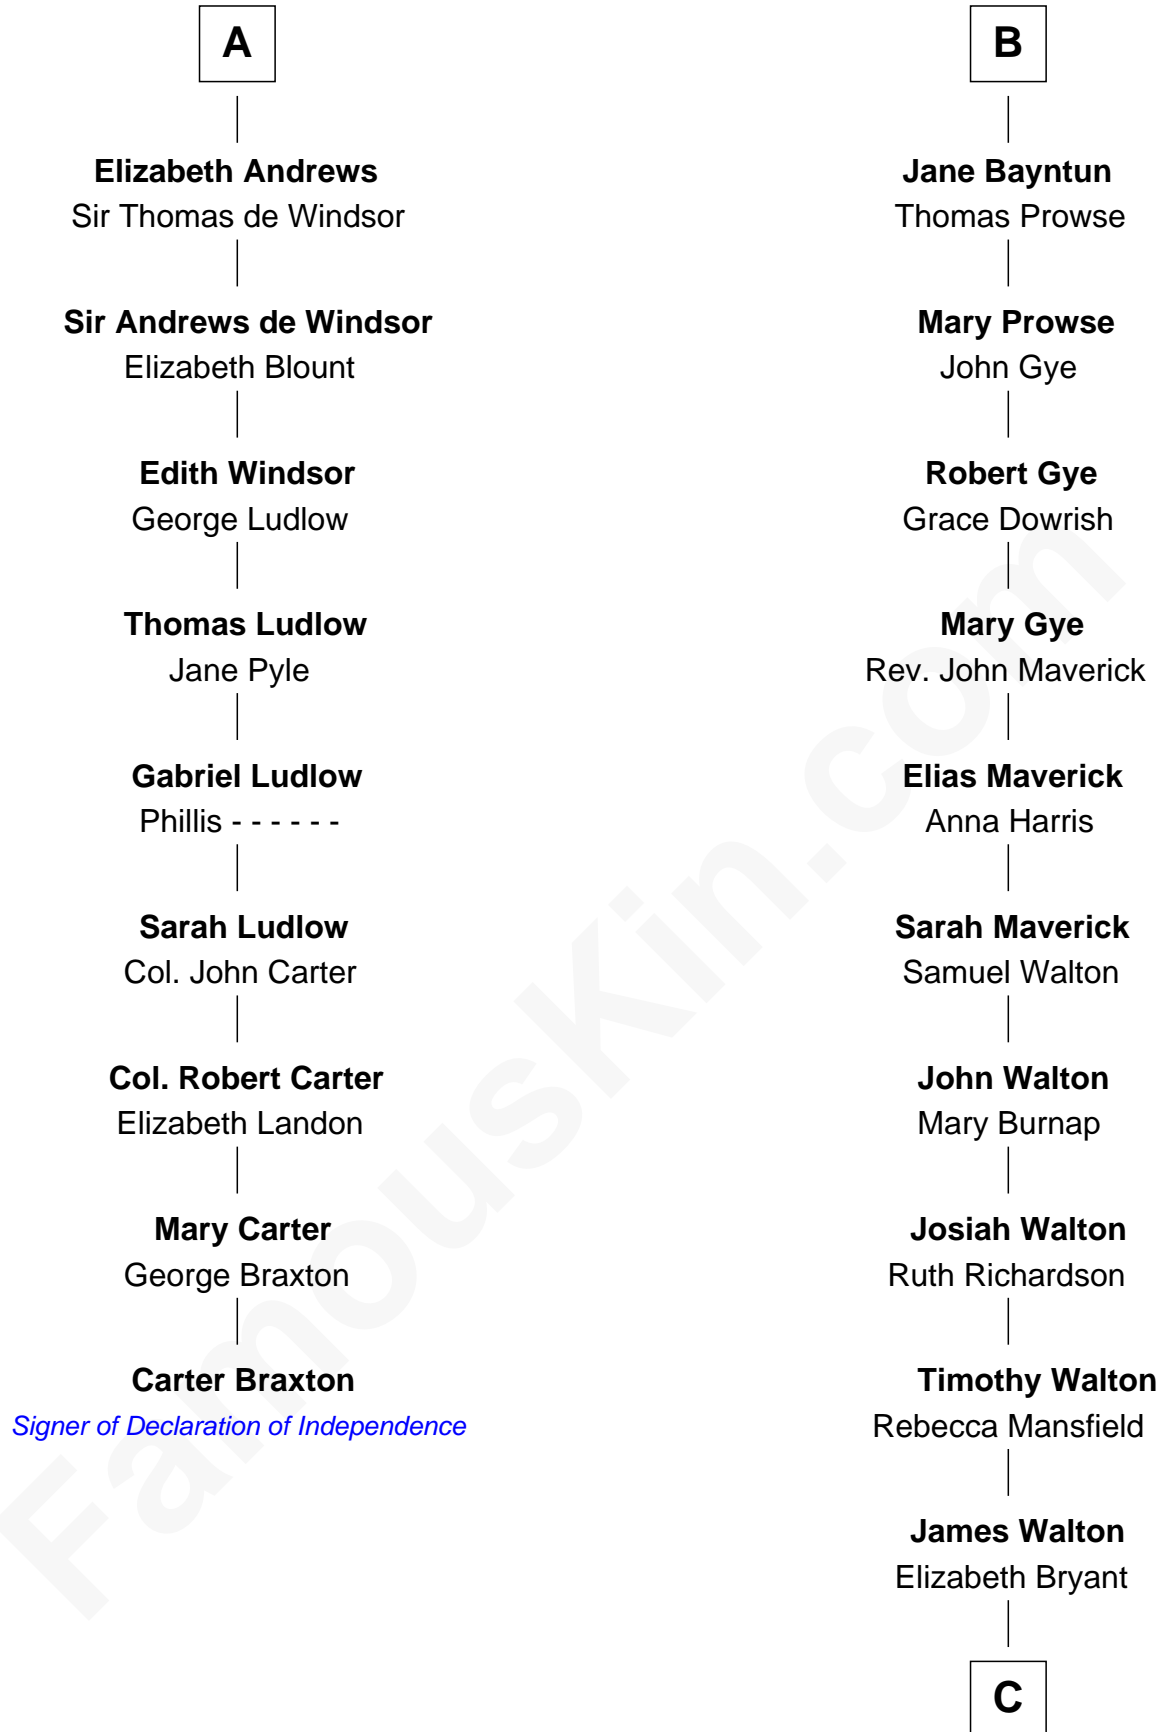

FamousKin.com

Relationship Chart of

Carter Braxton

Signer of the Declaration of Independence

15th cousin 6 times removed of

A. Bartlett Giamatti

Major League Baseball Commissioner

Signer of Declaration of Independence

C

Daniel G. Walton
Elizabeth Jeanette Aborn

Arthur Gould Walton
Mary Ellen Bartlett

Bartlett Walton
Helen Buffum Davidson

Mary Claybaugh Walton
Valentine John Giamatti

A. Bartlett Giamatti
Major League Baseball Commissioner