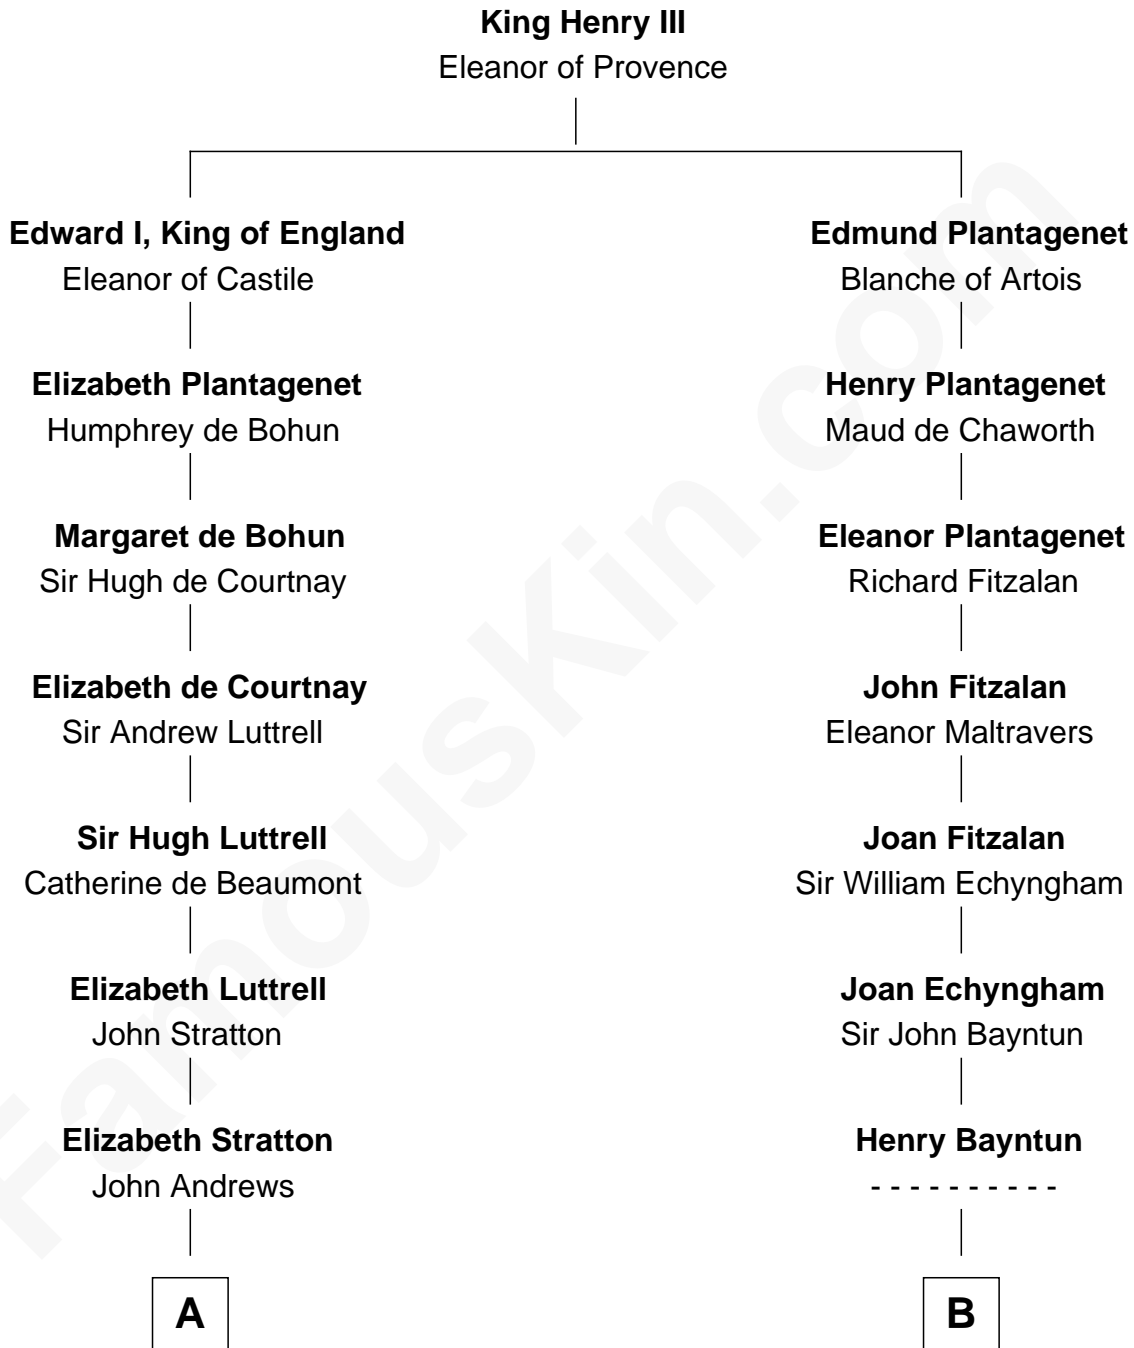

FamousKin.com

Relationship Chart of

Carter Braxton

Signer of the Declaration of Independence

15th cousin 6 times removed of

A. Bartlett Giamatti

Major League Baseball Commissioner

Signer of Declaration of Independence

C

Daniel G. Walton
Elizabeth Jeanette Aborn

Arthur Gould Walton
Mary Ellen Bartlett

Bartlett Walton
Helen Buffum Davidson

Mary Claybaugh Walton
Valentine John Giamatti

A. Bartlett Giamatti
Major League Baseball Commissioner