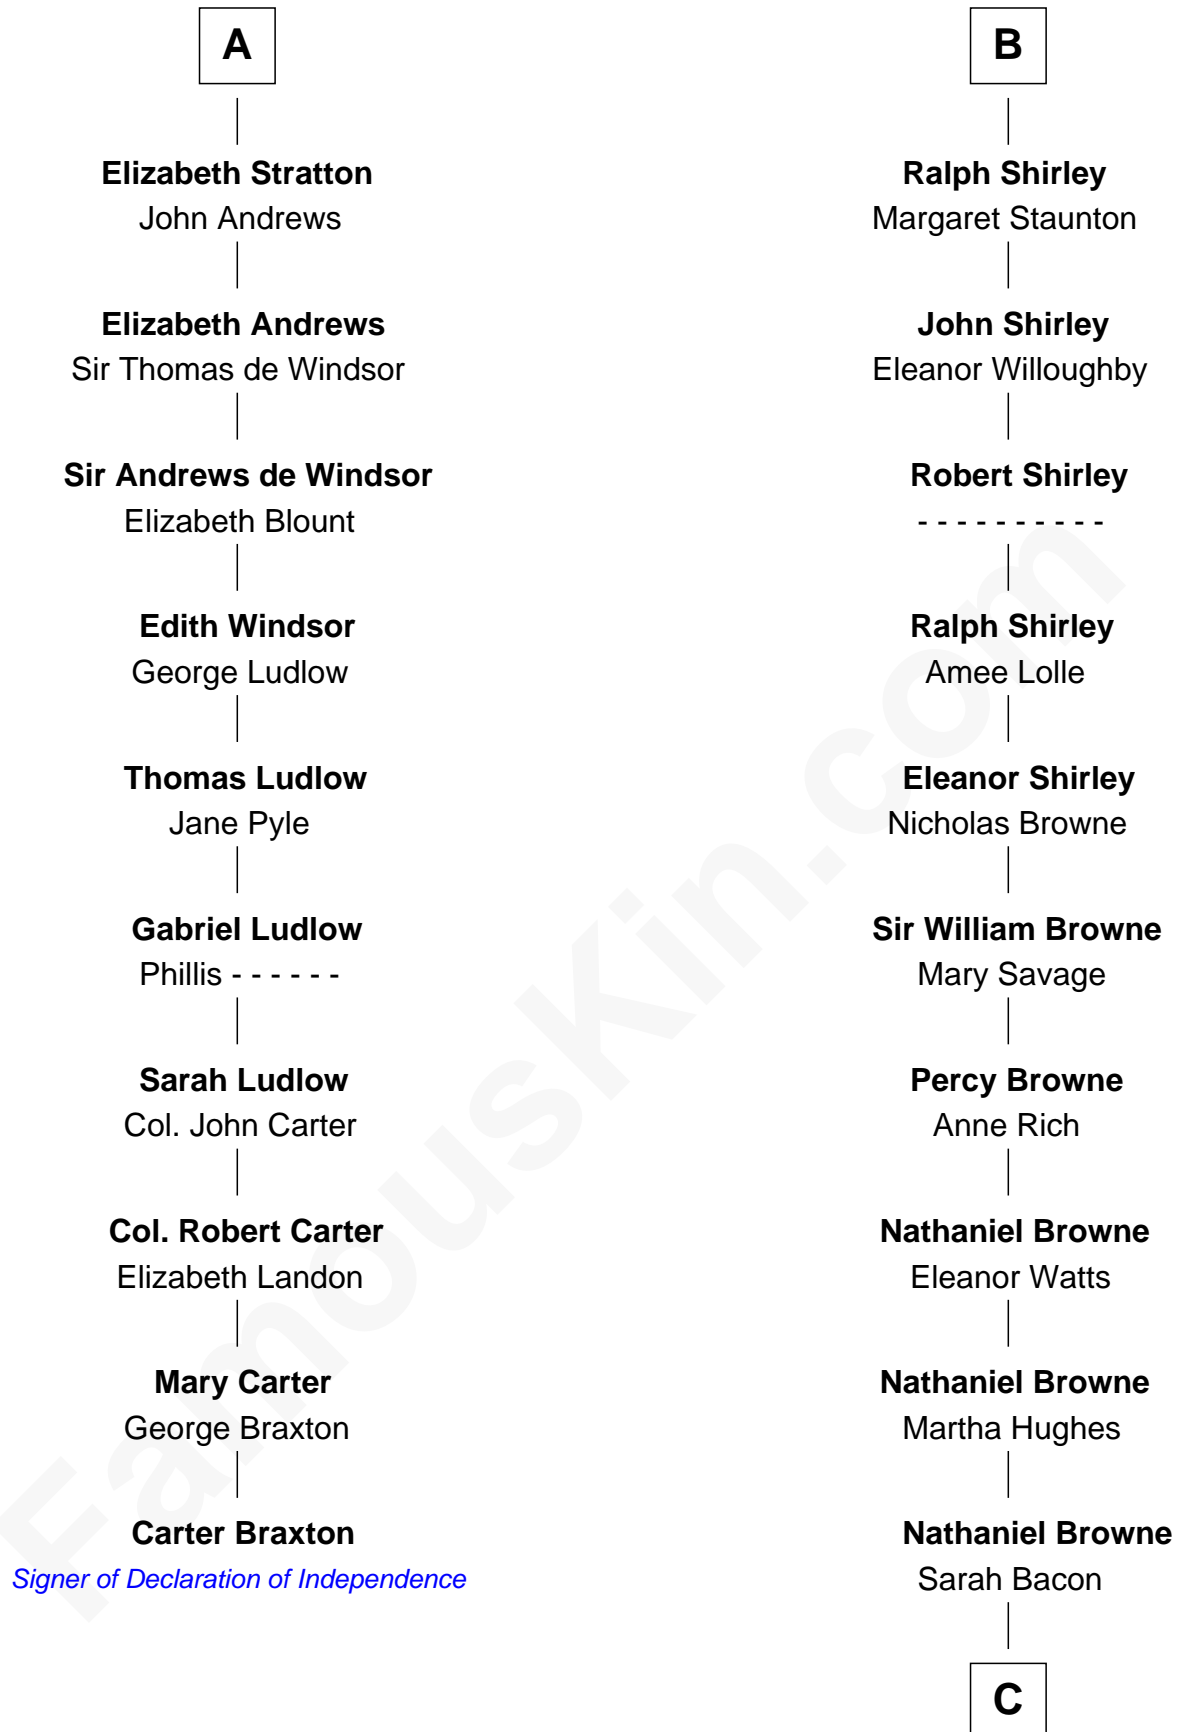

FamousKin.com

Relationship Chart of

Carter Braxton

Signer of the Declaration of Independence

16th cousin 5 times removed of

William Henry Moore

Co-Founder, U.S. Steel and Nabisco

C

Sarah Browne
George Beckwith

George Beckwith
Rachel Marsh

George Beckwith
Mary Bradley

Rachael Arvilla Beckwith
Nathaniel Ford Moore

William Henry Moore
Co-Founder, U.S. Steel and Nabisco

FamousKin.com