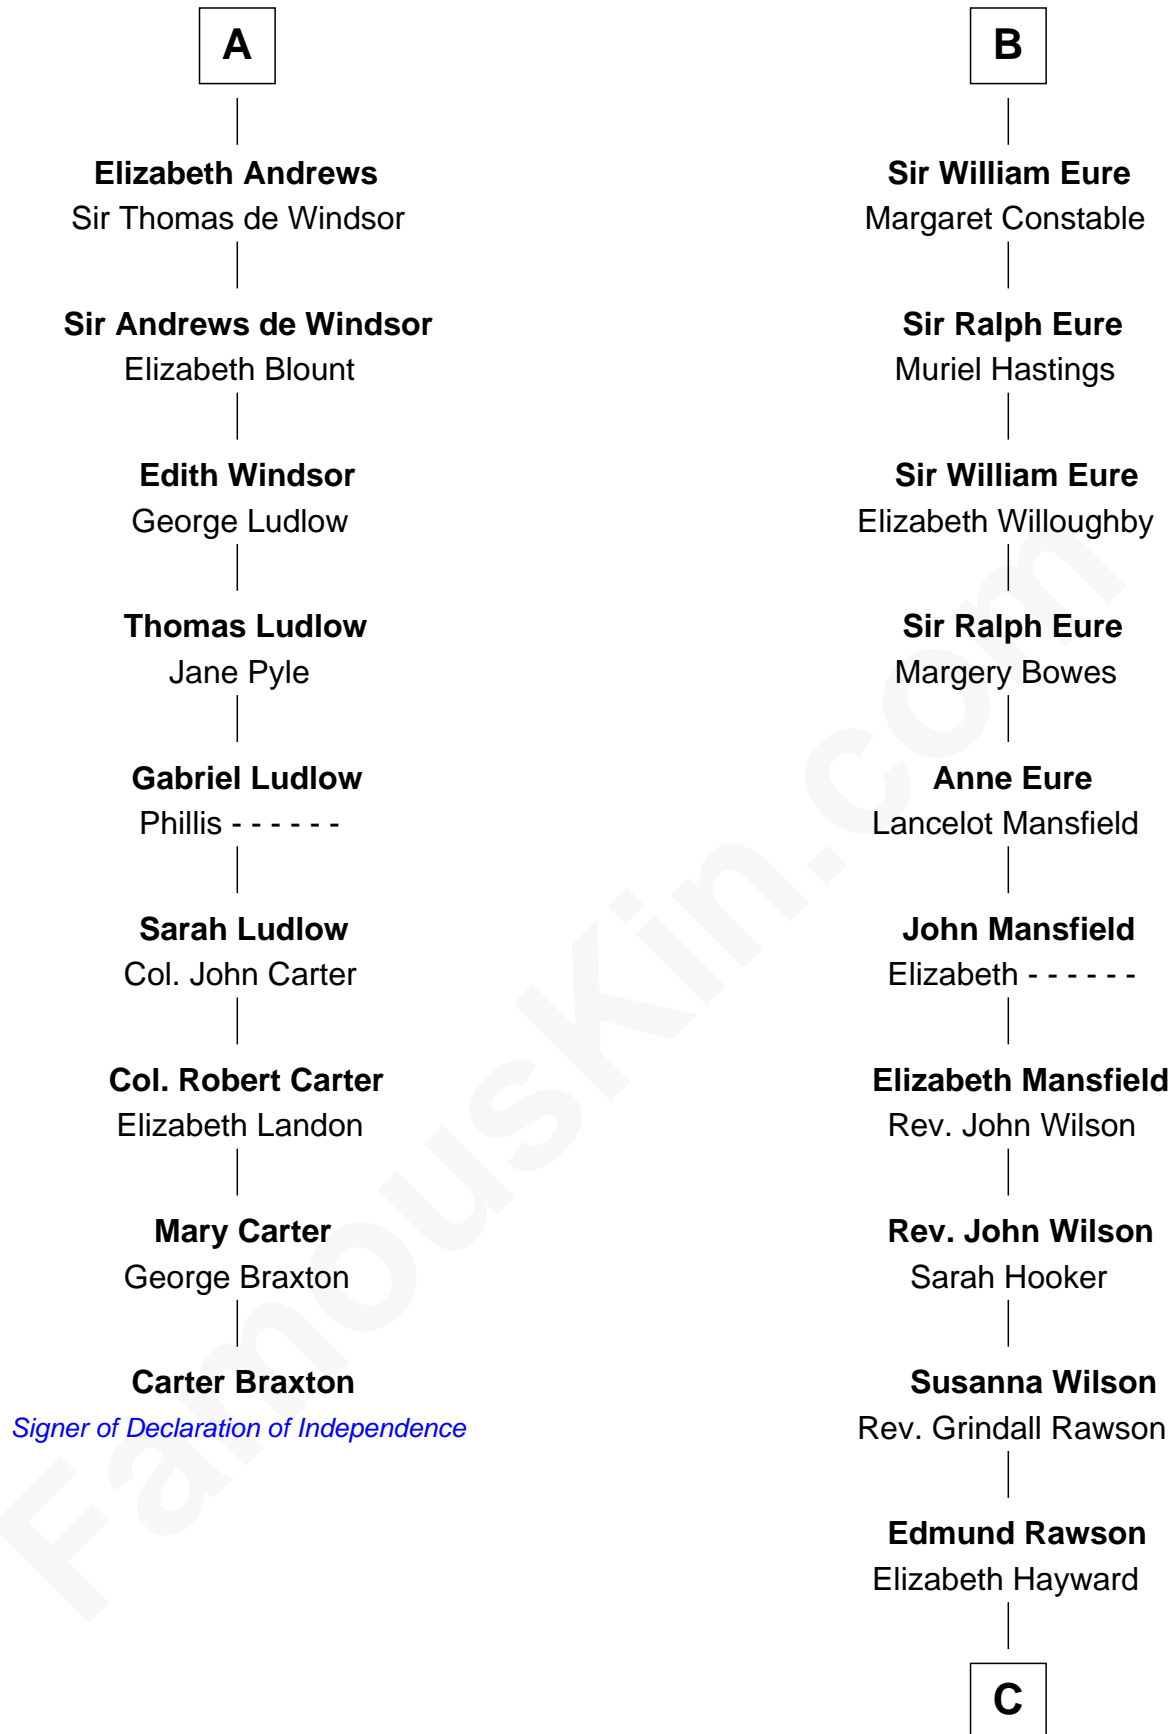

FamousKin.com

Relationship Chart of

Carter Braxton

Signer of the Declaration of Independence

15th cousin 6 times removed of

William Howard Taft

27th U.S. President

Sir Humphrey de Bohun

Eleanor de Braiose

C

|
Abner Rawson

Mary Allen

|
Rhoda Rawson

Aaron Taft

|
Peter Rawson Taft

Sylvia Howard

|
Alphonso Taft

Louisa Maria Torrey

|
William Howard Taft

27th U.S. President