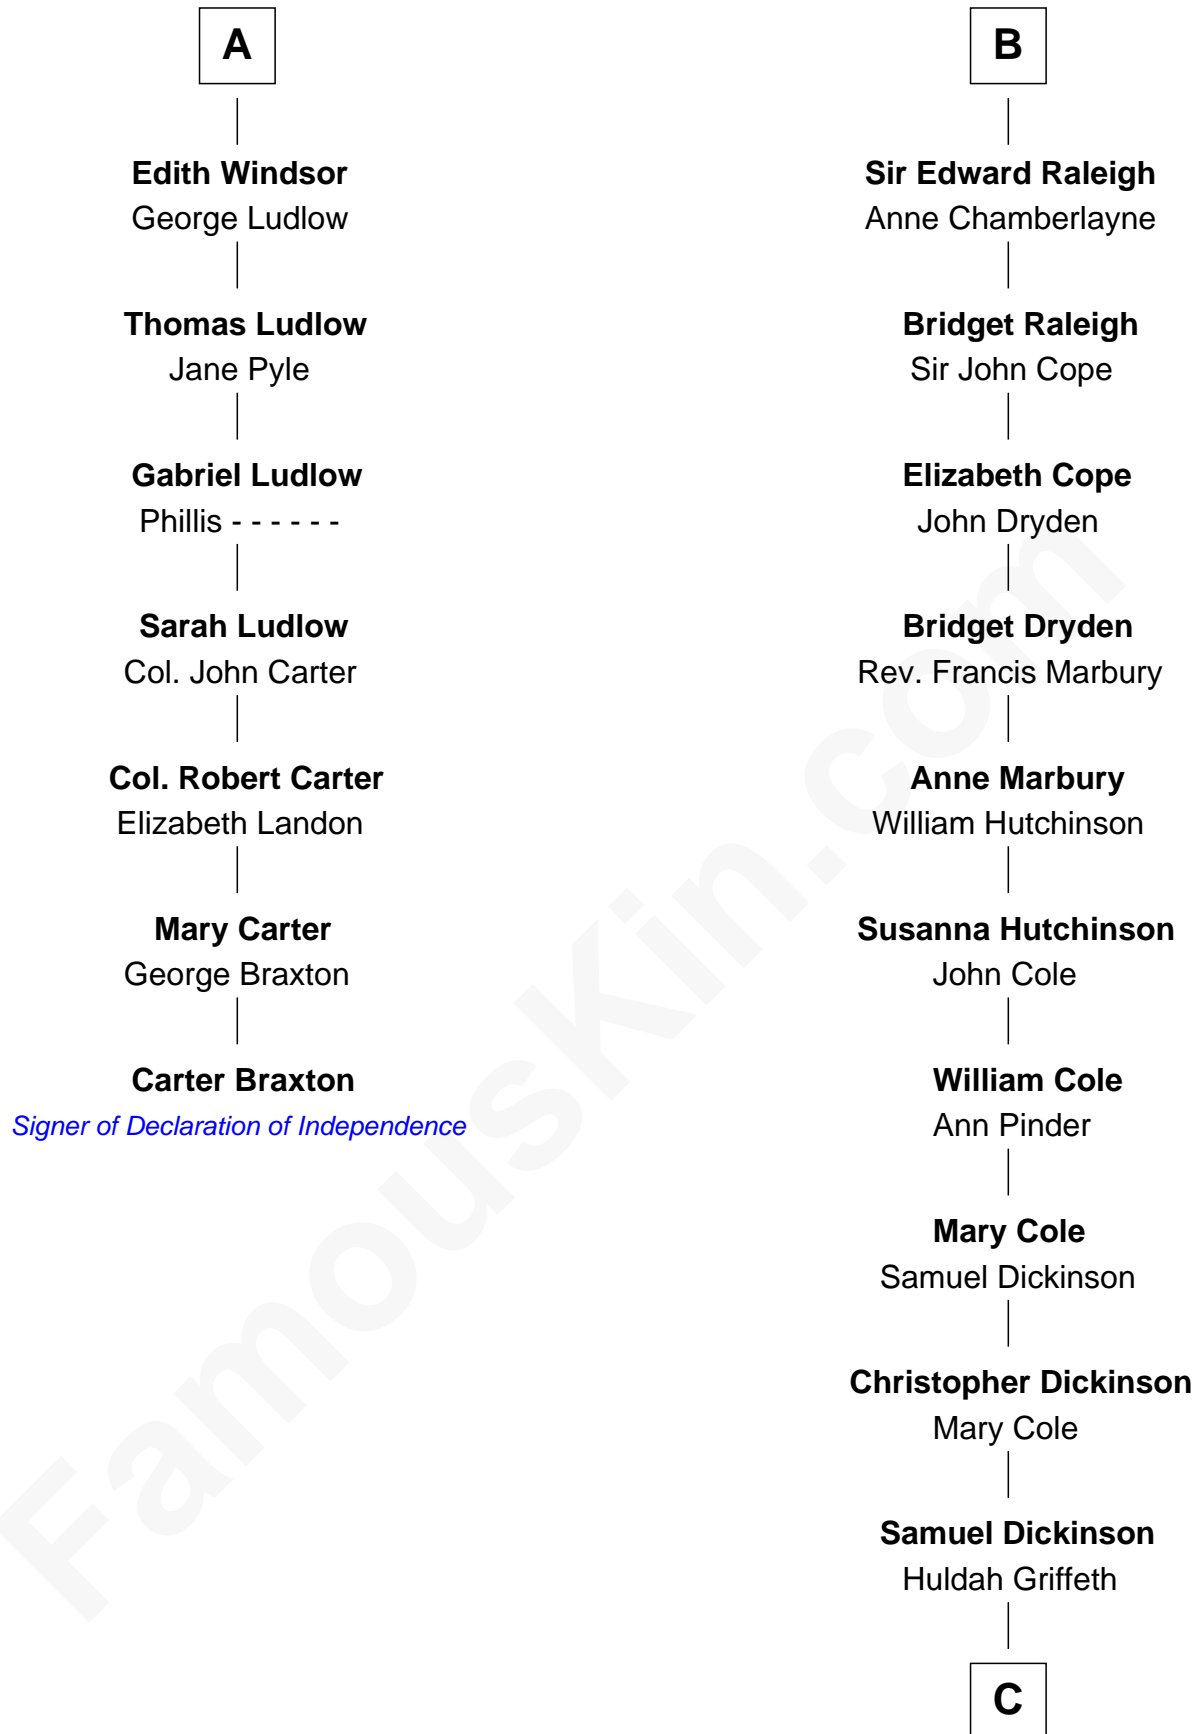

FamousKin.com

Relationship Chart of

Carter Braxton

Signer of the Declaration of Independence

13th cousin 8 times removed of

George Romney

43rd Governor of Michigan

Humphrey de Bohun

Elizabeth Plantagenet

C

Charity Dickinson

Jared Pratt

Parley Parker Pratt

Mary Woods

Helaman Pratt

Anna Johanna Dorothy Wilcken

Anna Amelia Pratt

Gaskell Samuel Romney

George Romney

43rd Governor of Michigan

FamousKin.com