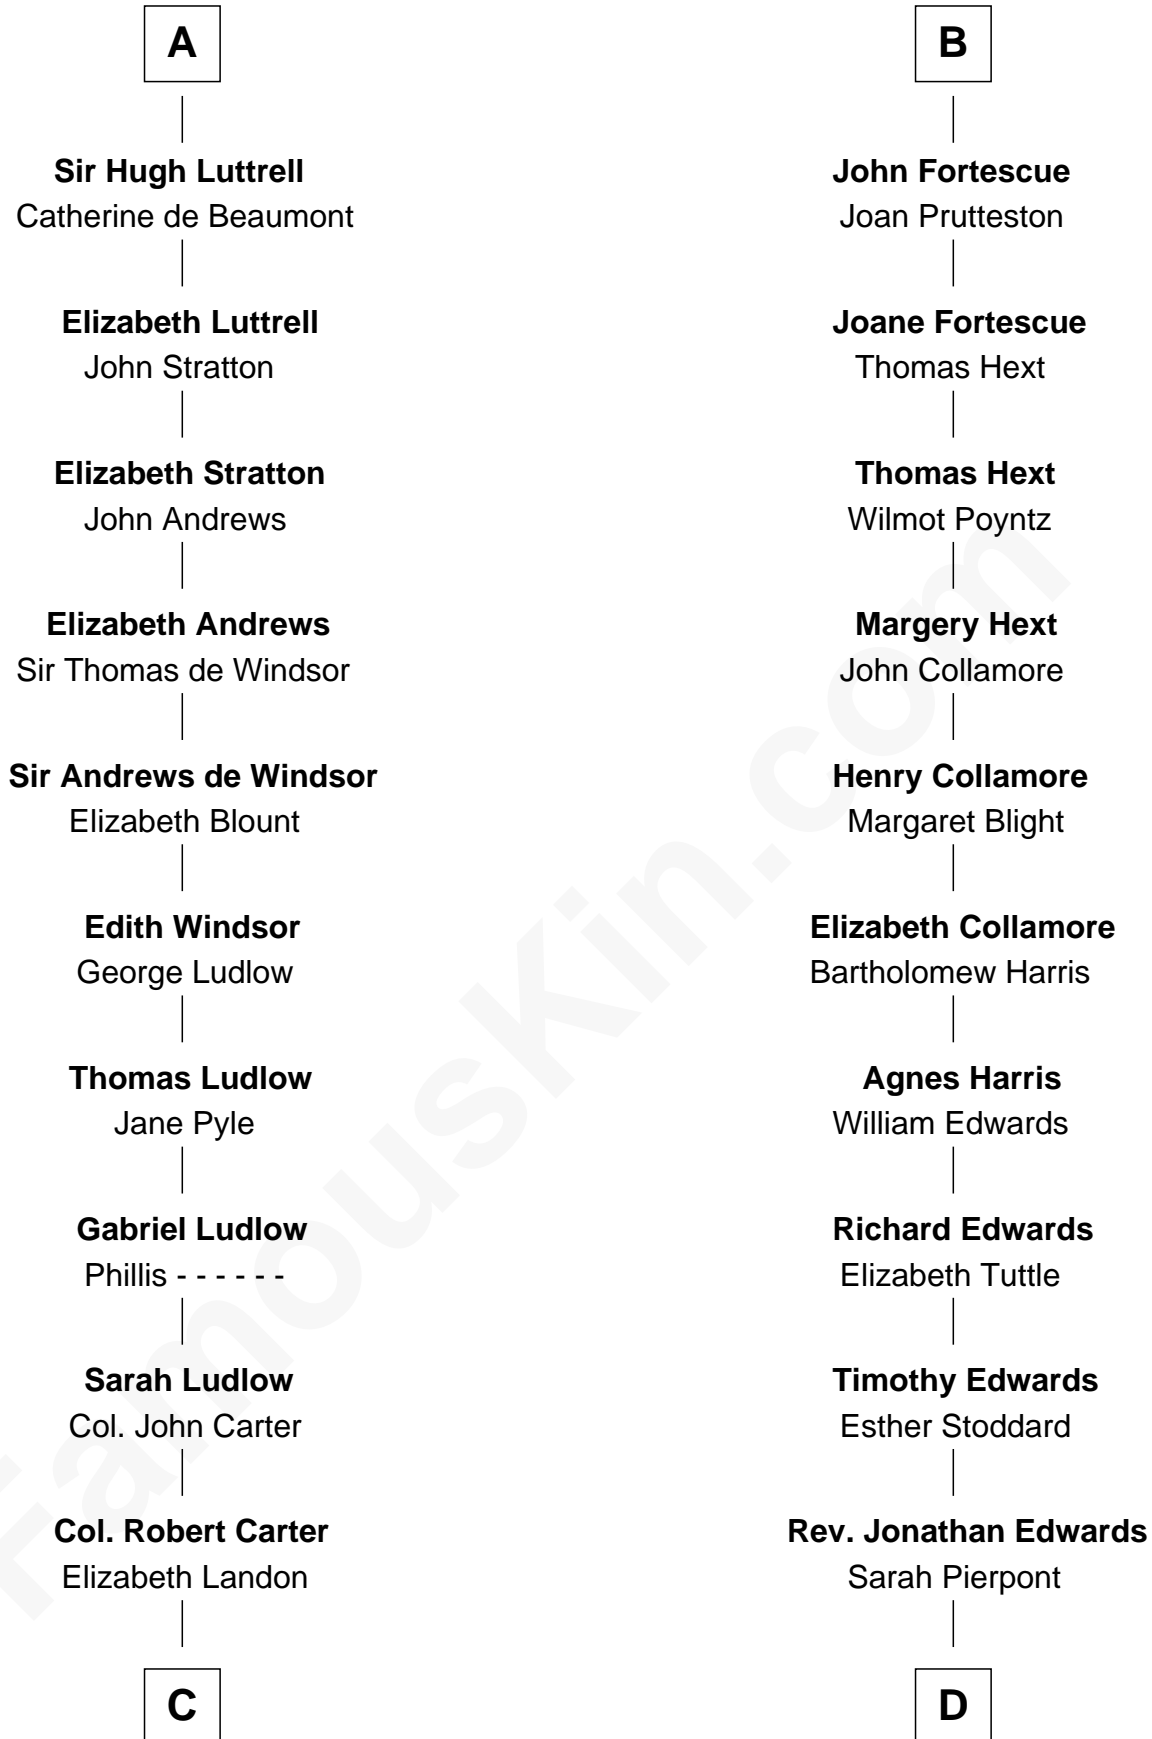

## Relationship Chart of

### Carter Braxton

*Signer of the Declaration of Independence*

18th cousin of

### Aaron Burr

*Killed Alexander Hamilton*

**Sir Geoffrey FitzPiers**

*with wife*  
*Beatrix de Say*

*with wife*  
*Aveline de Clare*

**C**

**Mary Carter**  
George Braxton

**Carter Braxton**