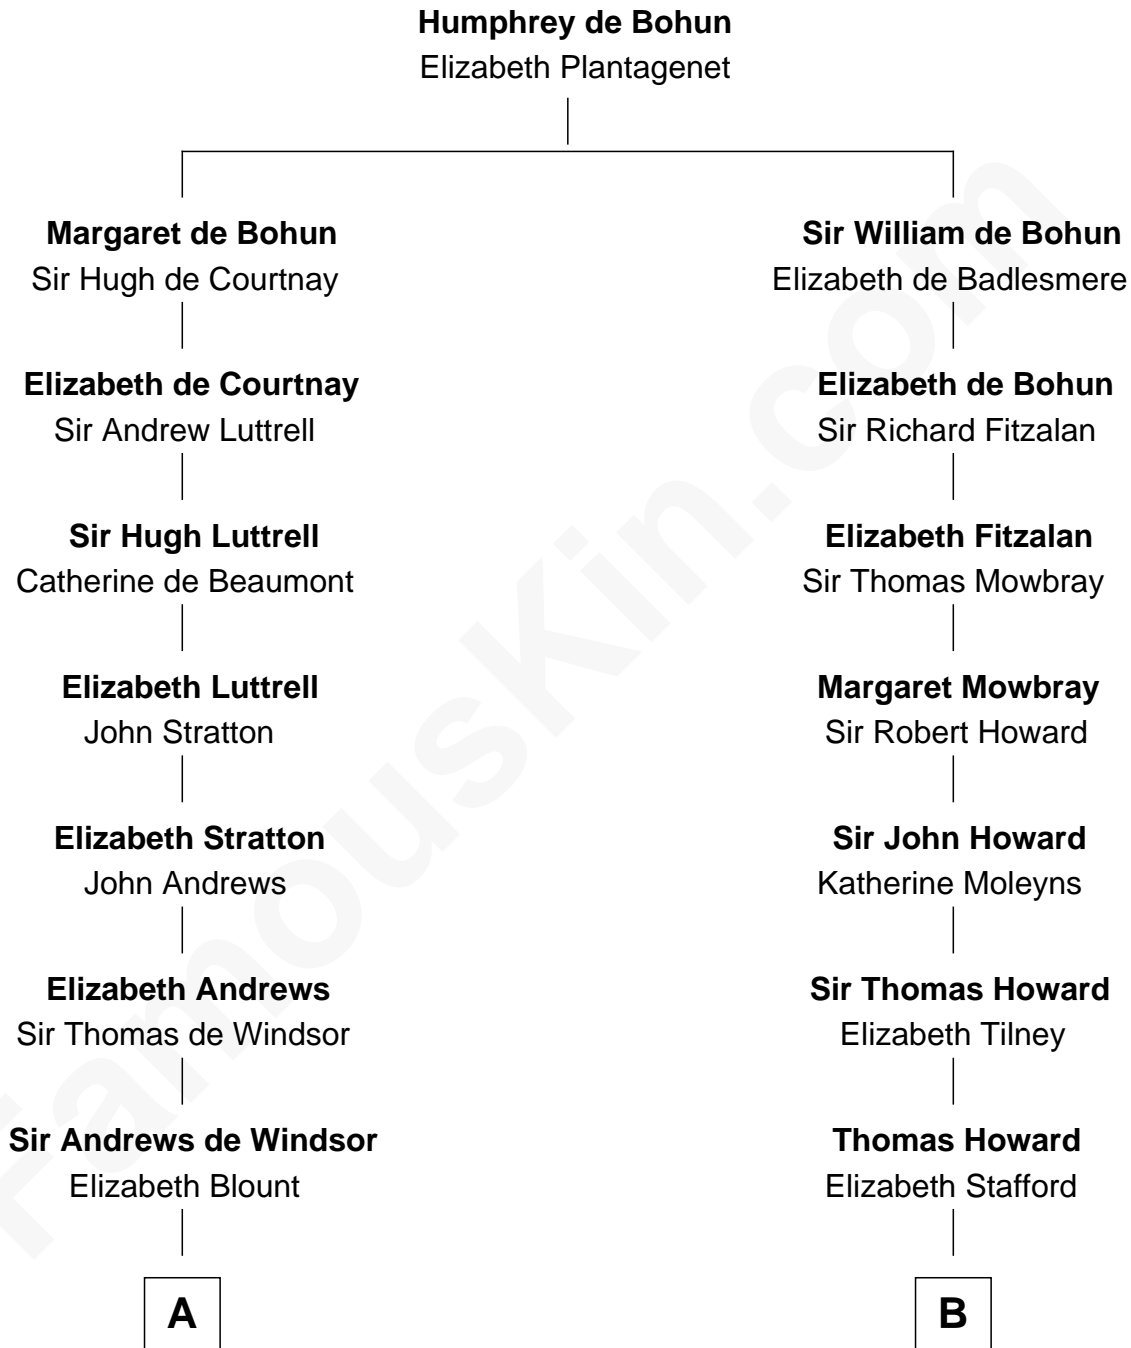

## Relationship Chart of

### Carter Braxton

*Signer of the Declaration of Independence*

13th cousin 4 times removed of

**Francis Scott Key**

*Author of "The Star Spangled Banner"*

**A**

**Edith Windsor**  
George Ludlow

**Thomas Ludlow**  
Jane Pyle

**Gabriel Ludlow**  
Phillis - - - - -

**Sarah Ludlow**  
Col. John Carter

**Col. Robert Carter**  
Elizabeth Landon

**Mary Carter**  
George Braxton

**Carter Braxton**  
*Signer of Declaration of Independence*