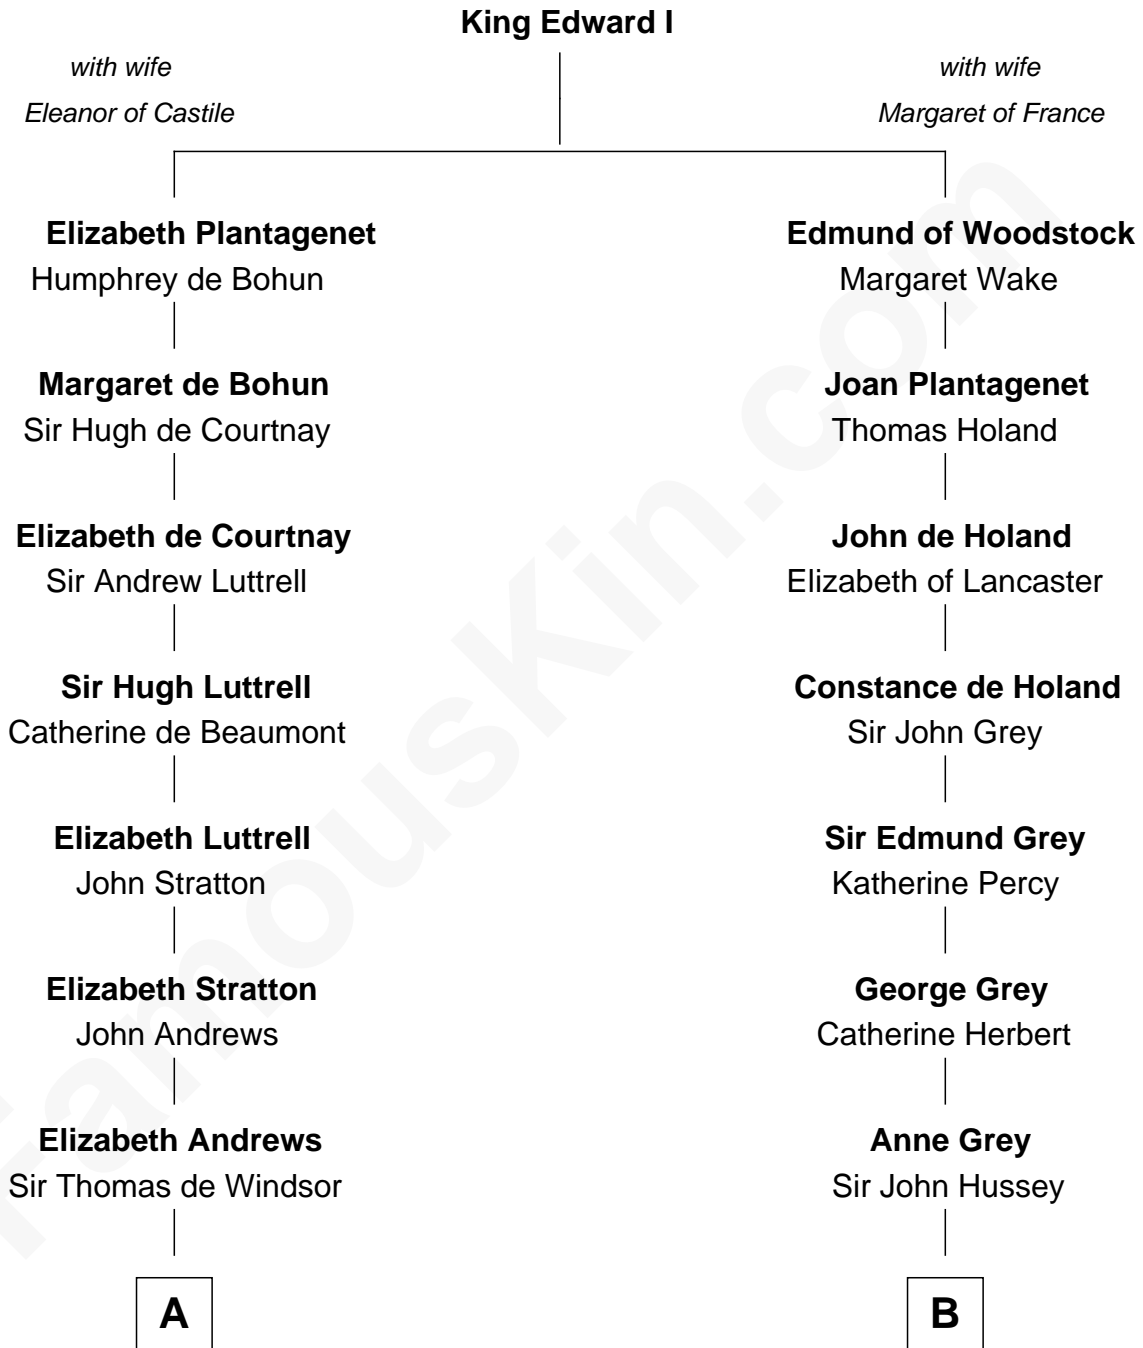

FamousKin.com

Relationship Chart of

Carter Braxton

Signer of the Declaration of Independence

14th cousin 6 times removed of

Camilla Parker Bowles

Queen Consort of the United Kingdom

C

George Keppel

Alice Frederica Edmonstone

Sonia Rosemary Keppel

Roland Calvert Cubitt

Rosalind Maud Cubitt

Bruce Middleton Hope Shand

Camilla Parker Bowles

Queen Consort