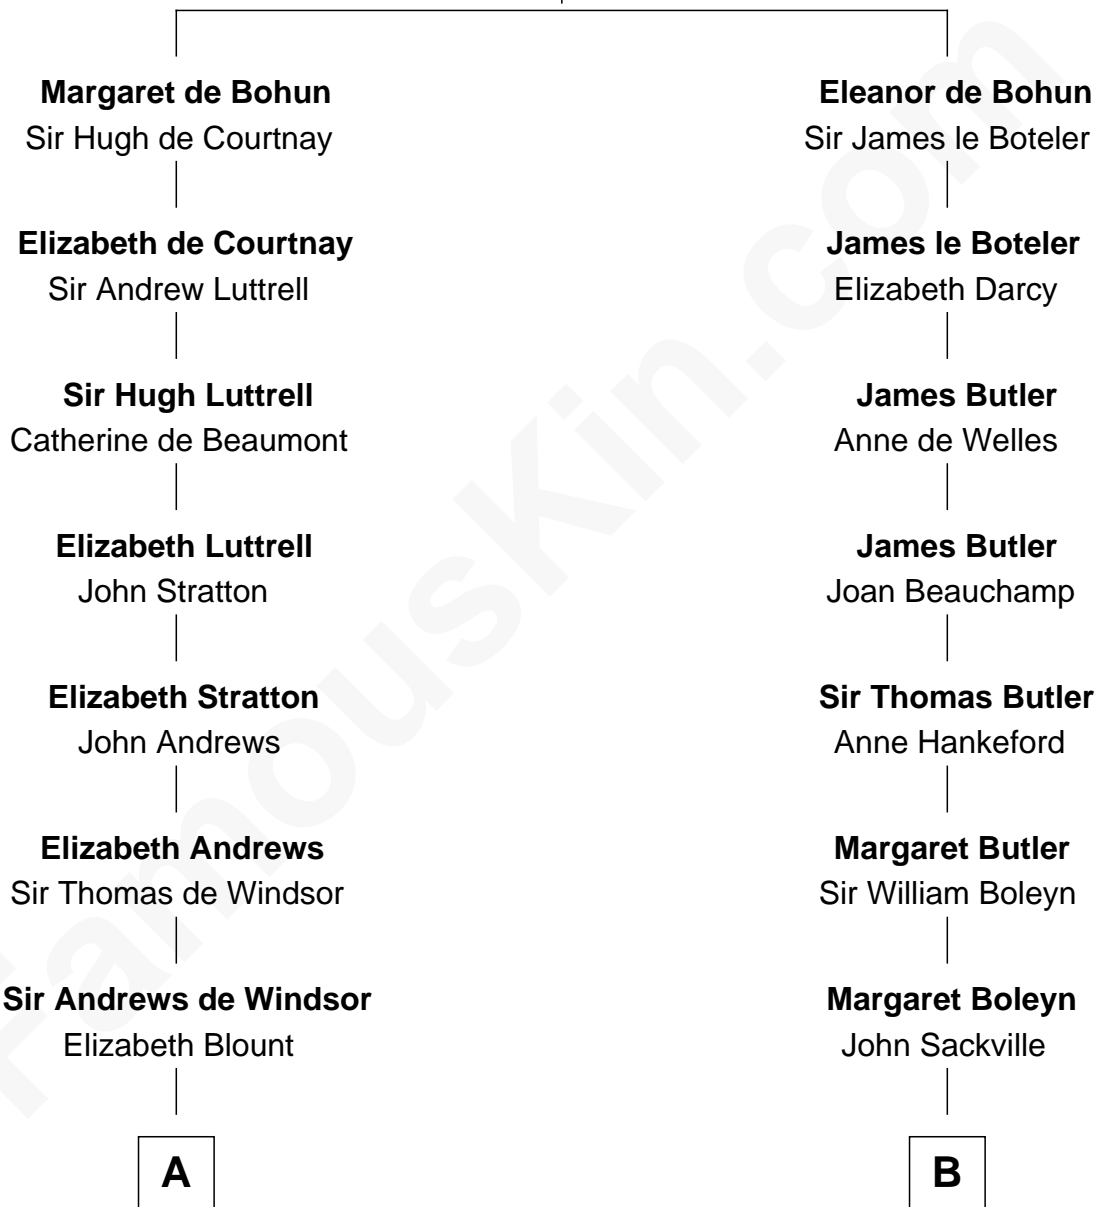

## Relationship Chart of

### Carter Braxton

*Signer of the Declaration of Independence*

**13th cousin 8 times removed of**

**Camilla Parker Bowles**

*Queen Consort of the United Kingdom*

**Humphrey de Bohun**  
Elizabeth Plantagenet