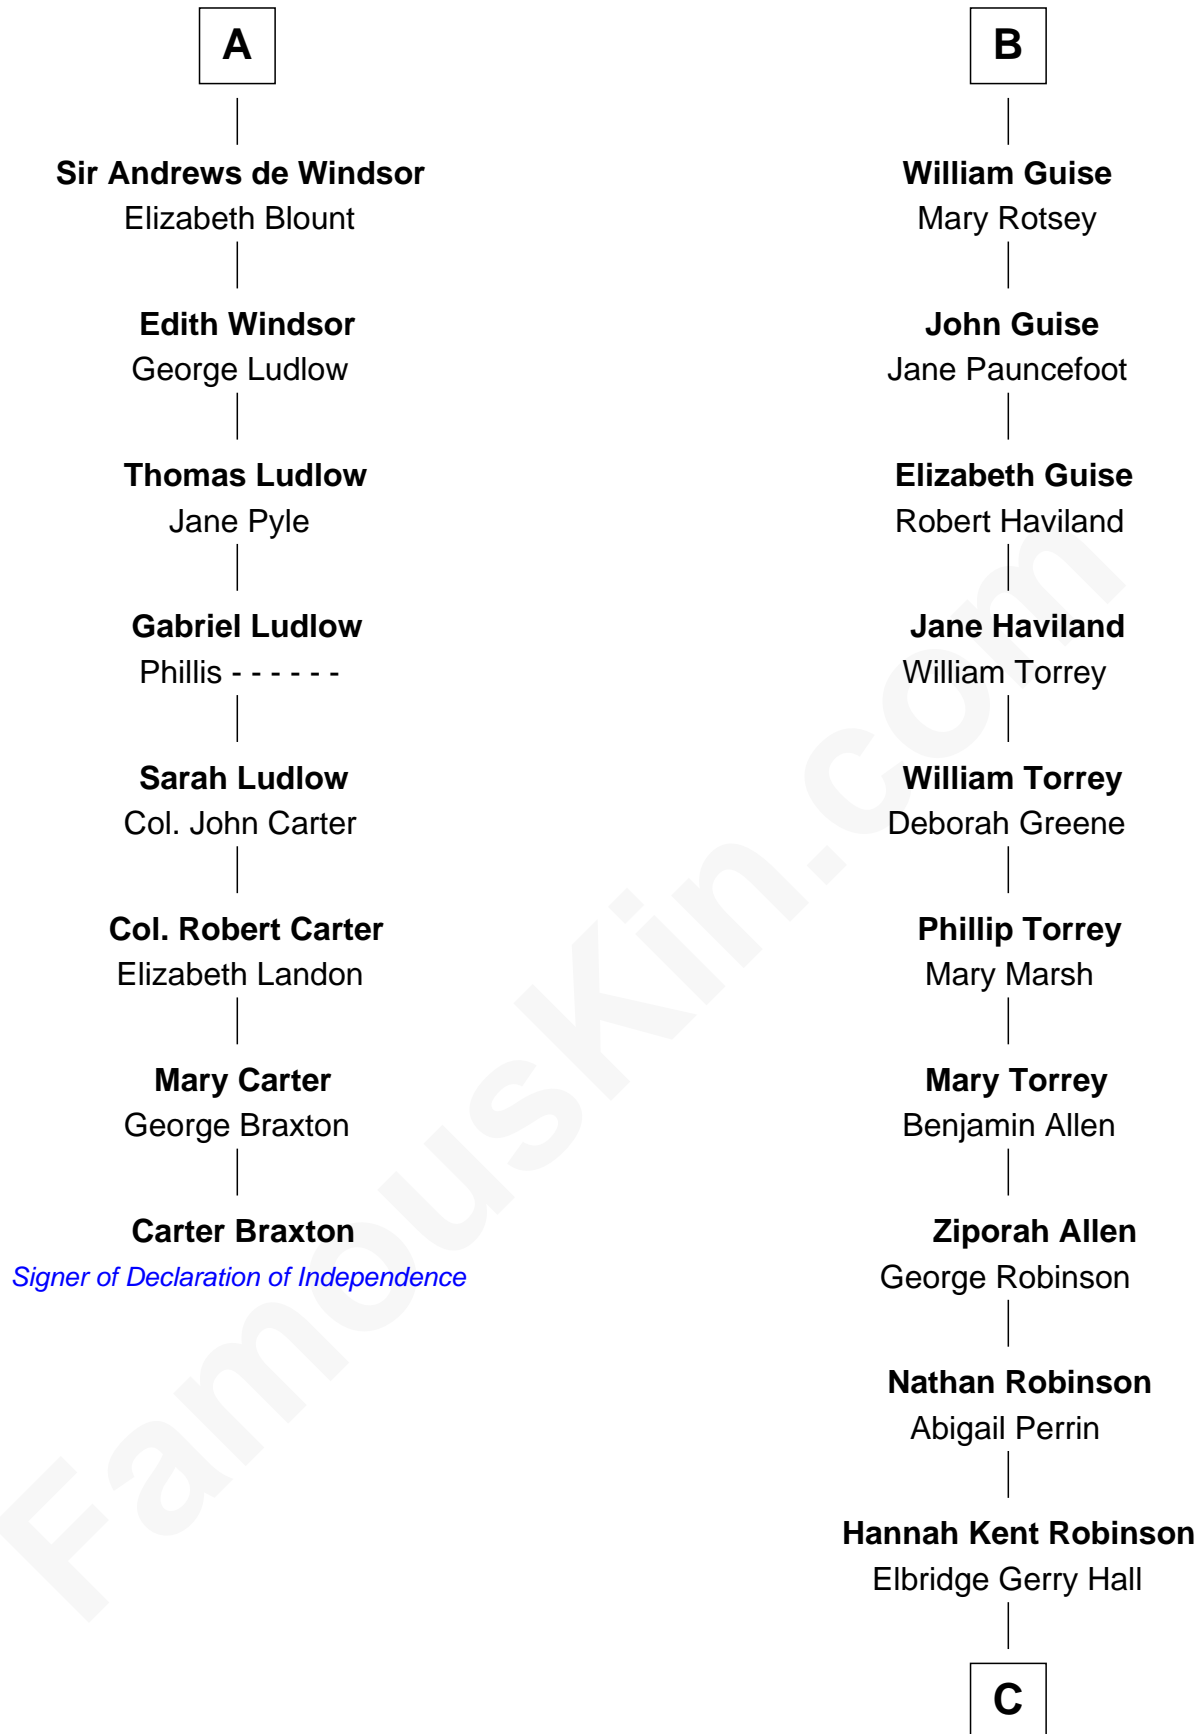

FamousKin.com

Relationship Chart of

Carter Braxton

Signer of the Declaration of Independence

14th cousin 6 times removed of

Raquel Welch
Movie Actress

C

Justin Smith Hall

Sarah Mehitable Stanford

Emery Stanford Hall

Clara Louise Adams

Josephine Sarah Hall

Armando Carlos Tejada

Raquel Welch

aka Raquel Welch

FamousKin.com