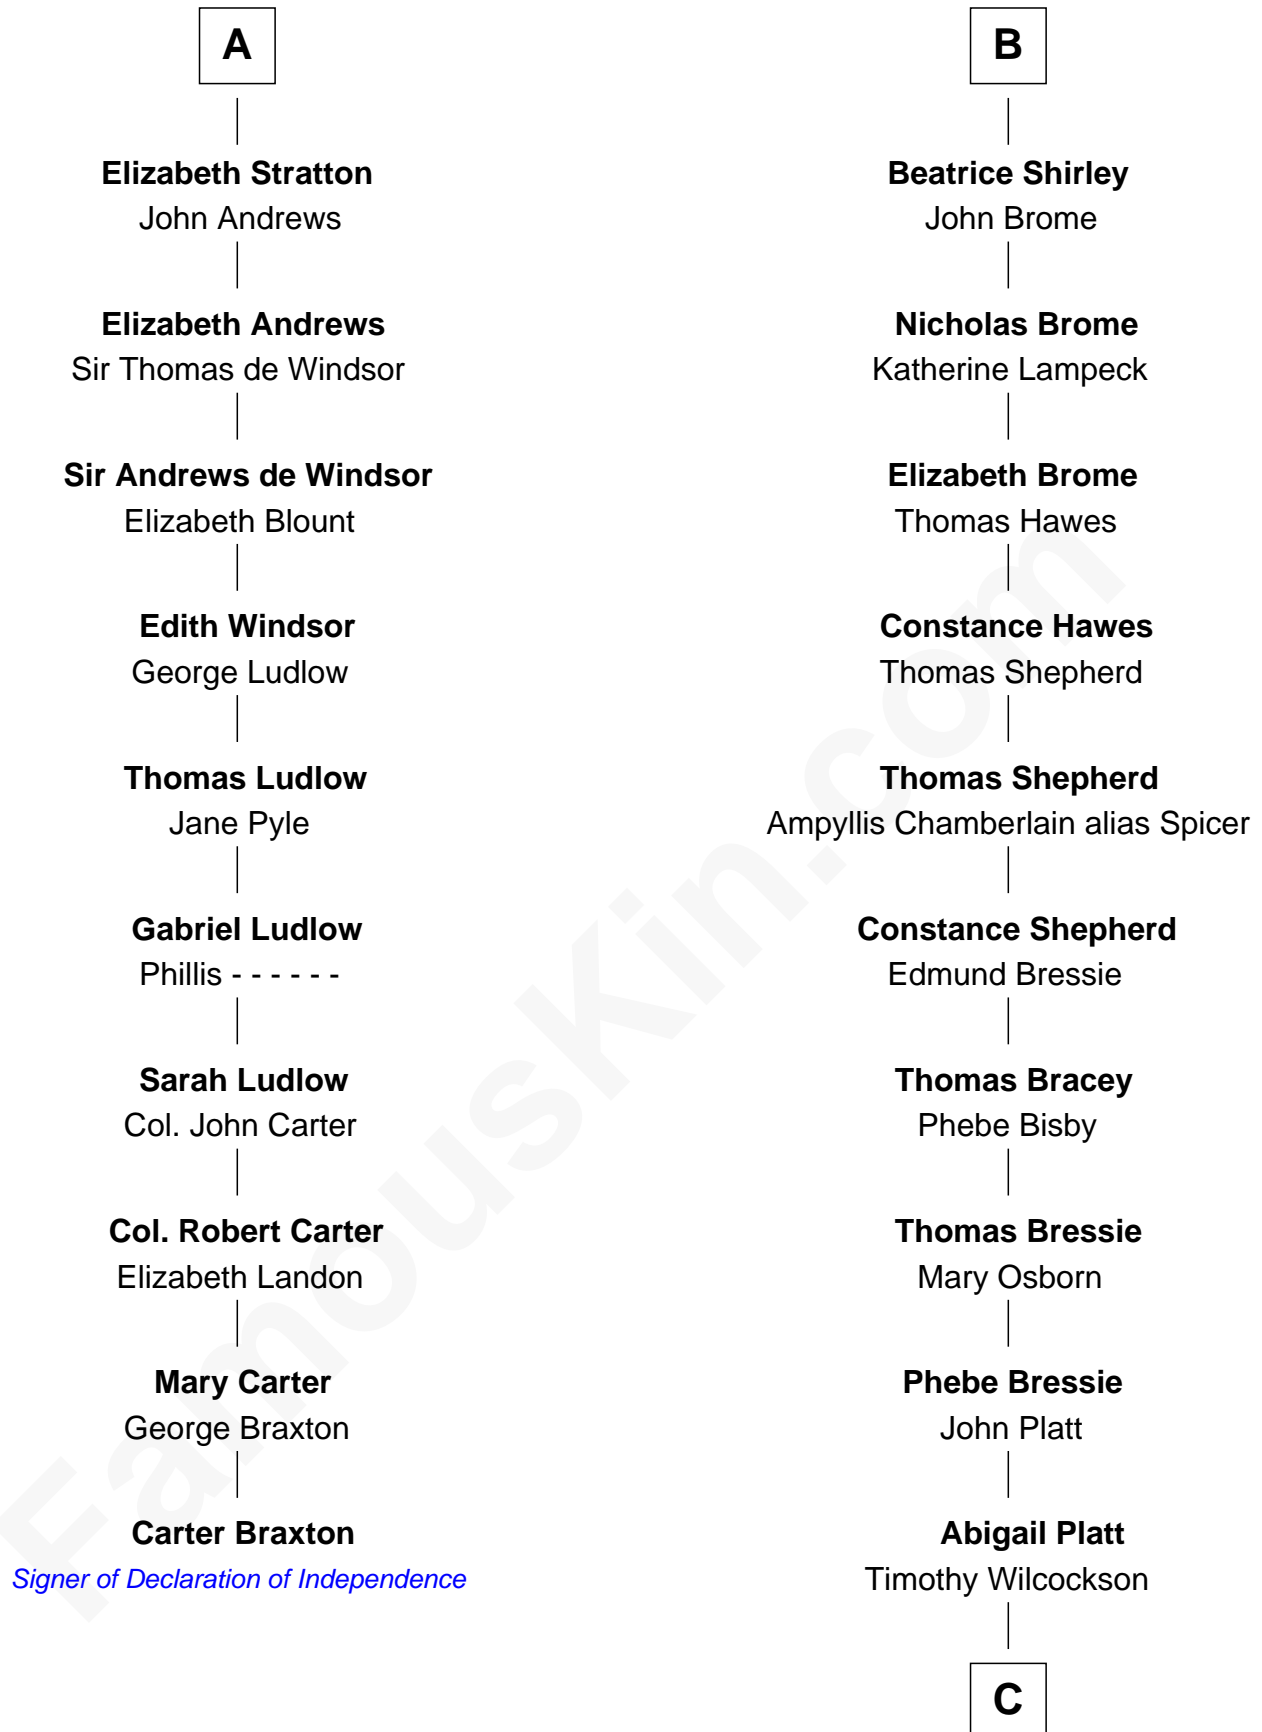

## Relationship Chart of

### Carter Braxton

*Signer of the Declaration of Independence*

**16th cousin 5 times removed of**

### Helen (Herron) Taft

*First Lady of President William H. Taft*

**C**

**Joanna Wilcockson**

David Welles

**Charity Welles**

Rev. Isaac Clinton

**Maria Clinton**