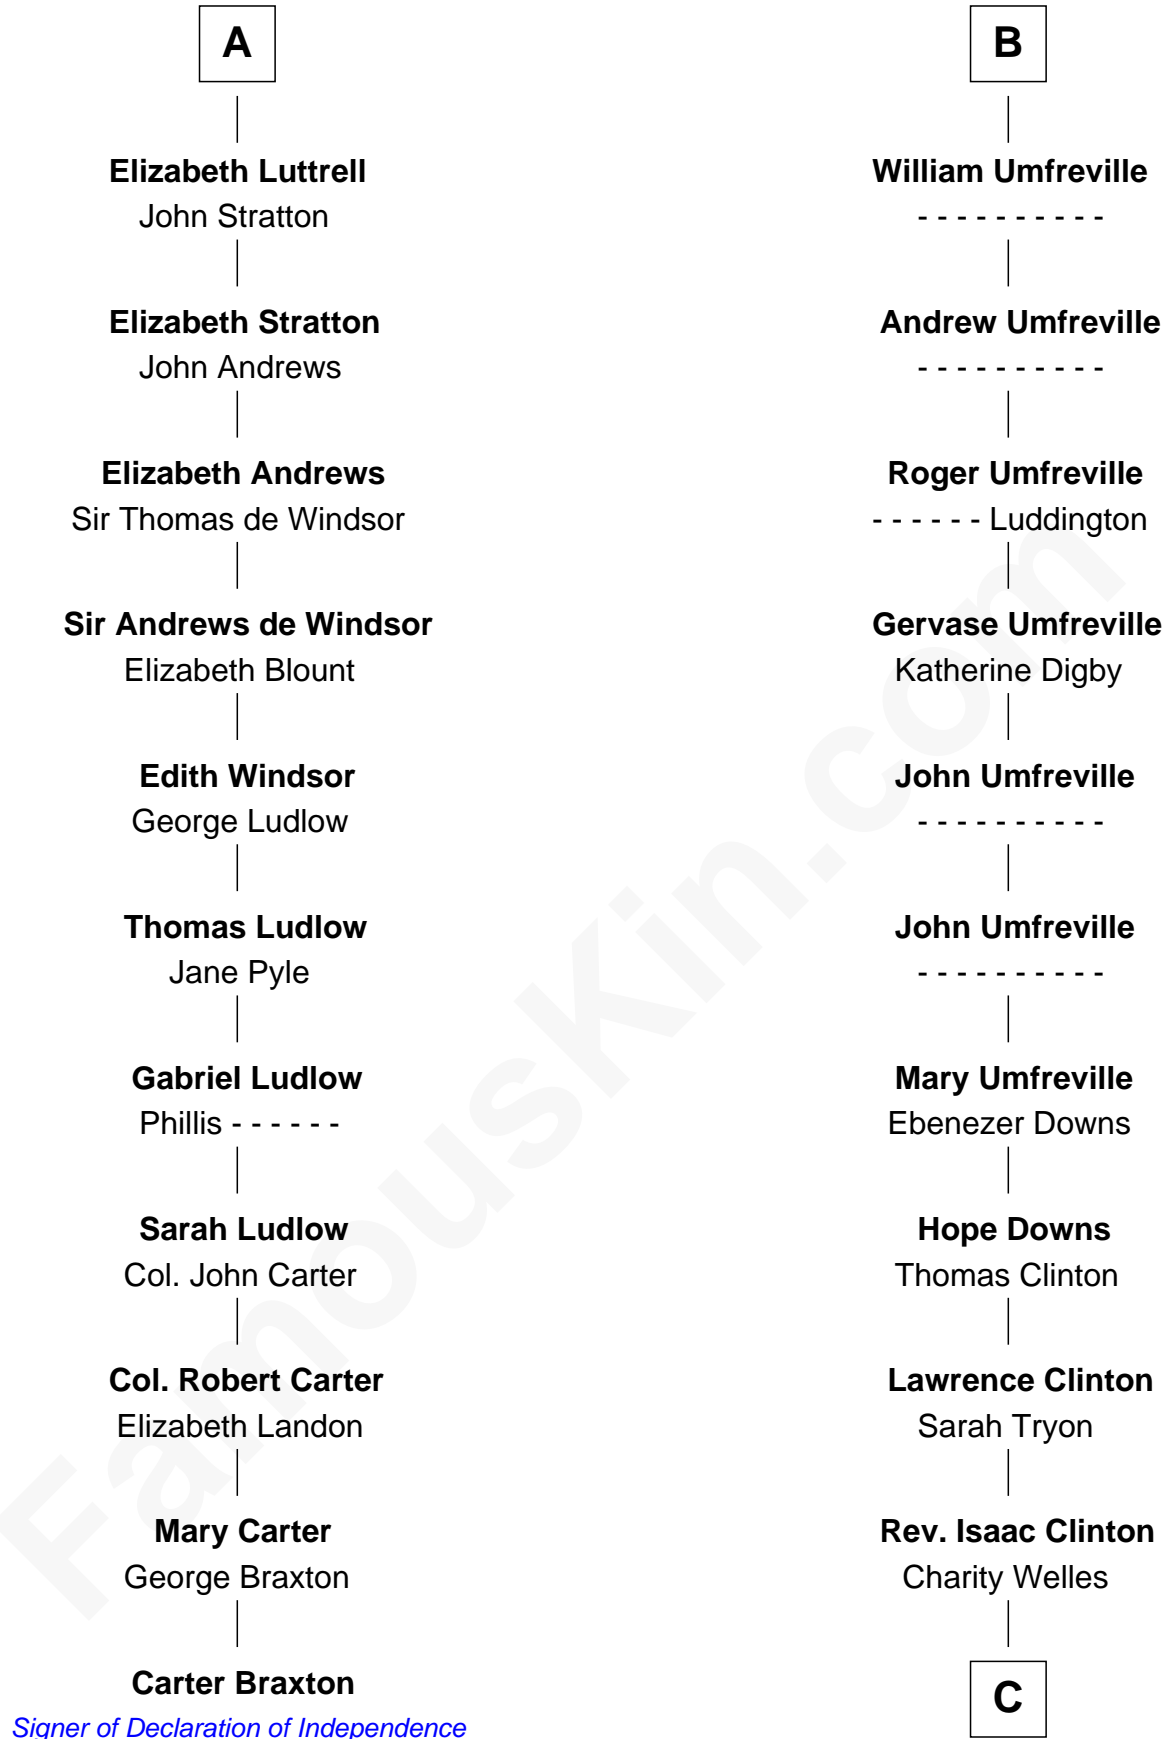

FamousKin.com

Relationship Chart of

Carter Braxton

Signer of the Declaration of Independence

17th cousin 2 times removed of

Helen (Herron) Taft

First Lady of President William H. Taft

Saher de Quincy
Margaret de Beaumont

C

—
Maria Clinton

Ela Collins
—

Harriet Anne Collins

John Williamson Herron
—

Helen (Herron) Taft

First Lady of William H. Taft

FamousKin.com