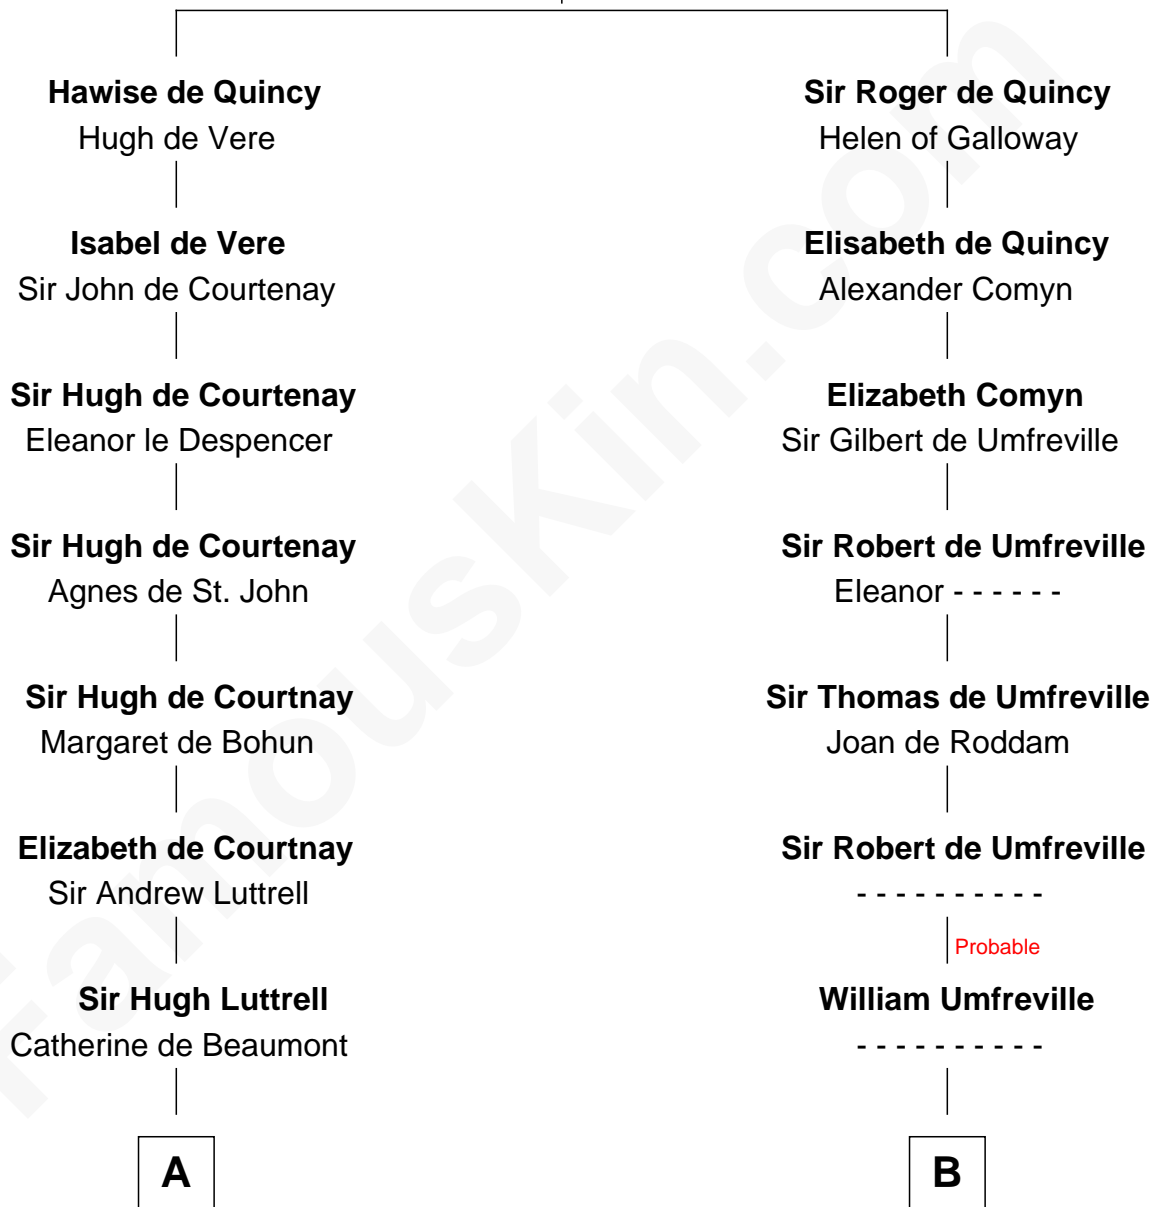

FamousKin.com

Relationship Chart of

Carter Braxton

Signer of the Declaration of Independence

17th cousin 2 times removed of

Helen (Herron) Taft

First Lady of President William H. Taft

Saher de Quincy
Margaret de Beaumont

C

—
Maria Clinton

Ela Collins
—

Harriet Anne Collins

John Williamson Herron
—

Helen (Herron) Taft

First Lady of William H. Taft

FamousKin.com