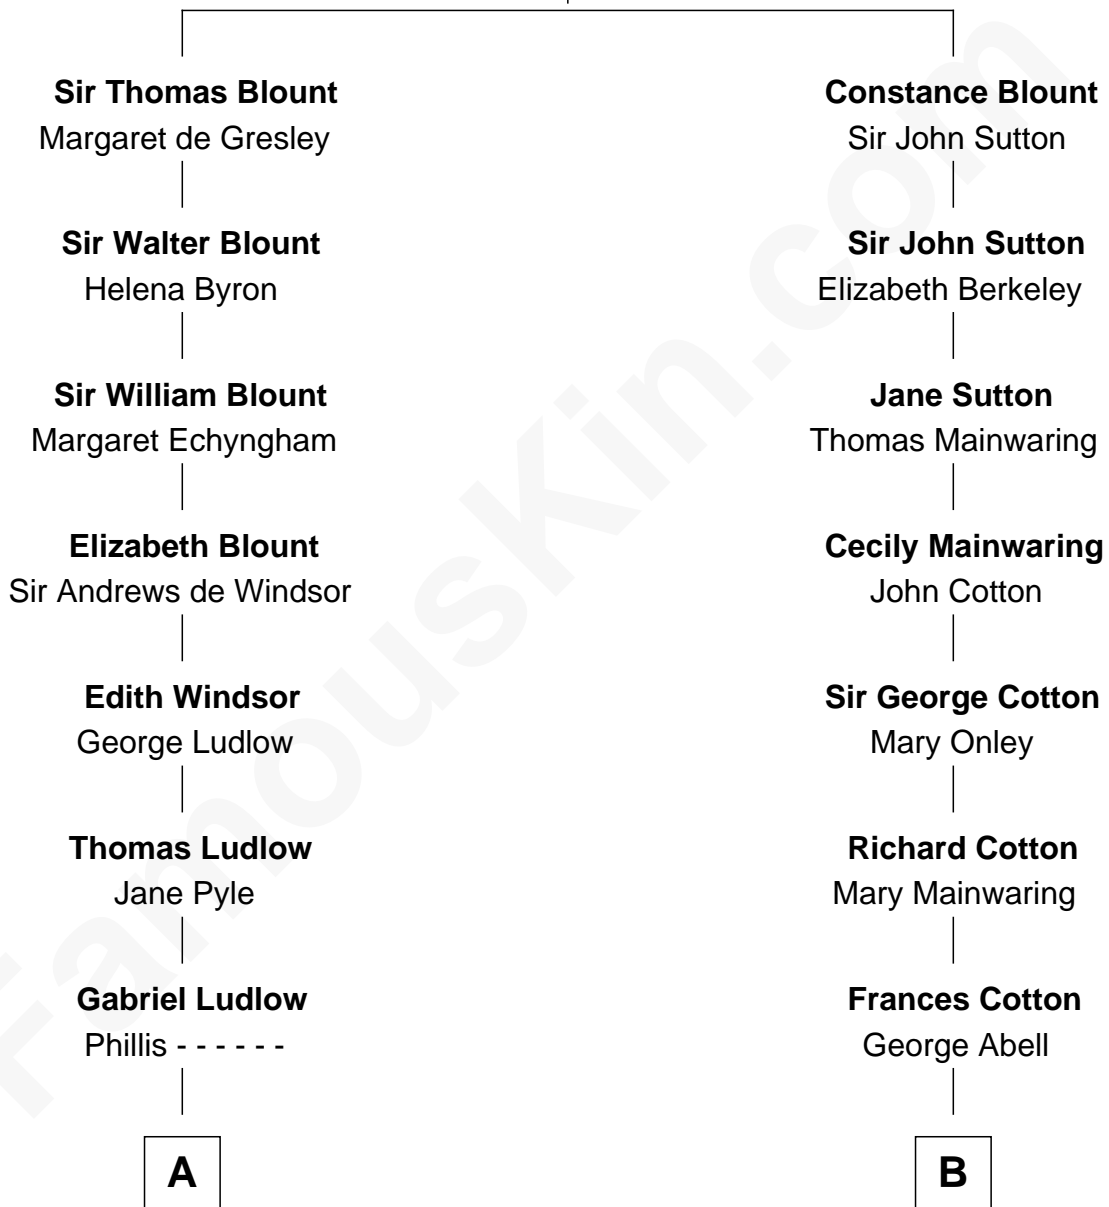

FamousKin.com

Relationship Chart of

Carter Braxton

Signer of the Declaration of Independence

10th cousin 4 times removed of

Grover Cleveland

22nd and 24th U.S. President

Sir Walter Blount
Sancha de Ayala

A

Sarah Ludlow
Col. John Carter

Col. Robert Carter
Elizabeth Landon

Mary Carter
George Braxton

Carter Braxton
Signer of Declaration of Independence

B

Robert Abell
Joanna - - - - -

Caleb Abell
Margaret Post