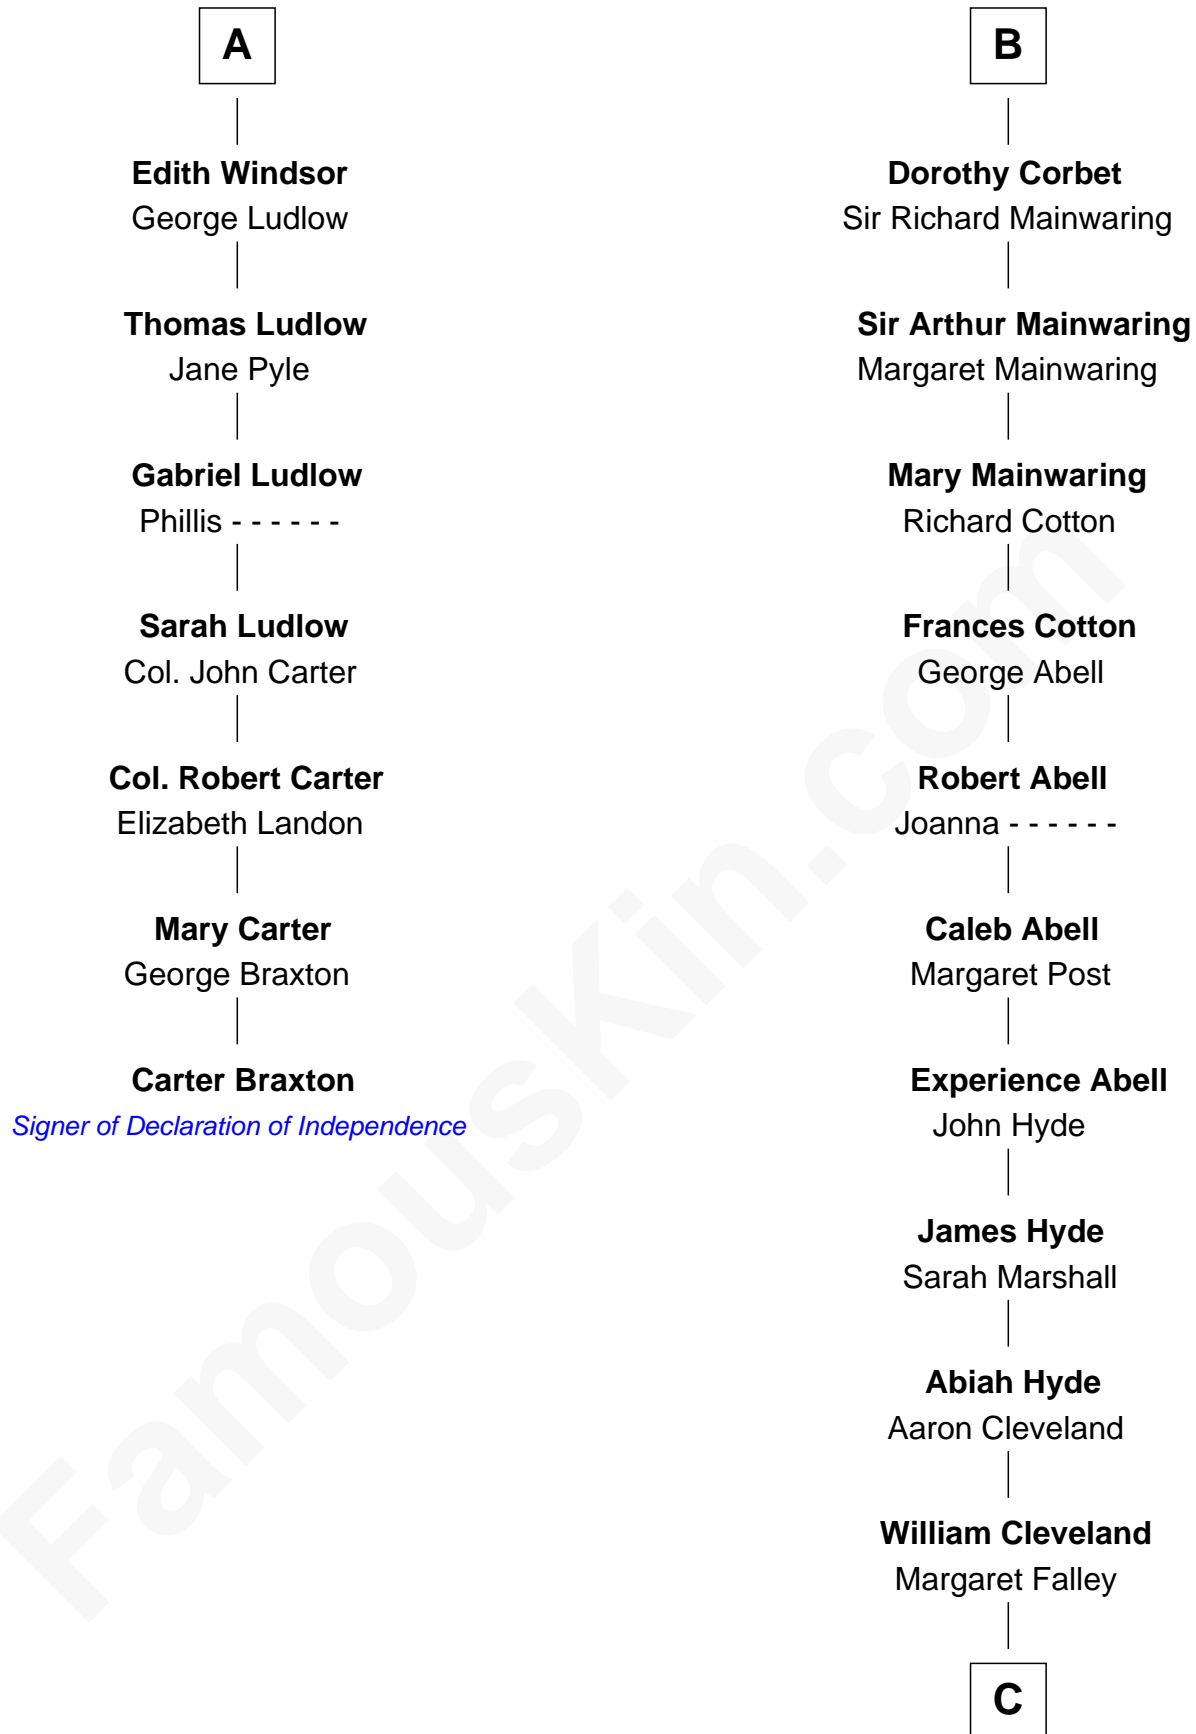

## Relationship Chart of

### Carter Braxton

*Signer of the Declaration of Independence*

13th cousin 5 times removed of

### Grover Cleveland

*22nd and 24th U.S. President*

**Humphrey de Bohun**  
Elizabeth Plantagenet

**C**

Rev. Richard Falley Cleveland

Ann Neal

**Grover Cleveland**

*22nd and 24th U.S. President*