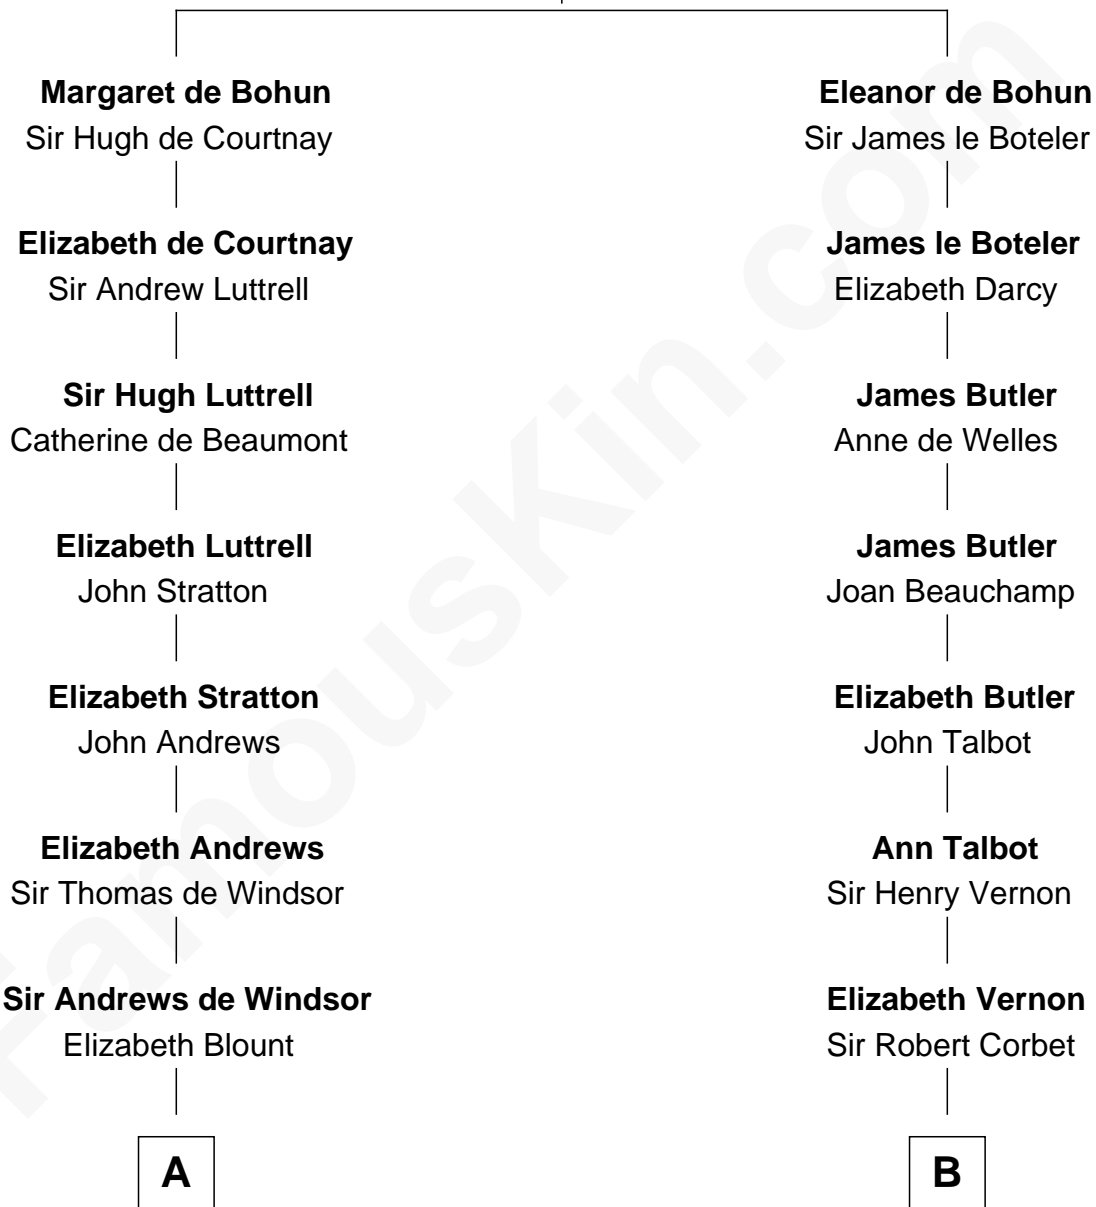

## Relationship Chart of

### Carter Braxton

*Signer of the Declaration of Independence*

13th cousin 5 times removed of

### Grover Cleveland

*22nd and 24th U.S. President*

**Humphrey de Bohun**  
Elizabeth Plantagenet

**C**

Rev. Richard Falley Cleveland

Ann Neal

**Grover Cleveland**

*22nd and 24th U.S. President*